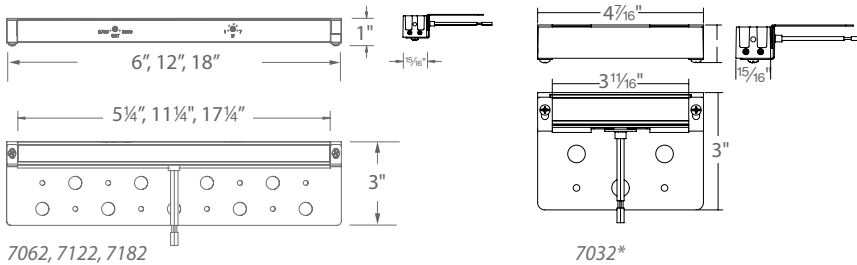

7122-27/30 12 inches

7062-27/30 6 inches

7032* 3 inches

* Due to its compact size, the 7032 is dedicated in either 2700K or 3000K.

Input: 9-15VAC
 Lumens: Up to 350 lm
 CRI: 90+
 Rated Life: 50,000 hours

See photometric data on page 112