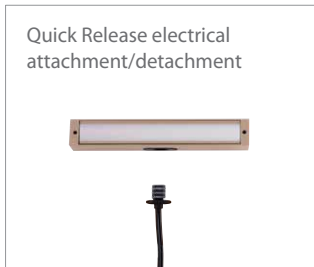

Continuously adjustable brightness

Removable stainless steel capstone bracket and rotating mounting clips included

LED HARDSCAPE
WITH ALL THE FEATURES YOU NEED

HARDSCAPE LED LANDSCAPE

NEW FEATURES!

7182-27/30 18 inches

12V

- Quick Release connection at fixture to easily detach after installation
- Integral Brightness control
- Select Color Temperature in the field
- Capstone bracket after installation
- Corrosion-resistant aluminum alloy
- Factory-sealed water tight fixture
- Transformer required (sold separately)
- Tightly spaced and diffused LEDs for even illumination
- 6' lead wire and direct burial gel-filled wire nuts included
- Patents pending

7122-27/30 12 inches

7062-27/30 6 inches

7032* 3 inches

* Due to its compact size, the 7032 is dedicated in either 2700K or 3000K.

Input: 9-15VAC
 Lumens: Up to 350 lm
 CRI: 90+
 Rated Life: 50,000 hours

See photometric data on page 112