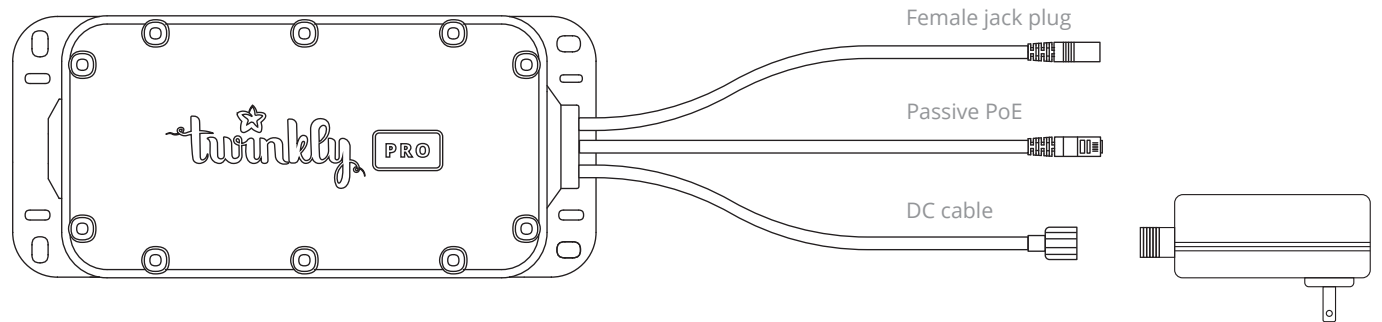

## DEVICE MEASUREMENTS

Length	Width	Height
23.5 cm   9.25 in	10.5 cm   4 in	5 cm   2 in