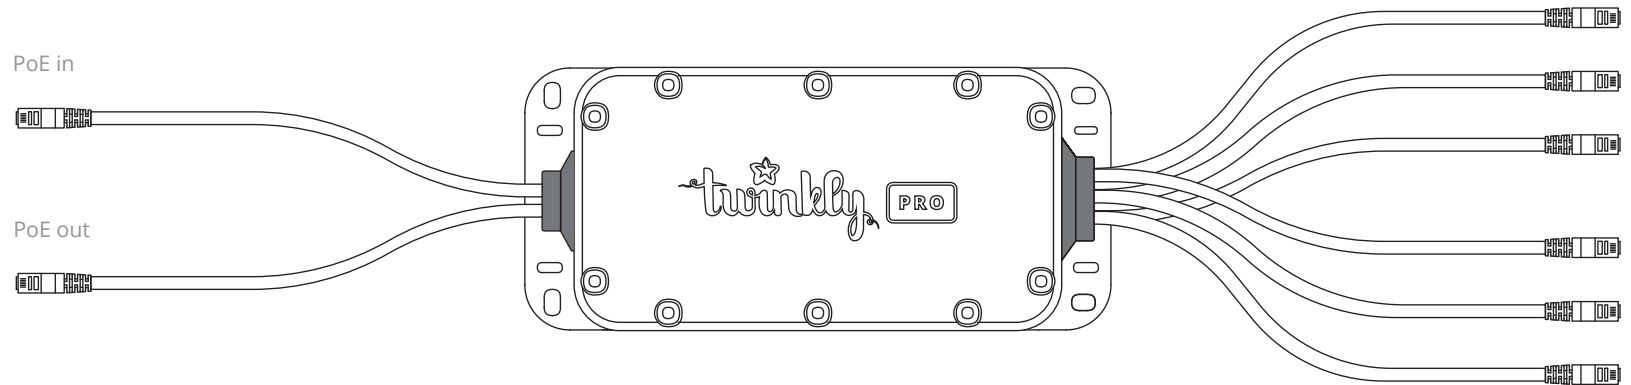

# Connection Hub

Works with Twinkly PRO Power Line Controller

## DEVICE MEASUREMENTS

Length	Width	Height
23.5 cm   9.25 in	10.5 cm   4 in	5 cm   2 in

## CABLE MEASUREMENTS

PoE cables length	ETH cable length
1.5 m   5 ft	1.5 m   5 ft

## TECHNICAL DETAILS

Temperature range	-15°C / 40°C   5°F / 104°F
-------------------	----------------------------

Product SKU	EAN code
TWPRO-HUB-8	8056326675950