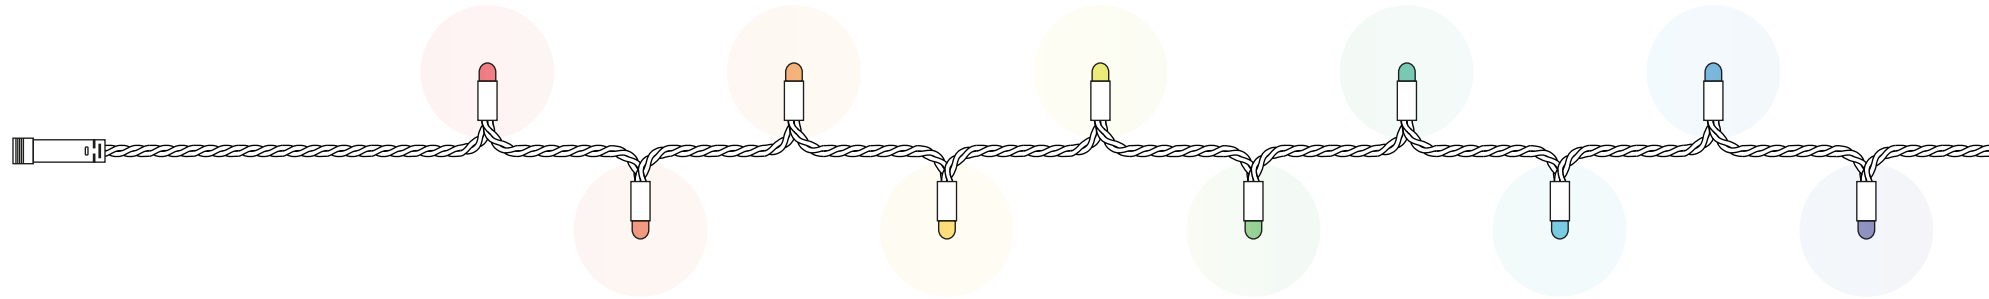

TWINKLY PRO

TWINKLY PLUS

Capsule Strings

DETAILS

LED profiles	
Cable colors	
No. of lamps	250 1x 250
Lead length	5 m 16.4 ft
Lighted length	25 m 82 ft
Distance between lamps	10 cm 4 in

Product SKU	EAN code	Product SKU	EAN code	Product SKU	EAN code
TW-PLC-S-CA-1x250STP-B	8056326676056	TW-PLC-S-CA-1x250SPP-B	8056326676094	TW-PLC-S-CA-1x250GOP-B	8056326676131
TW-PLC-S-CA-1x250STP-G	8056326676063	TW-PLC-S-CA-1x250SPP-G	8056326676100	TW-PLC-S-CA-1x250GOP-G	8056326676148
TW-PLC-S-CA-1x250STP-W	8056326676070	TW-PLC-S-CA-1x250SPP-W	8056326676117	TW-PLC-S-CA-1x250GOP-W	8056326676155
TW-PLC-S-CA-1x250STP-T	8056326676087	TW-PLC-S-CA-1x250SPP-T	8056326676124	TW-PLC-S-CA-1x250GOP-T	8056326676162