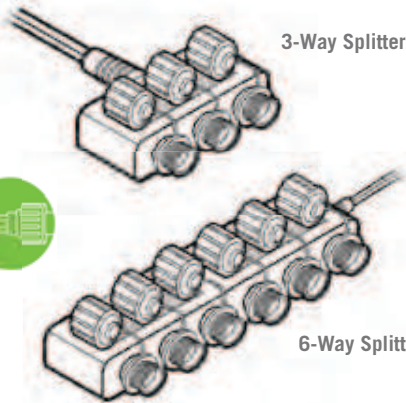

Simple plug-in transformers provide an economical solution for operating low voltage lighting fixtures. Transformer includes a single quick-connect cable port for adding a light. Multiple light fixtures can be added by using the 3-Way Splitter.

PHOTOCELL

Aquascape's newest component is ideal for use with the complete lineup of Aquascape LED lighting. Aquascape's remote-mount photocell turns your transformer on at dusk and off when ambient light appears. Includes 3 feet of cord and works well with Aquascape manual quick-connect 12 volt transformers.

#84004 Photocell
(Unit Weight: .4 lbs.)
MSRP \$13.98

3-Way Splitter

6-Way Splitter

NEW

SPLITTERS FOR 12 VOLT LIGHTING

Provides a simple connection of 3 or 6 light fixtures to a single transformer. Multiple 3-way and 6-way quick connect adaptors can be chained together to attach additional fixtures. Includes 6" cord length.