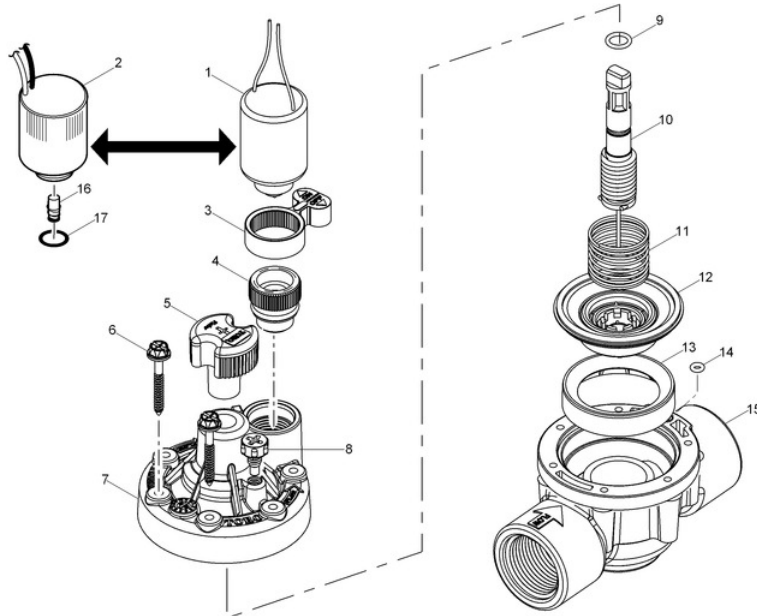

TPV Series Valve, 1 Inch Female

Model #:

Year:

Serial #:

No.	Description	Qty.
1	118-5982Solenoid Assy. With Plunger, 24 VAC, 60 Hz	1
1	102-7054Solenoid Assy. with Plunger, 24 VAC, 50 Hz	1
2	102-2709Solenoid Assy., 24VDC, Latching	1
3	606902Handle, Bleed Plug	1
4	102-5593Bleed Plug Assy.	1
5	102-6622Handle, Flow Control (For Flow Control Models)	1
6	102-6644Screw	6
7	102-6621Cover Assy. (w/o Flow Control)	1
7	102-6620Cover Assy. (For Flow Control Models)	1
8	1081401External Bleed Screw	1
9	363-4246O-Ring, Stem Assembly (For Flow Control Models)	1

No.	Description	Qty.
10	1074701Stem Assembly (For Flow Control Models)	1
11	153201Spring	1
12	152201Diaphragm Assy.	1
13	1116602Divider (P/N 1116602 Divider [Brown] will be changed to P/N 1116601 [Black])	1
14	531501O-Ring, Body (AS568-006)	1
15	102-6615Body Assy., 1", F x F, NPT	1
15	102-6654Body Assy., 1", F x F, BSP	1
15	102-6655Body Assy., 1", S x S	1
16	89-9562Plunger Assy.	1
17	360-0220O-Ring (0.070 x 0.551 x 0.691) (AS568-015)	1
	EFF-Kit-60HzReclaimed Water Solenoid Kit, Effluent, 60Hz, Domestic	1
	EFF-Kit-50HzReclaimed Water Solenoid Kit, Effluent, 50Hz, International	1