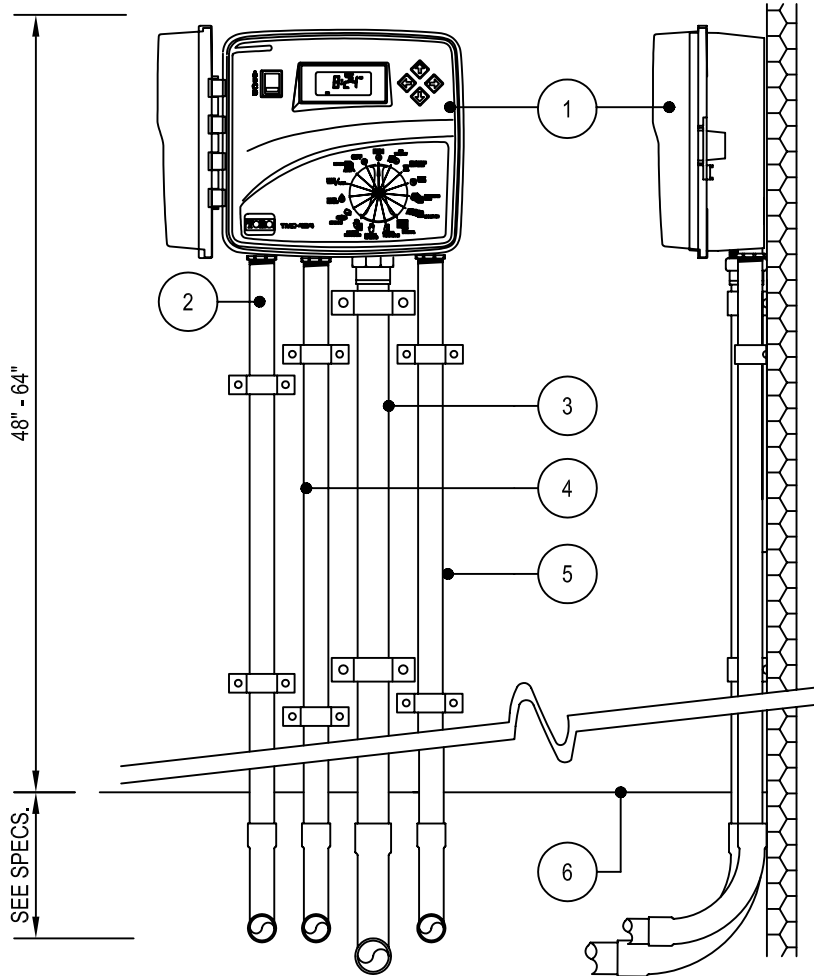

- SEE IRRIGATION LEGEND FOR
NUMBER OF STATIONS

- SECURE TO WALL WITH
APPROPRIATE FASTENERS.

- 2. 1/2" CONDUIT FOR ELECTRICAL
POWER PER LOCAL AND NATIONAL
ELECTRICAL CODES

- 3. 3/4" FIELD OUTPUT WIRES

- SECURE TO WALL WITH
APPROPRIATE PIPE CLAMPS

- 4. 1/2" CONDUIT FOR SENSOR WIRES

- SECURE TO WALL WITH
APPROPRIATE PIPE CLAMPS

- 5. 1/2" CONDUIT REMOTE RECEIVER
WIRES

- 6. FINISHED GRADE

**FRONT
SECTION/ELEVATION**
NOT TO SCALE

**RIGHT-SIDE
SECTION/ELEVATION**
NOT TO SCALE

NOTES:

- 1. INSTALLATION TO BE COMPLETED IN ACCORDANCE WITH MANUFACTURERS SPECIFICATIONS.
- 2. DO NOT SCALE DRAWINGS.
- 3. CONTRACTORS NOTE: FOR PRODUCT AND COMPANY INFORMATION VISIT www.CADdetails.com/info
REFERENCE NUMBER 065-252.

TMC-424 SERIES

EXTERIOR WALL MOUNT CONTROLLER (PLASTIC)