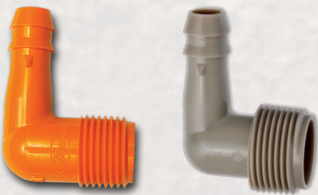

KwikAdapt line offers fast, secure connections from Polyethylene pipe to Swing or Drip pipe in a one piece design

SW1401-099 &
SW1401-129

- Barb & Spike combination keeps the Swing pipe in place under pressure surges
- Faster to install
- Save on labor cost
- Strong & convenient

SW1413-073 &
SW1413-099

SW1401-099 3/4" Poly X Swing/Funny Tee
SW1401-129 1" Poly X Swing/Funny Tee

SW1413-073 1/2" MPT X Swing/Funny Elbow
SW1413-099 3/4" MPT X Swing/Funny Elbow

SW1403-003 Poly Swing/Funny Tee X 1/2" MPT