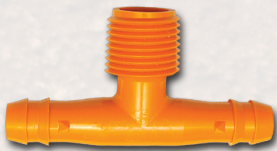

KwikAdapt line offers fast, secure connections from Polyethylene pipe to Swing or Drip pipe in a one piece design

SW1401-099 &
SW1401-129

- Barb & Spike combination keeps the Swing pipe in place under pressure surges
- Faster to install
- Save on labor cost
- Strong & convenient

SW1413-073 &
SW1413-099

SW1401-099 3/4" Poly X Swing/Funny Tee
SW1401-129 1" Poly X Swing/Funny Tee

SW1413-073 1/2" MPT X Swing/Funny Elbow
SW1413-099 3/4" MPT X Swing/Funny Elbow

SW1403-003 Poly Swing/Funny Tee X 1/2" MPT