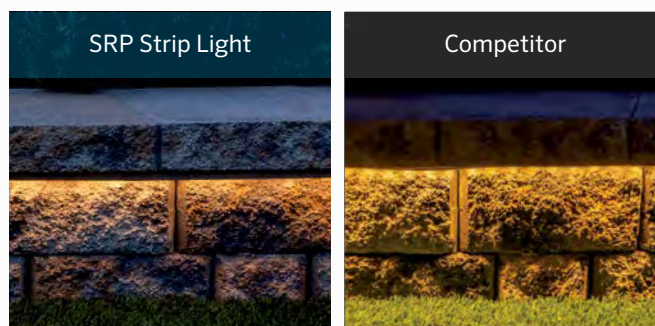

SRP Strip Light

Seamless installation, unmatched performance

FXLuminaire®

The innovative construction of SRP Strip Lights vastly simplifies installation — *even if you've never done it before.*

Key Benefits

- Extruded silicone body reduces hot spots, produces soft light distribution, and protects against harsh environments
- Silicone-encased LEDs deliver a soft, diffused light distribution for top performance in a range of applications
- A high IP65 rating ensures dust-proof and water-resistant performance

fxl.com/SRP

SRP WHITE Strip Light

Highly versatile SRP Strip Lights make it easier than ever to illuminate stair ledges, outdoor patios, hardscape elements, and more.

Features

- 12 VAC power ensures compatibility with any low-voltage lighting transformer
- Two color temperature options offer a warm (2,700K) or soft (3,000K) look
- 10' (3.1 m) and 40' (12.2 m) lengths
- Preinstalled 10' (3.1 m) power feed
- Compatible with Luxor® Low-Voltage CUBE (LCM-LV) for zoning and dimming capabilities