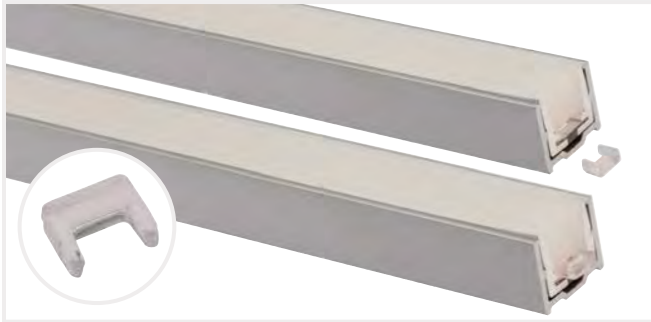

SIMPLY insert, slide, and snap!

All necessary installation components come standard, so there's no need to purchase expensive accessories to complete a job. Each unit includes 2" (51 mm) cutmarks for precision customization. A preinstalled 10' (3 m) power feed, splice connectors, end caps, and all necessary accessories are included too.

Channel mount option

SRP STRIP LIGHT ACCESSORIES	
Model	Description
SRP-CHN	Aluminum Mounting Channel (3-pack)
SRP-MNT	Hardscape Mount
SRP-CONNECT*	Accessory/Connector Bag
SRP-CONNECT-RGBW**	Accessory/Connector Bag RGBW
SRP-CUT	SRP Cutting Tool