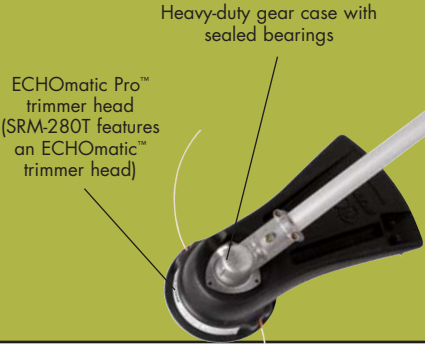

SRM-280 SERIES TRIMMERS

A New Class of Performance

5 year consumer, 1 year commercial and 90 day rental warranty.

TRIMMERS

- 28.1cc Power Boost Vortex™ Engine Combines Power with Light Weight
- Ergonomically Comfortable for Extended Use
- Rubber Handles for a Comfortable Grip
- Commercial-grade Felt Air Filtration for Improved Air Quality and Increased Engine Performance
- Blade-Use Convertible with Optional Kit
- Available in a Variety of Configurations

SRM-280 Model Shown

SRM-280 SERIES TRIMMERS

The SRM-280 Series of Trimmers, all in a bold new color, represents an entire new class of performance for ECHO Trimmers. ECHO's new 28.1cc engine class delivers increased power combined with light weight. And that means better performance. The units are available in standard (SRM-280), steel shaft (SRM-280S), high torque (SRM-280T), or "U"-handle (SRM-280U) configurations. Common features to all include: a powerful 28.1cc Power Boost Vortex™ engine for plenty of performance, rubber left and right handle grips for comfortable all day operation, and commercial-grade felt air filtration for improved air quality and increased engine durability.

5 year consumer,
1 year commercial, and
90 day rental warranty

59" straight shaft with flex cable drive
(SRM-280S features a steel shaft)

A powerful, smooth-running 28.1cc Power Boost Vortex™ engine delivers performance.

A rubber throttle handle provides comfortable all day operation. The left hand grip is also rubber-coated.

An ECHOmatic Pro™ trimmer head equipped with .095" diameter Cross-Fire® line makes quick work of any trimming job.