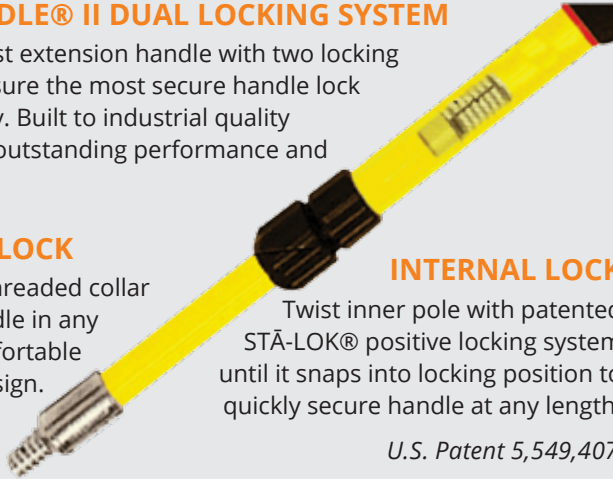

SUPERHANDLE® II DUAL LOCKING SYSTEM

The world's first extension handle with two locking systems to ensure the most secure handle lock available today. Built to industrial quality standards for outstanding performance and durability.

EXTERNAL LOCK

Screw down threaded collar to secure handle in any position. Comfortable ergonomic design.

INTERNAL LOCK

Twist inner pole with patented STĀ-LOK® positive locking system until it snaps into locking position to quickly secure handle at any length.

U.S. Patent 5,549,407.

UPGRADE TO ULTRA

Our new "Ultra" version includes a virtually indestructible threaded tip milled from solid aluminum bar stock. Use it for heavier-weight ends or when the tool end will be subject to high leverage forces.