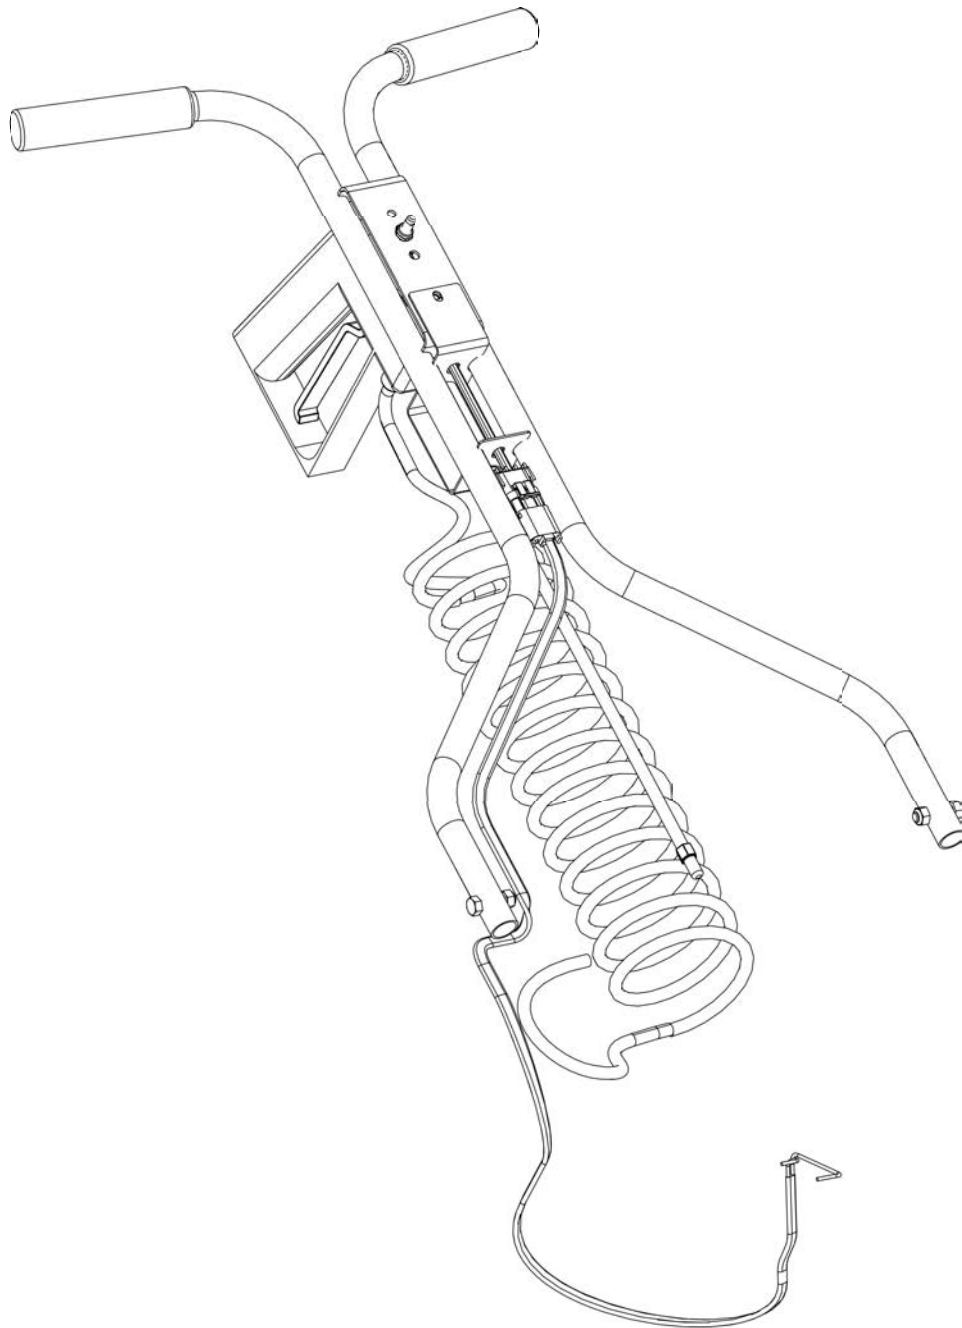

# Handle Assembly Parts Breakdown

Model # SL-80SS

# Handle Assembly Parts Breakdown

Model # SL-80SS

BOM ID	Description	Qty
1	D5917	2
3	D6406	1
4	F50008	1
5	F50016	1

BOM ID	Description	Qty
6	F50020	1
7	F50106	1
8	F50107	1
9	F50112	2

BOM ID	Description	Qty
10	T15016	1
11	T15018	2
12	T20307	1
13	T30153	1