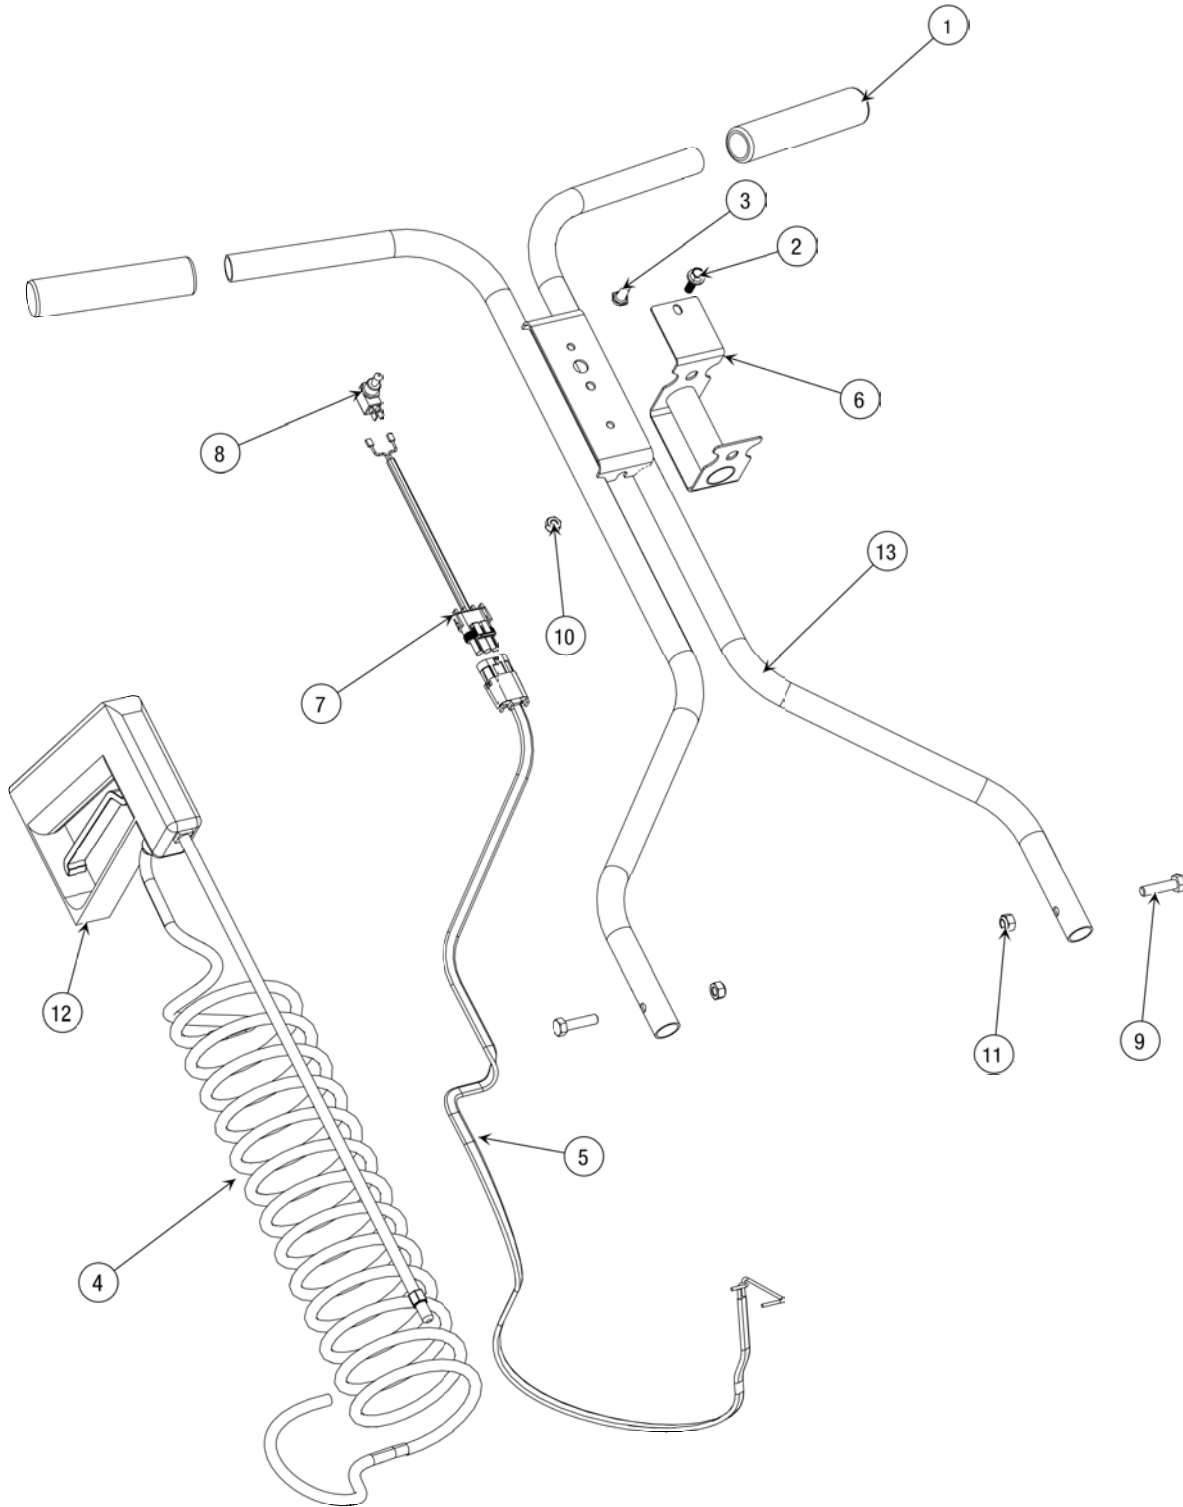

Handle Assembly Parts Breakdown

Model # SL-80SS