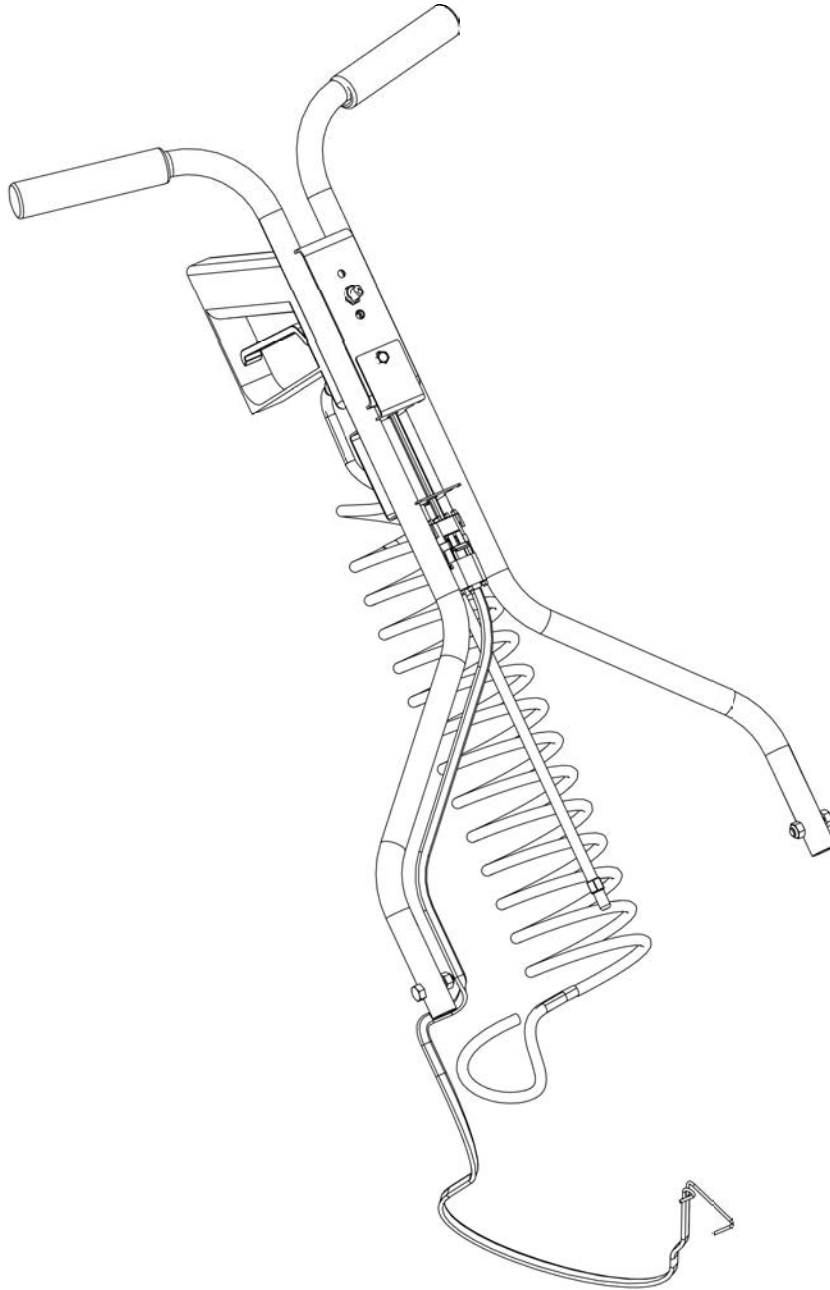

Handle Assembly Parts Breakdown

Model # SL-80

BOM ID	Description	Qty
1	D5908	1
2	D5917	2
3	D6132	1
4	D6406	1

BOM ID	Description	Qty
5	F50001	1
6	F50008	1
7	F50016	1
8	F50106	1

BOM ID	Description	Qty
9	F50107	1
10	F50112	2
11	T15016	1
12	T15018	2

BOM ID	Description	Qty
13	T20307	1