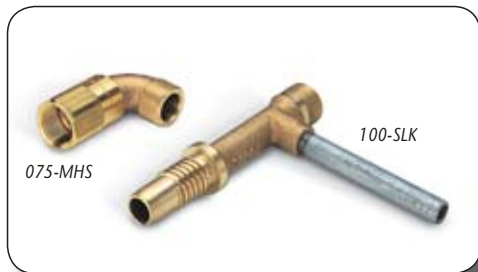

# 470 Series Quick Couplers

COMMERCIAL VALVES

Used for commercial applications, 470 Series quick coupler valves provide frequent-use watering areas with localized access to the mainline water supply.

Lavender colored models are available for recycled water applications.

## Quick Coupler Valves

FEATURES

- 3/4" and 1" (20mm and 25mm) one- and two-piece single-lug models including ACME thread key connections to meet a variety of installation requirements
- Hose swivel provides 360° movement without hose tangling for ease of use
- A variety of sizes meet various applications
- Metal and vinyl locking and non-locking covers
- Lavender-colored locking cover for recycled water applications
- Two-year warranty