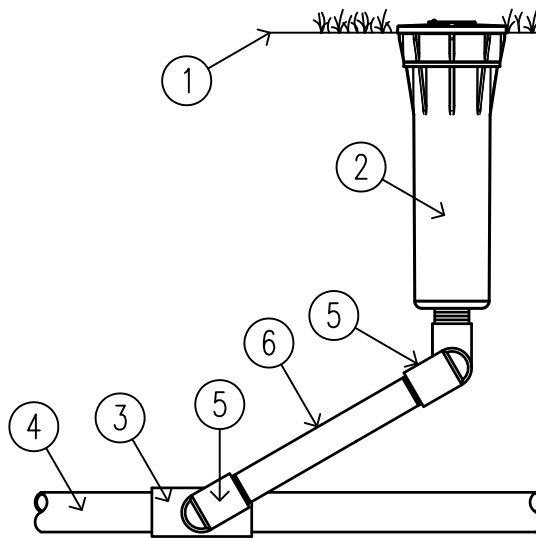

- ① FINISH GRADE
- ② MODEL PROS-04 SPRAY HEAD
- ③ LATERAL TEE OR ELL
- ④ LATERAL PIPE
- ⑤ 1/2" PVC STREET ELLS (3)
- ⑥ SCH 80 NIPPLE

XX

PROS-04 SPRAY HEAD

SCALE: 3" = 1'-0"

Hunter® IRRIGATION DETAIL