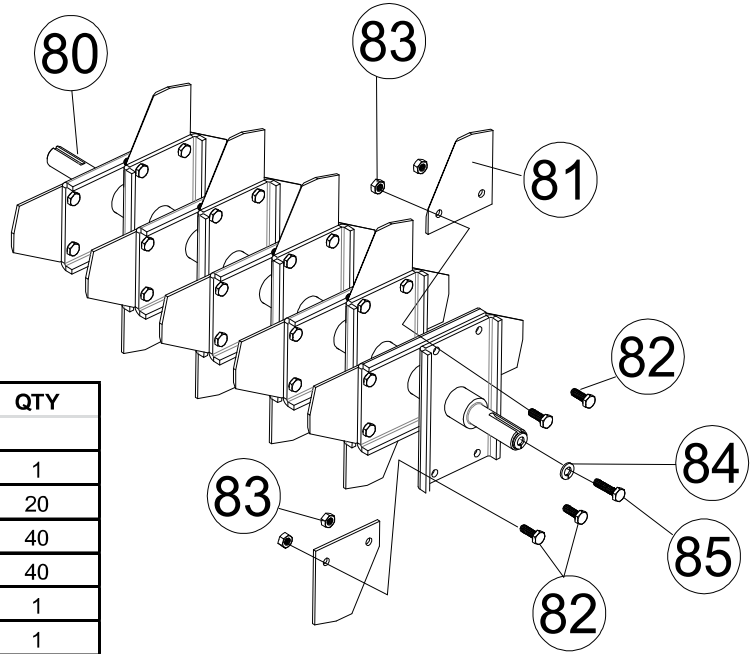

SPACER BUMPER KIT 350258

item no.	PARTS LIST	Part No.	QTY
76	SPACER BUMPER 5/8" x 1/2"	350144	54

SLICING BLADE KIT 350187

item no.	PARTS LIST		QTY
		Part No.	
81	BLADE 10" HEX SLICING	350147	20
85	SCREWCAP 1/4-20 X 3/4 GR 8	350427	40
86	NUT LOCK 1/4-20	8142004	40

OVERSEEDER/POWER RAKE Owner's Manual

SLICING REEL ASSY

P/N 350414

item no.	PARTS LIST	Part No.	QTY
80	SHAFT SLICING WA	350416	1
81	BLADE SLICING WA	350147	20
82	SCREWCAP 1/4"-20 X 3/4 GR 8	8041004	40
83	NUT LOCK 1/4" - 20 2 WAY	8142004	40
84	WASHER LOCK 3/8" S/T MED	8177011	1
85	SCREWCAP 3/8"- 16 X 1" HCS ZP	400389	1

SPRING TINE REEL ASSY - 350355-S

item no.	PARTS LIST	Part No.	QTY
1	SHAFT WA SPRING TINE REEL	350353	1
2	SHAFT SPRING TINE REEL	350351	4
3	SPRING TINE	350352	108
4	RING RETAINING 1/2"	350146	8
5	SCREWCAP 3/8"-16 X 1" HCS ZP	8041050	1
6	WASHER LOCK 3/8 S/T MED	8177012	1
68	WASHER 3/8 FLAT CUT	8171004	1