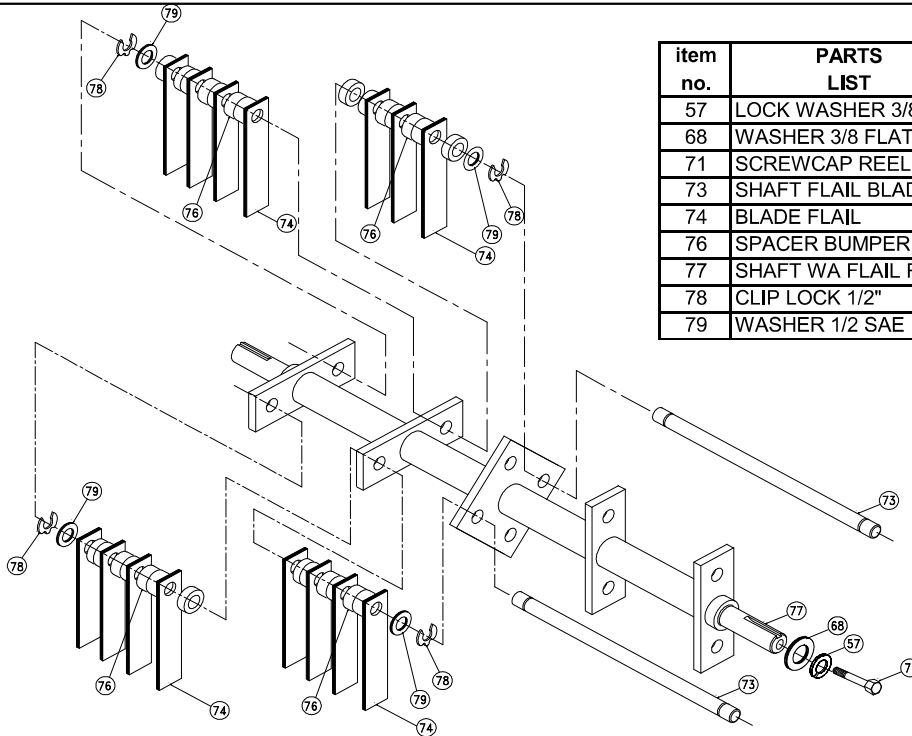

OVERSEEDER/POWER RAKE Owner's Manual

FLAIL REEL KIT

P/N 350112

item no.	PARTS LIST	Part No.	QTY
57	LOCK WASHER 3/8 S/T MED	8177012	1
68	WASHER 3/8 FLAT CUT	8171004	1
71	SCREWCAP REEL PULLEY	8041050	1
73	SHAFT FLAIL BLADE	350141	4
74	BLADE FLAIL	350100	30
76	SPACER BUMPER 5/8" x 1/2"	350144	54
77	SHAFT WA FLAIL REEL	350145	1
78	CLIP LOCK 1/2"	350146	8
79	WASHER 1/2 SAE	8172011	8