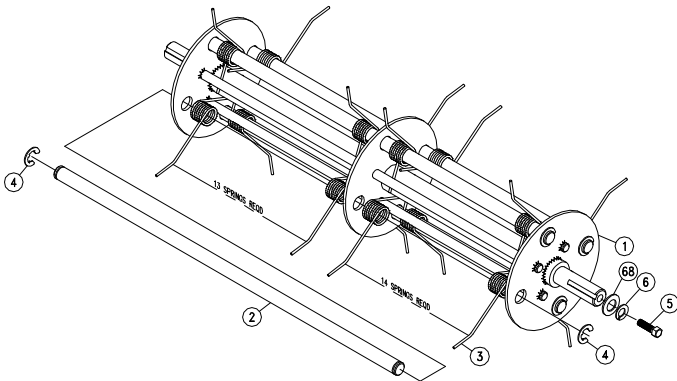

OVERSEEDER/POWER RAKE Owner's Manual

SLICING REEL ASSY

P/N 350414

item no.	PARTS LIST	Part No.	QTY
80	SHAFT SLICING WA	350416	1
81	BLADE SLICING WA	350147	20
82	SCREWCAP 1/4"-20 X 3/4 GR 8	8041004	40
83	NUT LOCK 1/4" - 20 2 WAY	8142004	40
84	WASHER LOCK 3/8" S/T MED	8177011	1
85	SCREWCAP 3/8"- 16 X 1" HCS ZP	400389	1

SPRING TINE REEL ASSY - 350355-S

item no.	PARTS LIST	Part No.	QTY
1	SHAFT WA SPRING TINE REEL	350353	1
2	SHAFT SPRING TINE REEL	350351	4
3	SPRING TINE	350352	108
4	RING RETAINING 1/2"	350146	8
5	SCREWCAP 3/8"-16 X 1" HCS ZP	8041050	1
6	WASHER LOCK 3/8 S/T MED	8177012	1
68	WASHER 3/8 FLAT CUT	8171004	1