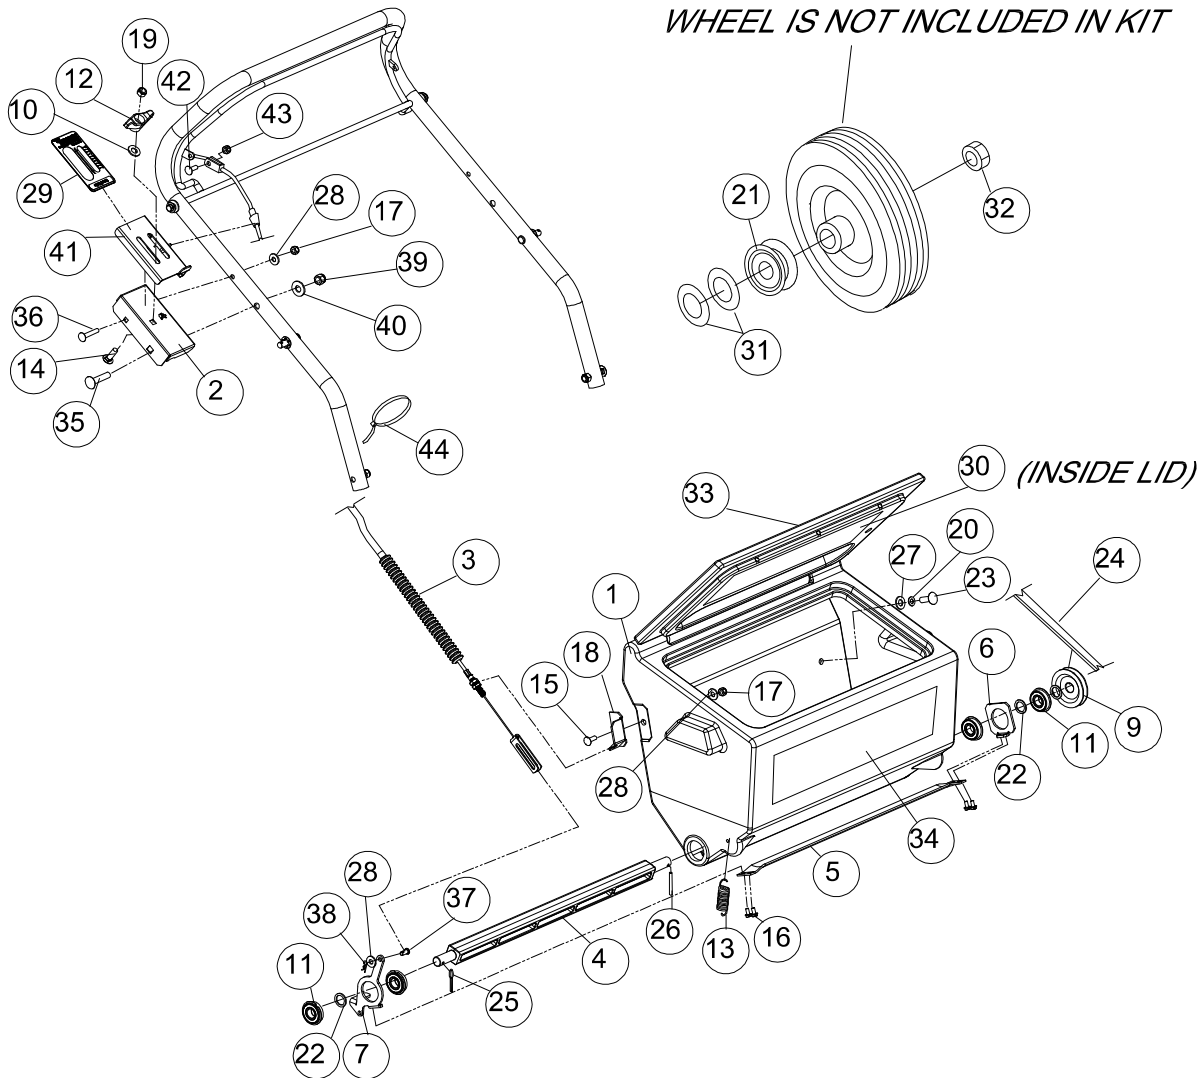

OVERSEEDER/POWER RAKE Owner's Manual

POWER RAKE SEEDER BOX KIT

P/N 350395

PARTS LIST			
ITEM NO.	PART NO.	DESCRIPTION	QTY
1	350366	BOX AND LID ASSEMBLY	1
2	350390	BRACKET CABLE MOUNTING	1
3	350385	CABLE SEED METERING ASSY	1
4	350378	SHAFT PLASTIC DROP SEEDER	1
5	350271	PLATE DOOR DROP SEEDER	1
6	350272	PLATE DOOR DROP SEEDER END	1
7	350387	PLATE DOOR DROP SEEDER END ARM	1
9	350370	PULLEY 3V GROOVE 0.625" BORE	1
10	8172009	WASHER #10 3/8 SAE	1
11	900321	BEARING CLIP 1.375 OD	4
12	890108	KNOB WING 5/16-18	1
13	400217	SPRING TENSION	2
14	8024040	BOLT CARRIAGE 5/16 - 18 X 1	1
15	8024021	BOLT CARRIAGE 1/4-20 X 3/4"	1
16	8123087	SCREW SELF TAP #10-24 X 3/8" HMS ZP	4
17	8160001	NUT LOCK 1/4	1
18	350389	BRACKET CABLE SEEDER BOX	1
19	8160002	NUT LOCK 5/16	1
20	8177011	WASHER LOCK 5/16	4
21	350369	PULLEY 3V GROOVE 1.530" BORE	1
22	350280	WASHER 0.906 O.D. X 0.656 I.D. X 0.062	7-8

ITEM NO.	PART NO.	DESCRIPTION	QTY
23	8041026	SCREWCAP 5/16-18 x 3/4	4
24	350372	BELT O-RING 5/16 X 15 9/16"	1
25	8197031	PIN COTTER 1/8" X 1"	1
26	9195106	ROLL PIN 1/8 - 1 1/4	1
27	8172020	WASHER 5/16 FENDER	4
28	8172007	WASHER 1/4 SAE	3
29	350392	LABEL SEED METERING	1
30	350386	LABEL DROP SEEDER BOX	1
31	900230	WASHER 1/2 FC	2
32	8161044	NUT LOCK 1/2" THIN HGT	1
33	890456	LABEL HOSE PLUG KD/SV	1
34	350423	LABEL OS BADGING	1
35	8024061	CARRIAGE BOLT 3/8-16 X 1 3/4"	1
36	8024025	CARRIAGE BOLT 1/4-20 X 1 3/4"	1
37	350399	PIN CLEVIS .25 X .61	1
38	900471	PIN HAIR 1/4 ZP	1
39	8160003	NUT LOCK 3/8-16 HEX	1
40	8171004	WASHER 3/8 FC	2
41	350391	BRACKET MOUNTING METERING SEED	1
42	8059135	SCREW MACHINE #10-24 X 5/8	1
43	8164005	NUT LOCK LT #10-24 HEX	1
44	900407	TY-WRAP	1