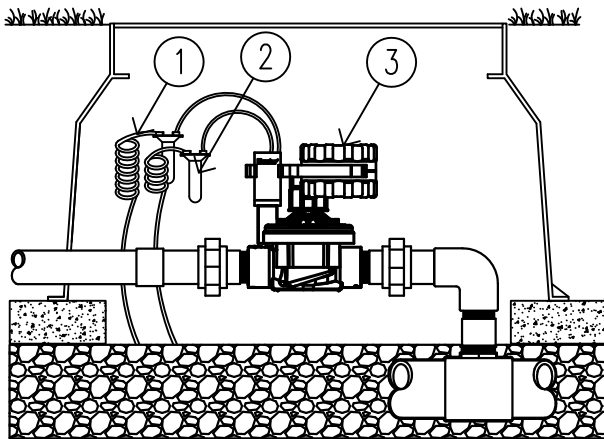

- ① 18-24" COILED WIRE
- ② WATERPROOF CONNECTORS (2)
- ③ NODE-X00

NODE CONTROLLER

SCALE: 1.5" = 1'-0" **Hunter** IRRIGATION DETAIL

XX

NODE CONTROLLER

SCALE: 1.5" = 1'-0" **Hunter** IRRIGATION DETAIL