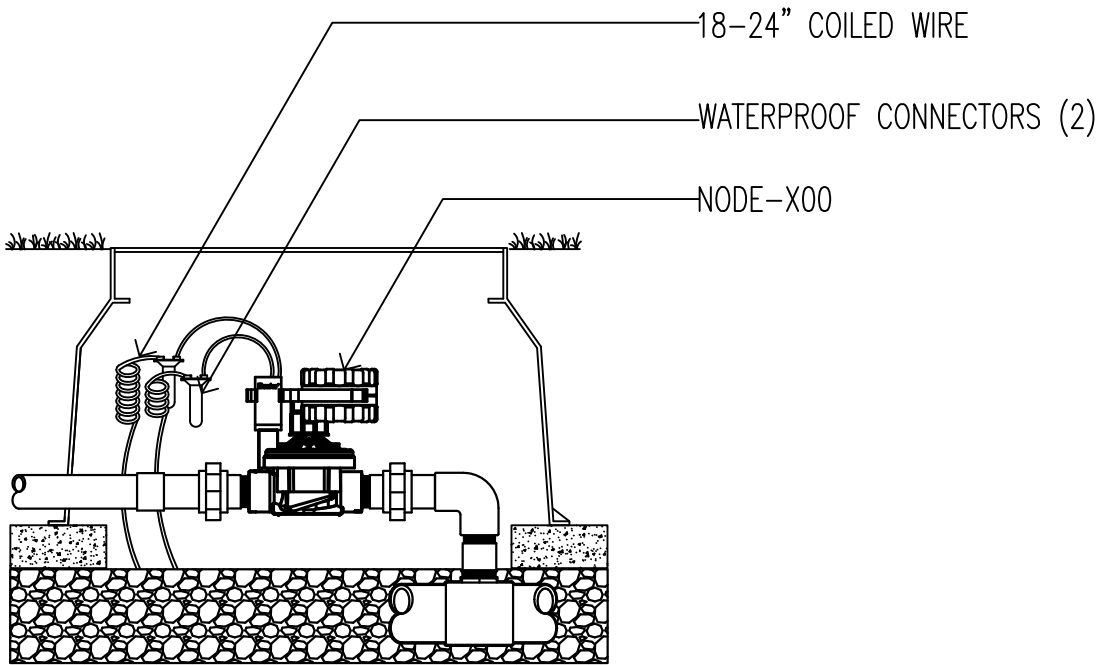

- ① 18-24" COILED WIRE
- ② WATERPROOF CONNECTORS (2)
- ③ NODE-X00

NODE CONTROLLER

SCALE: 1.5" = 1'-0" **Hunter** IRRIGATION DETAIL

XX

NODE CONTROLLER

SCALE: 1.5" = 1'-0" **Hunter** IRRIGATION DETAIL