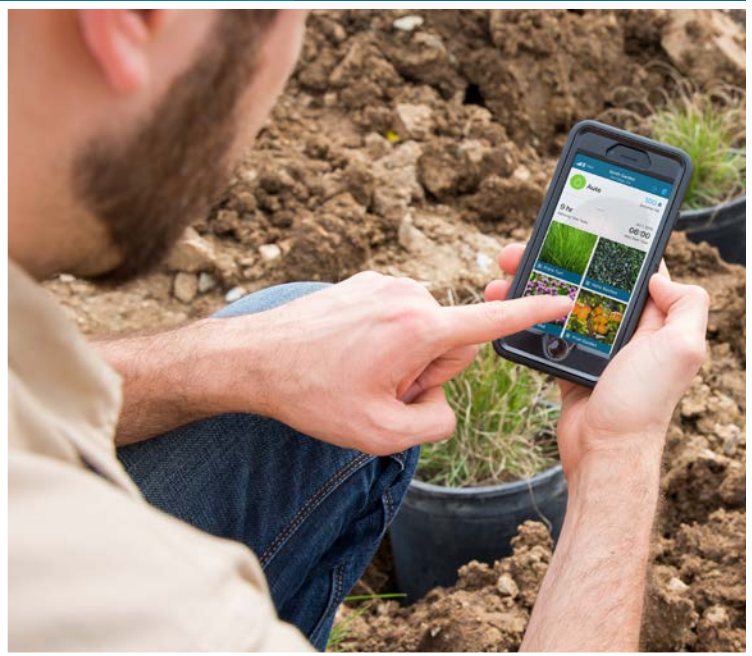

NODE-BT

Battery-Operated Controller with
Wireless App Management

Hunter[®]

STAY OUT OF THE VALVE BOX

*WITH THE NEW
NODE-BT CONTROLLER*

Avoid the valve box with the battery-operated NODE-BT controller! NODE-BT is enabled with powerful wireless Bluetooth® technology that can be easily managed from a smartphone. Total app control removes the task of opening dirty valve boxes and programming irrigation schedules on a dark screen.

Bluetooth

Allows up to 50' wireless range for easy programming, site management, and remote control

Waterproof

Can function in up to 12' of water

Soil Sensing

Shuts down irrigation when desired moisture level has been reached

NODE-BT BLUETOOTH

Wireless Battery-Operated Valve Controller

For versatility during installation, the controller is mountable in five unique ways. You can also enable irrigation and check battery status right on the controller with the touch of a button, greatly speeding up maintenance.