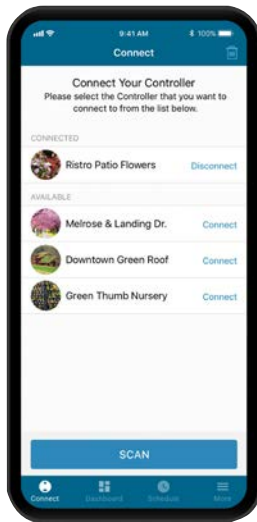

NODE-BT is available in 1-, 2-, and 4-station models

Redesigned Seal

Cap and ring style allow quicker removal and added reliability

TOTAL WIRELESS MANAGEMENT

FROM THE PALM OF YOUR HAND

NODE-BT is controlled by a multi-language smartphone app. The app maps controllers by location and sends battery-change reminders. Controllers can also be configured offline, which makes field adjustments quick and easy to deploy at a later time. Run-time flexibility is perfect for germinating seeds or other agricultural applications.

Download the free Hunter NODE-BT app to a smartphone device from the App Store for iOS® devices, or Google Play™ store for Android™ devices.

Key App Benefits

- Comfortably manage unlimited NODE-BT controllers via smartphone from feet away
- Set schedules, manually operate, suspend irrigation, and configure settings in minutes
- View battery health and signal strength from the dashboard screen
- See instant controller, sensor, and station status without looking at the controller
- View total watering time cumulatively or by program, and next station start time
- See schedule summary by week and by program for quicker accuracy
- Review and send controller irrigation logs for rapid diagnostics
- Pin controllers on a map for speedy locating of the valve in any application
- View last schedule change date and battery-change date for maintenance convenience
- Set battery-change reminders every 3, 6, 9, or 12 months
- Assign images to controllers and stations
- Nickname controllers, programs, stations, and assign a location
- Add passcode protection to prevent unauthorized schedule changes
- Set run time for manual start button on the controller