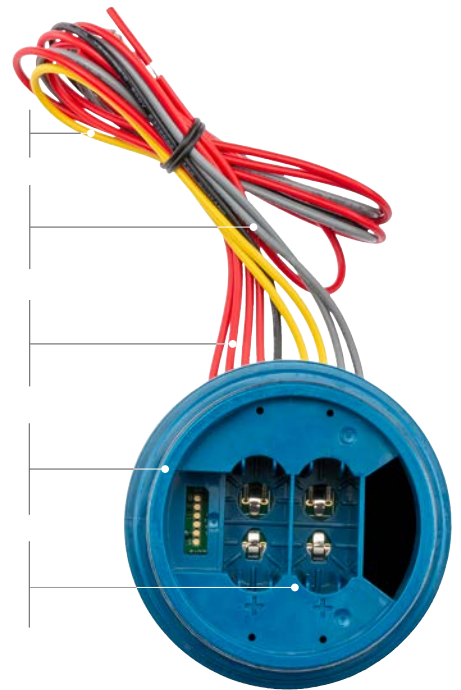

NODE-BT BLUETOOTH

Wireless Battery-Operated Valve Controller

For versatility during installation, the controller is mountable in five unique ways. You can also enable irrigation and check battery status right on the controller with the touch of a button, greatly speeding up maintenance.

Rain or Clik Sensor Ready

Attach Mini-Clik® or Rain-Clik® for water savings

Soil Moisture Sensor Ready

Attach SC-Probe for instant moisture detection and irrigation suspension

DC-Latching Solenoid Station Wires

DC solenoid wires, extend up to 100', Station 1 on multi-station models are P/MV capable

Double O-Ring Seal

IP68 waterproof, submersible up to 12'

Redesigned Drop-in Battery Compartment

No more finicky wire snaps, and two 9Vs will last over a season

NODE-BT is available in 1-, 2-, and 4-station models

Redesigned Seal

Cap and ring style allow quicker removal and added reliability

TOTAL WIRELESS MANAGEMENT

FROM THE PALM OF YOUR HAND

NODE-BT is controlled by a multi-language smartphone app. The app maps controllers by location and sends battery-change reminders. Controllers can also be configured offline, which makes field adjustments quick and easy to deploy at a later time. Run-time flexibility is perfect for germinating seeds or other agricultural applications.