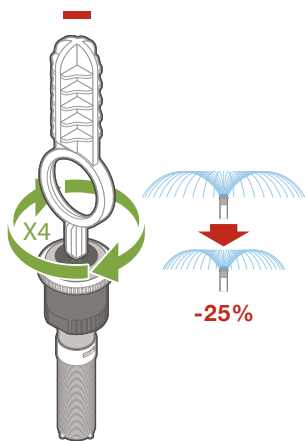

# MP ROTATOR<sup>®</sup>

1

2

90°-210°    210°-270°    360°

MP800SR-90

MP800SR-360

MP800SR

20 mm/hr (0.8 in/hr)  
1.8 m-3.5 m (6'-12')

MP815-90

MP815-210

MP815-360

MP815

20 mm/hr (0.8 in/hr)  
2.5 m-4.9 m (8'-16')

Model	Model	Model	Model	Model	Model	Model	Model	Model
MP1000-90	MP1000-210	MP1000-360	MP2000-90	MP2000-210	MP2000-360	MP3000-90	MP3000-210	MP3000-360
MP1000	MP2000	MP3000	MP3500-90					
10 mm/hr (0.4 in/hr) 2.5 m-4.5 m (8'-15')	10 mm/hr (0.4 in/hr) 4 m-6.4 m (13'-21')	10 mm/hr (0.4 in/hr) 6.7 m-9.1 m (22'-30')	10 mm/hr (0.4 in/hr) 9.4 m-10.7 m (31'-35')					