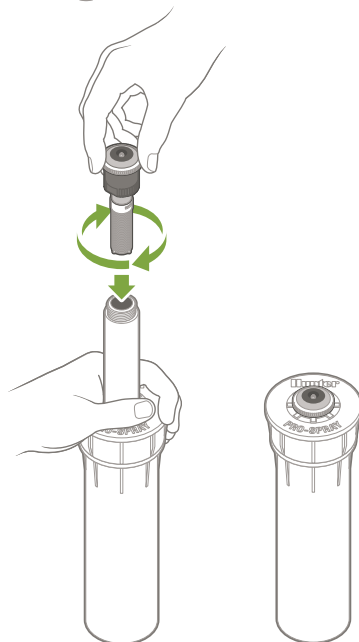

# MP ROTATOR<sup>®</sup>

1

2

90°-210°    210°-270°    360°

MP800SR-90

MP800SR-360

MP800SR

20 mm/hr (0.8 in/hr)  
1.8 m-3.5 m (6'-12')

MP815-90

MP815-210

MP815-360

MP815

20 mm/hr (0.8 in/hr)  
2.5 m-4.9 m (8'-16')

Model	Model	Model	Model	Model	Model	Model	Model	Model
MP1000-90	MP1000-210	MP1000-360	MP2000-90	MP2000-210	MP2000-360	MP3000-90	MP3000-210	MP3000-360
MP1000	MP2000	MP3000	MP3500-90					
10 mm/hr (0.4 in/hr) 2.5 m-4.5 m (8'-15')	10 mm/hr (0.4 in/hr) 4 m-6.4 m (13'-21')	10 mm/hr (0.4 in/hr) 6.7 m-9.1 m (22'-30')	10 mm/hr (0.4 in/hr) 9.4 m-10.7 m (31'-35')					