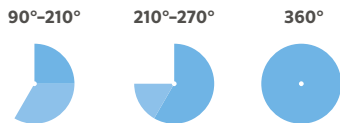

MP815-90

MP815-210

MP815-360

MP815

20 mm/hr (0.8 in/hr)  
2.5 m-4.9 m (8'-16')

Model	Model	Model	Model	Model	Model	Model	Model	Model
MP1000-90	MP1000-210	MP1000-360	MP2000-90	MP2000-210	MP2000-360	MP3000-90	MP3000-210	MP3000-360
MP1000	MP2000	MP3000	MP3500-90					
10 mm/hr (0.4 in/hr) 2.5 m-4.5 m (8'-15')	10 mm/hr (0.4 in/hr) 4 m-6.4 m (13'-21')	10 mm/hr (0.4 in/hr) 6.7 m-9.1 m (22'-30')	10 mm/hr (0.4 in/hr) 9.4 m-10.7 m (31'-35')					