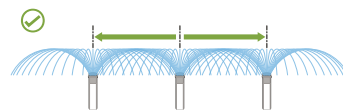

# MP ROTATOR<sup>®</sup>

1

2

90°-210°    210°-270°    360°

MP800SR-90

MP800SR-360

MP800SR

20 mm/hr (0.8 in/hr)  
1.8 m-3.5 m (6'-12')

MP815-90

MP815-210

MP815-360

MP815

20 mm/hr (0.8 in/hr)  
2.5 m-4.9 m (8'-16')

Model	Model	Model	Model	Model	Model	Model	Model	Model
MP1000-90	MP1000-210	MP1000-360	MP2000-90	MP2000-210	MP2000-360	MP3000-90	MP3000-210	MP3000-360
MP1000	MP2000	MP3000	MP3500-90					
10 mm/hr (0.4 in/hr) 2.5 m-4.5 m (8'-15')	10 mm/hr (0.4 in/hr) 4 m-6.4 m (13'-21')	10 mm/hr (0.4 in/hr) 6.7 m-9.1 m (22'-30')	10 mm/hr (0.4 in/hr) 9.4 m-10.7 m (31'-35')					