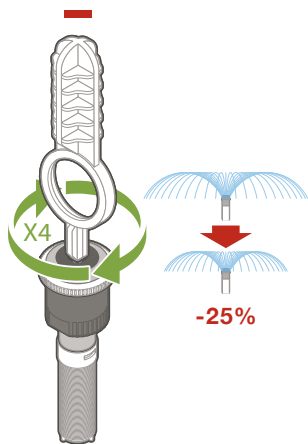

MP815-90

MP815-210

MP815-360

MP815

20 mm/hr (0.8 in/hr)  
2.5 m-4.9 m (8'-16')

Model	Model	Model	Model	Model	Model	Model	Model	Model
MP1000-90	MP1000-210	MP1000-360	MP2000-90	MP2000-210	MP2000-360	MP3000-90	MP3000-210	MP3000-360
MP1000	MP2000	MP3000	MP3500-90					
10 mm/hr (0.4 in/hr) 2.5 m-4.5 m (8'-15')	10 mm/hr (0.4 in/hr) 4 m-6.4 m (13'-21')	10 mm/hr (0.4 in/hr) 6.7 m-9.1 m (22'-30')	10 mm/hr (0.4 in/hr) 9.4 m-10.7 m (31'-35')					