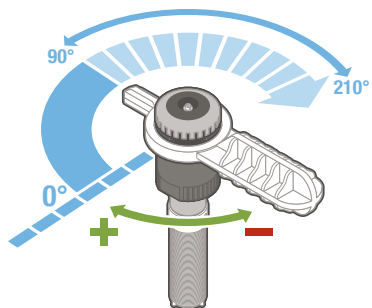

# MP ROTATOR<sup>®</sup>

1

2

90°-210°    210°-270°    360°

MP800SR-90

MP800SR-360

MP800SR

20 mm/hr (0.8 in/hr)  
1.8 m-3.5 m (6'-12')

MP815-90

MP815-210

MP815-360

MP815

20 mm/hr (0.8 in/hr)  
2.5 m-4.9 m (8'-16')

Model	Model	Model	Model	Model	Model	Model	Model	Model
MP1000-90	MP1000-210	MP1000-360	MP2000-90	MP2000-210	MP2000-360	MP3000-90	MP3000-210	MP3000-360
MP1000	MP2000	MP3000	MP3500-90					
10 mm/hr (0.4 in/hr) 2.5 m-4.5 m (8'-15')	10 mm/hr (0.4 in/hr) 4 m-6.4 m (13'-21')	10 mm/hr (0.4 in/hr) 6.7 m-9.1 m (22'-30')	10 mm/hr (0.4 in/hr) 9.4 m-10.7 m (31'-35')					