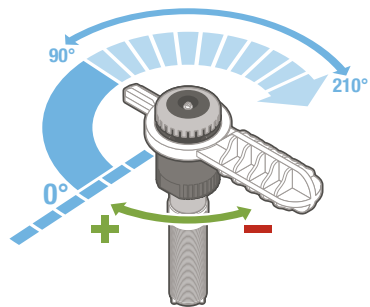

# MP ROTATOR<sup>®</sup>

1

2

90°-210°    210°-270°    360°

MP800SR-90

MP800SR-360

MP800SR

20 mm/hr (0.8 in/hr)  
1.8 m-3.5 m (6'-12')

MP815-90

MP815-210

MP815-360

MP815

20 mm/hr (0.8 in/hr)  
2.5 m-4.9 m (8'-16')

Model	Model	Model	Model	Model	Model	Model	Model	Model
MP1000-90	MP1000-210	MP1000-360	MP2000-90	MP2000-210	MP2000-360	MP3000-90	MP3000-210	MP3000-360
MP1000	MP2000	MP3000	MP3500-90					
10 mm/hr (0.4 in/hr) 2.5 m-4.5 m (8'-15')	10 mm/hr (0.4 in/hr) 4 m-6.4 m (13'-21')	10 mm/hr (0.4 in/hr) 6.7 m-9.1 m (22'-30')	10 mm/hr (0.4 in/hr) 9.4 m-10.7 m (31'-35')					