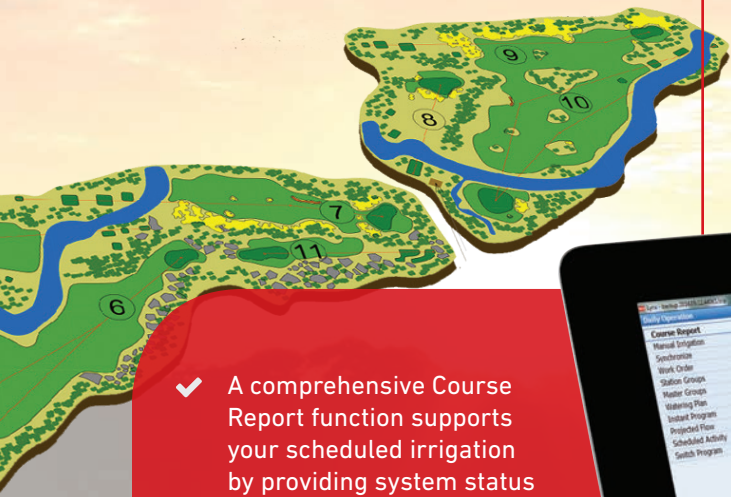

- ✓ A comprehensive Course Report function supports your scheduled irrigation by providing system status information, even on manual watering activities.
- ✓ Lynx® auto-generates reports after each night's watering, so you can quickly confirm all sprinkler runtimes at a glance.