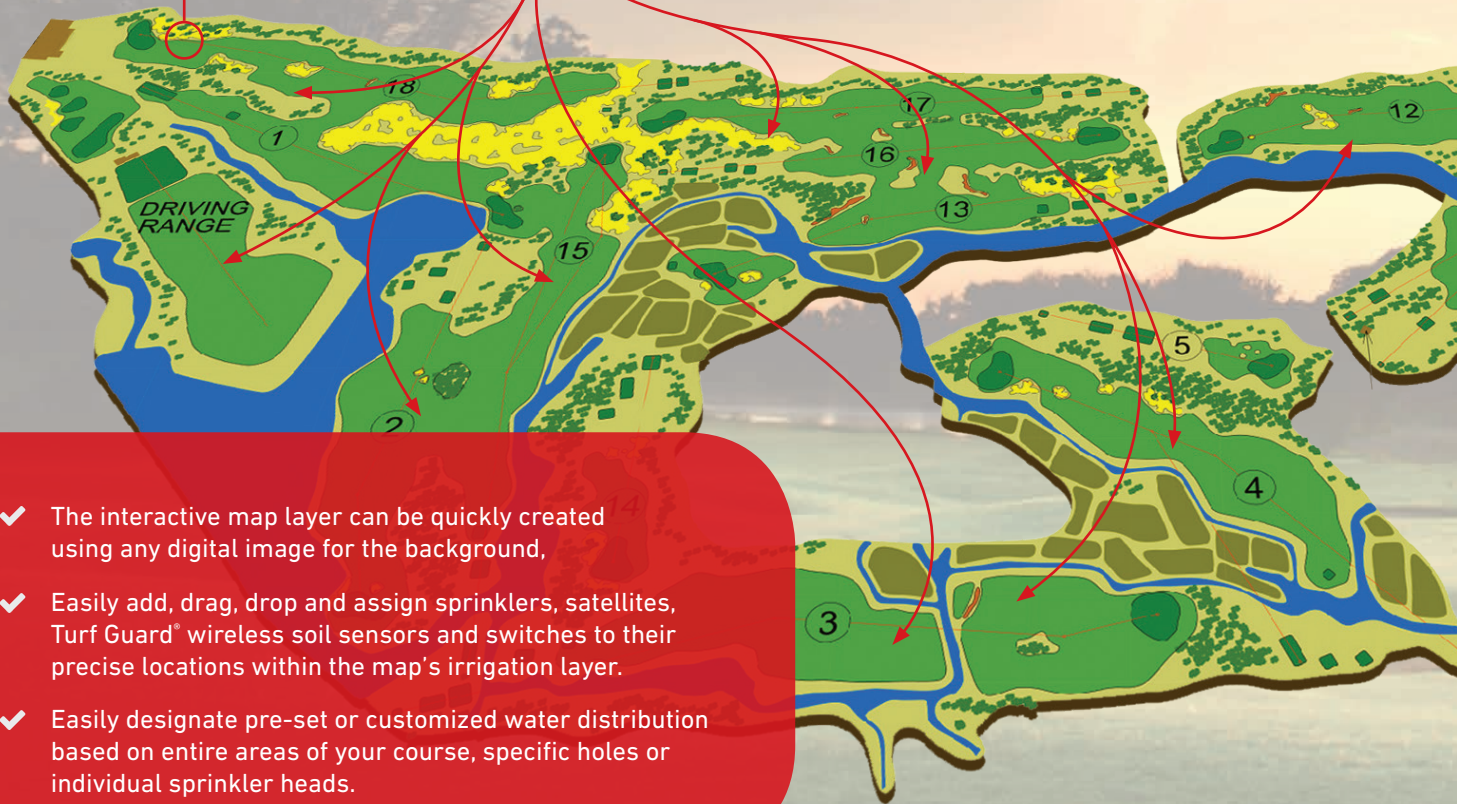

Decide which **days of the week** you are going to turn on sprinklers.

Easily edit your course map or create **your own interactive map**.

Imagine ALL your irrigation information at your fingertips. Lynx®: redefining Ease and Efficiency to the next level.

Superior course map editing and creation

The advanced functionality of the Lynx® Central Control System enables you to **edit your course map easily, or create your own fully interactive map** using a digital image of your course. Setting up your map is simple, and Lynx® lets you **program and control your irrigation activities right from the map**, with instant access to operation feedback from the rest of your irrigation system.

- ✓ The interactive map layer can be quickly created using any digital image for the background,
- ✓ Easily add, drag, drop and assign sprinklers, satellites, Turf Guard® wireless soil sensors and switches to their precise locations within the map's irrigation layer.
- ✓ Easily designate pre-set or customized water distribution based on entire areas of your course, specific holes or individual sprinkler heads.