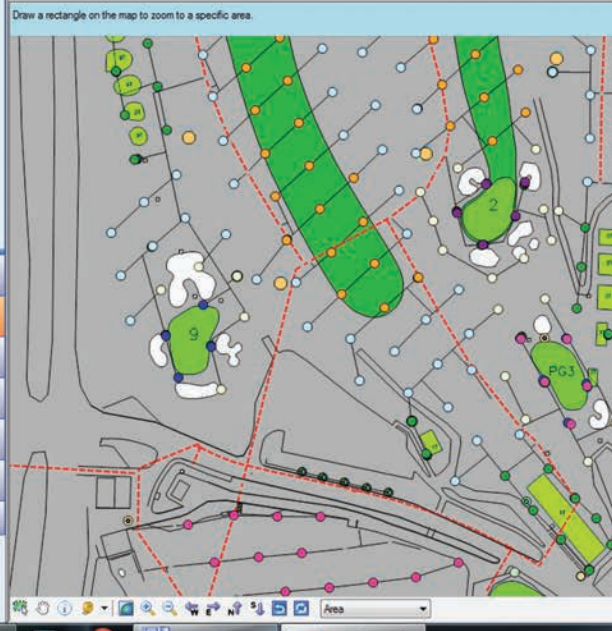

Dynamic pulldown
to hide/show
course name.

Dynamic drilldown
by area, for quick
overview.

The color of the
water drop tells
you if it's going to
irrigate or not.

Simple menu
with all functions.

**Save the most
important pages**
in favorites for
quick access.

Dynamic tabs
to hide/show
open folders.

Program	#	Δ	On	Auto Cycle	Last RT	Next RT	Adj. RT	Last Amt.	Next Amt.
Greens	1		✓	✓	6/31	5/31	5/31	0.35	0.35
Tees	2		✓	✓	1/4	1/4	0/5	0.04	0.04
Fairways	4		✓	✓	3	3	2/5	0.02/0.09	0.02/0.09
Surrounds	5		✓	✓	1/4	1/4	1/4	0.04	0.04
Greens Rough	6		✓	✓	0	0	0:00	0.00	0.00
Rough	7		✓	✓	3	3	1/14	0.00/0.09	0.00/0.09
Natives	8		✓	✓	6	6	3/9	0.09/0.17	0.09/0.17
Bunkers	9		✓	✓	60	60	59:56	0.93	0.93
Titos Lawns	10		✓	✓	10	10	10:00	0.15	0.15
Practice Surrou	17		✓	✓	6	6	2/9	0.06/0.09	0.06/0.09
Humphrey Dr	18		✓	✓	75	75	75/94	0.10	0.10
Apps and Coll. Area	101		✓	✓	4/15	4/15	3/15	0.07/0.18	0.07/0.18
Tree Shadows	102		✓	✓	3	3	2/4	0.02/0.09	0.02/0.09
Greens-Light Water	103		✓	✓	3	3	3:00	0.03/0.18	0.03/0.18

Decide which **days of the week** you are going to turn on sprinklers.

Easily edit your course map or create **your own interactive map**.

Imagine ALL your irrigation information at your fingertips. Lynx®: redefining Ease and Efficiency to the next level.

Superior course map editing and creation

The advanced functionality of the Lynx® Central Control System enables you to **edit your course map easily, or create your own fully interactive map** using a digital image of your course. Setting up your map is simple, and Lynx® lets you **program and control your irrigation activities right from the map**, with instant access to operation feedback from the rest of your irrigation system.