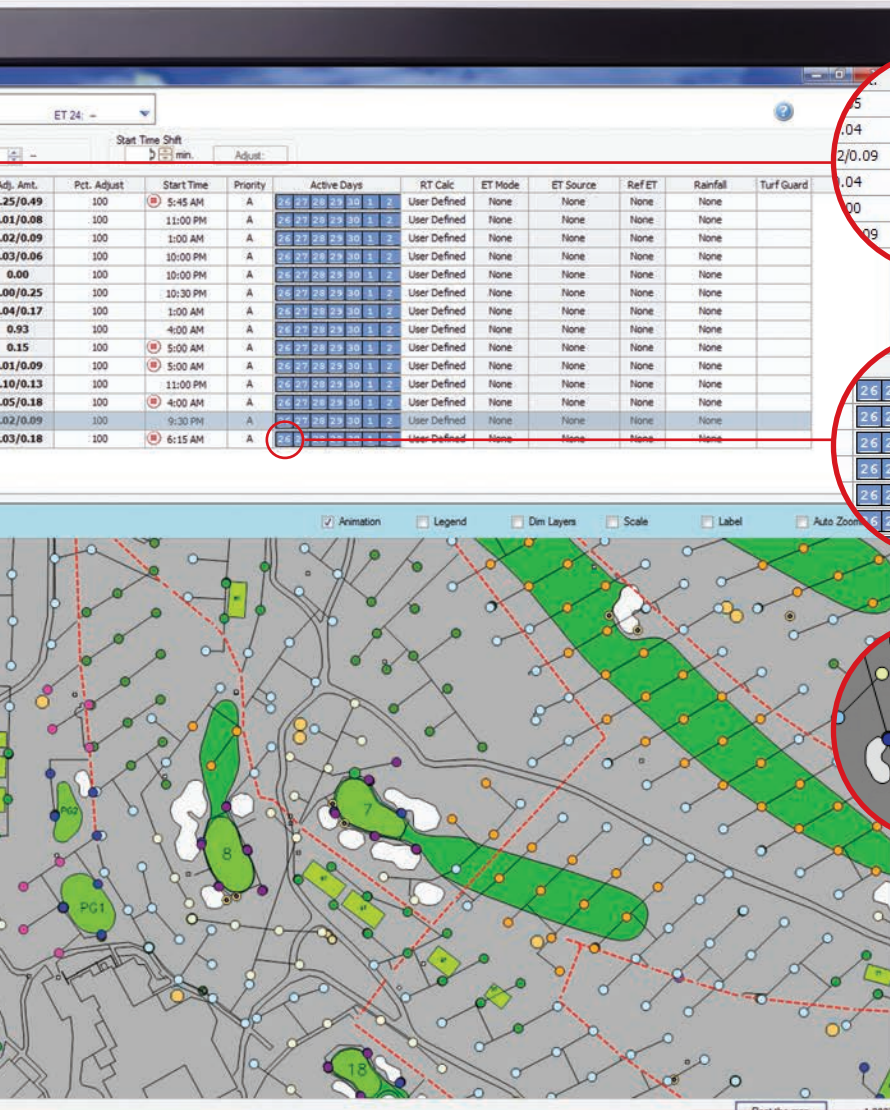

Dynamic pulldown
to hide/show
course name.

Dynamic drilldown
by area, for quick
overview.

The color of the
water drop tells
you if it's going to
irrigate or not.

Simple menu
with all functions.

**Save the most
important pages**
in favorites for
quick access.

More information & demo video on www.toro.com/lynx

Adj. Amt.
0.25/0.49
0.01/0.08
0.02/0.09
0.03/0.06
0.00
0.00/0.25
0.04/0.17

Decide how many **inches/minutes** to water.

Active Days						
26	27	28	29	30	1	2
26	27	28	29	30	1	2
26	27	28	29	30	1	2
26	27	28	29	30	1	2

Decide which **days of the week** you are going to turn on sprinklers.

Easily edit your course map or create **your own interactive map**.

Imagine ALL your irrigation information at your fingertips. Lynx®: redefining Ease and Efficiency to the next level.

Superior course map editing and creation

The advanced functionality of the Lynx® Central Control System enables you to **edit your course map easily, or create your own fully interactive map** using a digital image of your course. Setting up your map is simple, and Lynx® lets you **program and control your irrigation activities right from the map**, with instant access to operation feedback from the rest of your irrigation system.