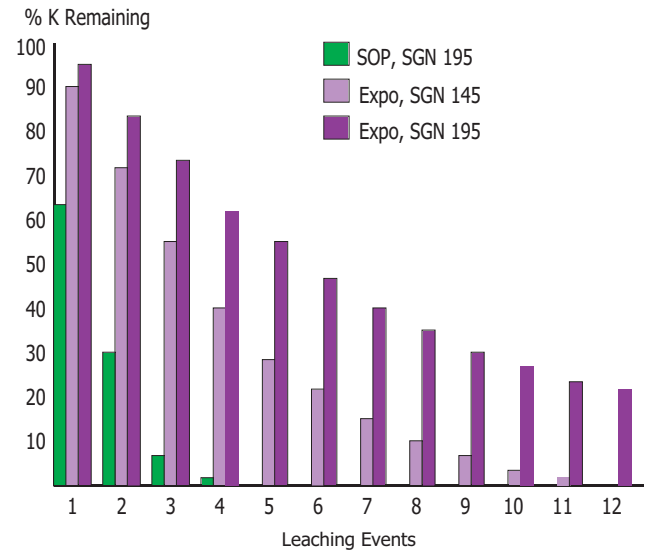

Expo delivers multiple benefits to the turfgrass plant, including environmental stress resistance, reduced disease incidence, increased internal water management and expedited turf recovery from damage and stress.

Significantly Reduces Leaching

Because potassium leaches quickly in the soil profile, Expo's predictable release rate ensures that the nutrient is being absorbed by the turfgrass plant, with only minimal loss.

Simple yet Effective

Two applications of 1 lb. of N per 1000 sq. ft. rate result in fewer peaks and valleys of nutrient availability compared to spoon feeding programs or coated products.

Easy to Spread

The distinctive color is easy to see, both in the air as you're spreading the product and also on the ground.

Expo is a registered trademark of Lebanon Seaboard Corporation, 1600 East Cumberland St., Lebanon, PA 17042

Better Turfgrass Quality

Expo's ability to consistently and predictably provide potassium allows the plant to optimize vital functions such as starch and protein synthesis, respiration and enzyme activity.

Expo is more efficient in delivering K than regular potassium sulfate, the traditional K source in most high quality fertilizers. University research indicates that Expo is slower to release than potassium sulfate under identical conditions, which benefits the turfgrass plant by extending the desirable fertilizer response.

Potassium Leaching Study