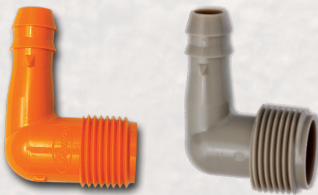

KwikAdapt line offers fast, secure connections from Polyethylene pipe to Swing or Drip pipe in a one piece design

SW1401-099 & SW1401-129

- Barb & Spike combination keeps the Swing pipe in place under pressure surges
- Faster to install
- Save on labor cost
- Strong & convenient

SW1413-073 & SW1413-099

SW1401-099 3/4" Poly X Swing/Funny Tee
SW1401-129 1" Poly X Swing/Funny Tee

SW1413-073 1/2" MPT X Swing/Funny Elbow
SW1413-099 3/4" MPT X Swing/Funny Elbow

SW1403-003 Poly Swing/Funny Tee X 1/2" MPT