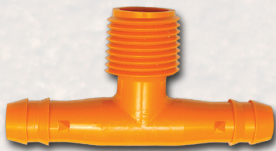

KwikAdapt line offers fast, secure connections from Polyethylene pipe to Swing or Drip pipe in a one piece design

SW1401-099 & SW1401-129

- Barb & Spike combination keeps the Swing pipe in place under pressure surges
- Faster to install
- Save on labor cost
- Strong & convenient

SW1413-073 & SW1413-099

SW1401-099 3/4" Poly X Swing/Funny Tee
SW1401-129 1" Poly X Swing/Funny Tee

SW1413-073 1/2" MPT X Swing/Funny Elbow
SW1413-099 3/4" MPT X Swing/Funny Elbow

SW1403-003 Poly Swing/Funny Tee X 1/2" MPT