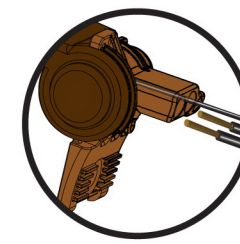

STEP 2

Insert stripped wires into connector.

- #12 in the large holes.
- #18 in small hole.
- End of wires should be visible through the back of the connector.