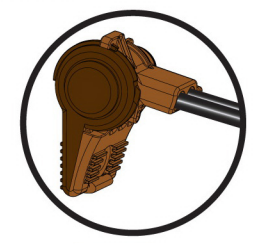

Qty 1 #12 Stranded AWG in each Large Hole
Qty 1 #18 Stranded AWG in the Small Hole
300 Volts Max, 105°C Max, Do Not Reuse, CU
Direct Bury, Submersible, Raintight, Watertight, 486D Listed
To Be Sold Only With Installation Instructions

Direct Bury
2 #12 stranded AWG wire with an #18 stranded AWG wire
Sealant Temperature: -40°F to 400°F
Application: Max 15 Volts, 30 Amps. Copper wire, stranded
WARNING! Not for high-voltage connections

STEP 1

Rotate handles fully apart, beyond 90°. Strip wires to 11/16". Use the strip guide molded into the connector for reference.

STEP 2

Insert stripped wires into connector.

- #12 in the large holes.
- #18 in small hole.
- End of wires should be visible through the back of the connector.

STEP 3

Hold wires in place while squeezing handles together until the connector snaps shut. Use pliers if necessary to close.

To use the Test Probe Port, open the connector halfway; push probe into connector through thin membrane, squeeze handles together until contact with probe is made.