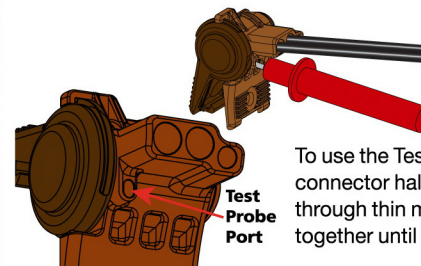

STEP 1

Rotate handles fully apart, beyond 90°. Strip wires to 11/16". Use the strip guide molded into the connector for reference.

STEP 2

Insert stripped wires into connector.

- #12 in the large holes.
- #18 in small hole.
- End of wires should be visible through the back of the connector.

STEP 3

Hold wires in place while squeezing handles together until the connector snaps shut. Use pliers if necessary to close.

To use the Test Probe Port, open the connector halfway; push probe into connector through thin membrane, squeeze handles together until contact with probe is made.