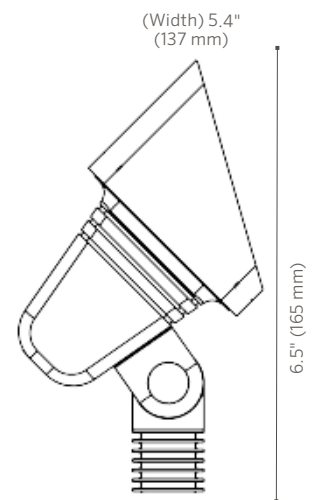

### Quick Facts

- Midgrade brass construction
- Antique bronze finish
- Corrosion-resistant design
- MR-16 lamp base
- Includes fixture, specified lamp, and spike
- Input voltage: 10-15V

## Wiring

18 AWG (1 mm); SVT; 220°F (105°C); 300V; 10' (3 m) length