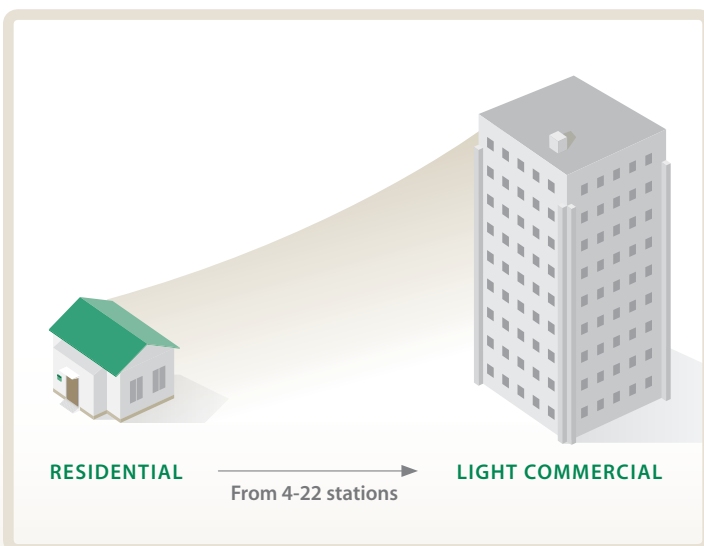

### MORE STATIONS. MORE SITES. MORE SAVINGS.

With 4- to 22-station scalability, the Rain Bird® ESP-Me can help you serve a wide range of customers, from residential to light commercial.