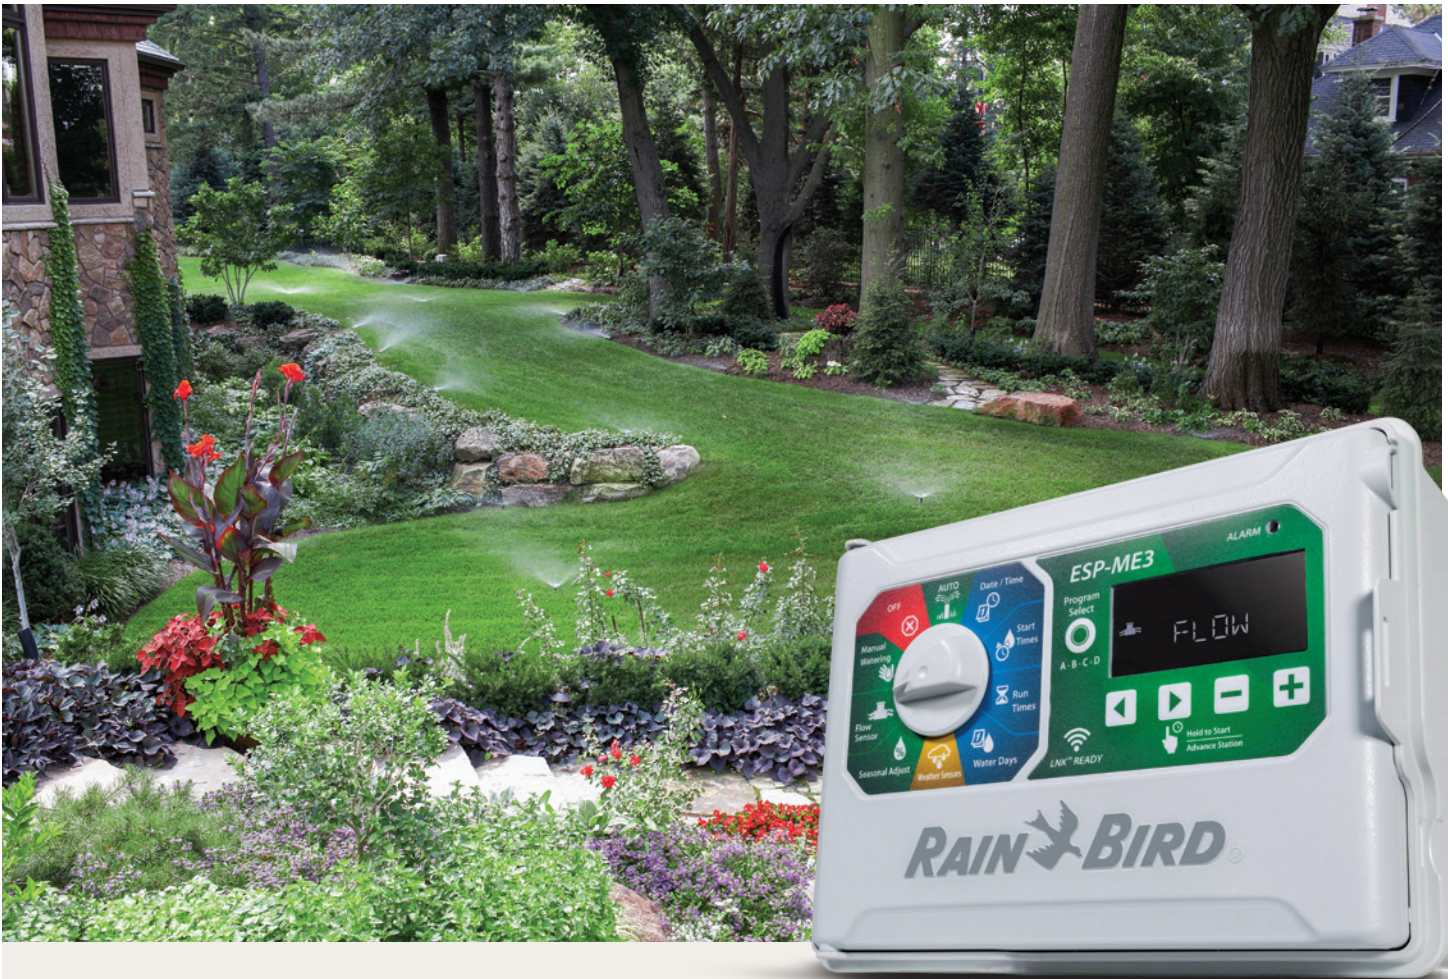

## Advanced Residential Irrigation Control

The ESP-ME3 builds on the station modularity and easy programming of the ESP-Me WiFi ready controller and adds flow sensor compatibility for accessible, reliable system control.

### Powerful Accessories

Smart weather adjustments and flow monitoring available through the LNK™ WiFi module and a wired flow sensor.

### Simple to Use

Reduced dial positions and a back-lit screen make programming at the controller easy to understand and explain.

## Easy to Read Screen

- Back-lit for easy reading in dark garages or sheds.
- Large 3" size with scrolling words and simple icons for fast recognition.