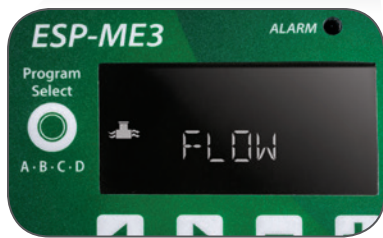

## Simplified Dial Programming

- Large text color-coded dial positions make it easier to understand and explain programming.
- Easy-grip dirt-safe dial for use when digging and testing replacement irrigation parts.
- Matched programming to the ESP-TM2 controller for reduced training.