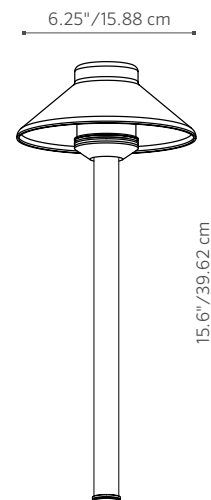

Milled from extra heavy gauge copper and brass, this petite luminaire is perfect, whether you're specifying for a resort or a backyard. The simple geometry of the DL blends into the environment effortlessly and the beam spread of the DL provides maximum projection with minimum glare. This model is perfect for coastal exposures or areas where irrigation water contains high levels of minerals or caustic salts.

DL: Path Light

The Timeless Beauty of Copper

The appeal of a copper finish lies in its organic quality and natural mottled earthtones that develop over time. Although we ship the copper path lights in a bright condition, they will quickly transform to a penny brown (moss-green brown or a blue-green patina by the ocean).

DL: Path Light

FACTORY INSTALLED OPTIONS: Order 1 + 2 + 3 + 4

Step	Description	Code
1	FIXTURE	DL
2	LAMP	10, 15 (10,000 Hr Xenon), 20 (5,000 Hr Xenon), 10H, 20H (2,000 Hr Xenon)
3	RISER OPTIONS	8R, 12R, 18R, 24R, 36R
4	FINISH	CU, NP, WG, FW, AL, BZ, DG, WI, VF, SB, FB

EXAMPLE: DL-20-12R-CU = DL - 20W Xenon Lamp - 12" Riser - Copper Finish

FIELD INSTALLED OPTIONS: Order Individually

Mounts				
Long Slot Spike (250015840000) 2.5" x 10" Included ▶				
Super Slot Spike (753900) 2" x 10"				
SuperJ-Box (SJ-XX**) 2.5" x 12"				
Post Mount (PM-XX**) 2.5" x 13"				
	Long Slot Spike	Super Slot Spike	Super J-Box XX**	Post Mount XX**