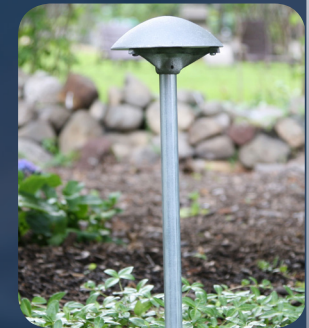

# The CAST LED Craftsman Series

### Craftsman Bronze

Craftsman-Bronze Spot/Wash Lights

Craftsman-Bronze Deck Light (CCDL1B)

Craftsman-Bronze Path/Area Light (CCPL2B)

MODELS

Craftsman-Bronze Spot/Wash Lights

Model	Lumens (Lm) /Beam Angle
CCSL10536B	105/36°
CCSL18336B	183/36°
CCSL18354B	183/54°
CCSL25036B	250/36°
CCW270B	270/120°

### Craftsman Silver

MODELS

Model	Lumens (Lm) /Beam Angle
CCSL10536S	105/36°
CCSL18336S	183/36°
CCW270S	270/120°

Craftsman-Silver Spot/Wash Lights

Craftsman-Silver Path/Area Light (CCPL2S)

Craftsman-Silver Deck Light (CCDL1S)