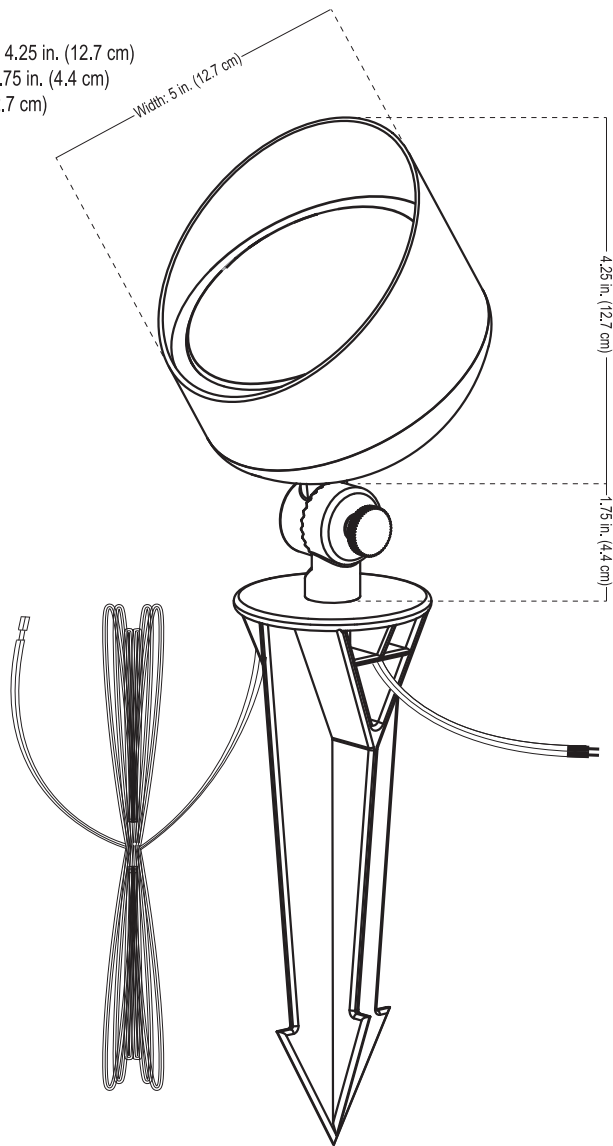

ALLIANCE

Specification Sheet

Model: BL400-bt (Bluetooth Bullet Light)

Fixture Length: 4.25 in. (12.7 cm)
 Base Height: 1.75 in. (4.4 cm)
 Width: 5 in. (12.7 cm)

Notes:

Project:
Type:

Specifications and Features:

- Body:** Solid brass with an aged brass finish
- Knuckle:** Solid brass with dial adjustment for easy adjustments
- Shroud:** Brass with turn and lock fitting
- Wire:** Industry First, double wire lead pre-connected to the fixture, 16 awg (*UL listed*), brown
 - 25 foot wire lead, pre-stripped for easy wire connection
 - 18 inch wire lead, LED connection ready
- Stake:** Plastic ground stake, attached to the fixture (8.5 in; 21.6 cm length)
- Warranty:** Ten Year Warranty on Integrated Fixture
- Certification:** Complies with the requirements of UL-1838 and CAN/CSA-C22.2 No. 250.7. Identified with the ETL and cETL Listed Mark.

Integrated LED Features:

- Wattage:** 4w - 8w
- Operating Voltage Range:** 10v - 14v
- Lumen Output:** 15lm to 900lm
- Beam Spread:** 40°
- CRI:** 80
- CCT Options:** Preset options for 2700K, 3000K, 4000K
- RGB Options:** Unlimited Color Wheel Options with quick preset options for Red, Green, Blue, Amber and Purple
- Dimming:** Dimming option available for every color choice
- Scenes:** Customizable scene options with up to 3 colors per scene

Accessories Available:

Mounting Accessories:
RISER6 - 6" brass riser, aged brass finish
RISER12 - 12" brass riser, aged brass finish
RISER18 - 18" brass riser, aged brass finish
RISERADJ - Adjustable plastic riser, aged brass cap
RMB - Round Mounting Base
GUTTERMOUNT