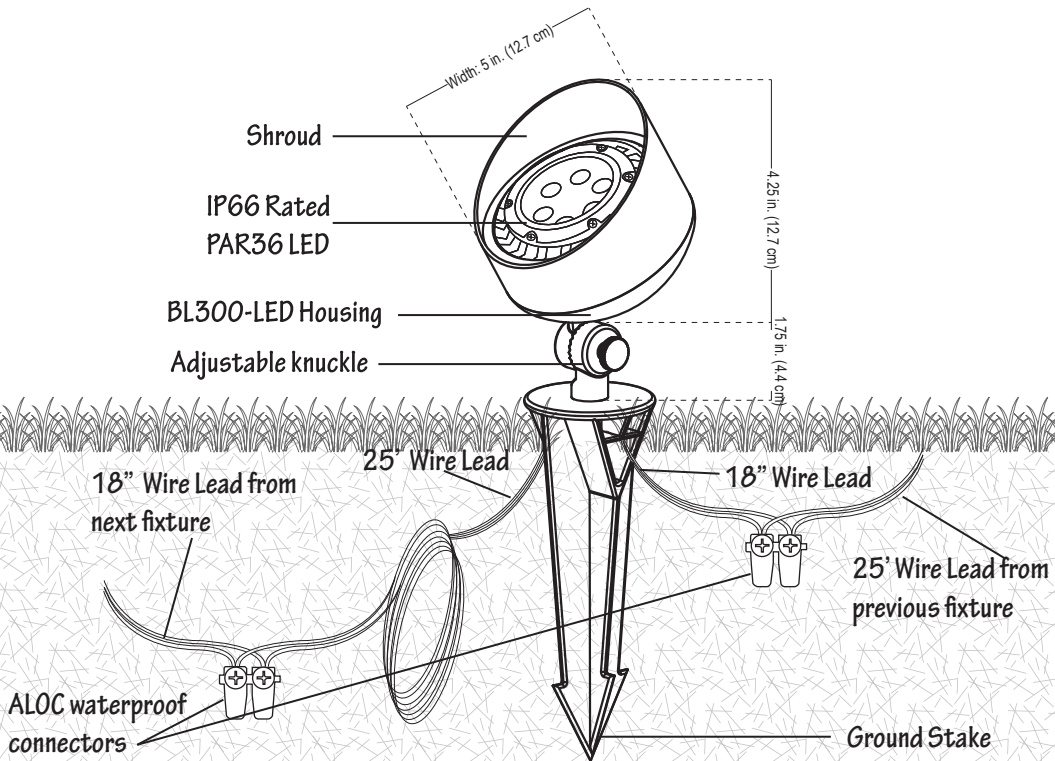

BL300-LED - Ground Stake

Fixture Length: 4.25 in. (12.7 cm)
Base Height: 1.75 in. (4.4 cm)
Width: 5 in. (12.7 cm)

BL300-LED - PERMAPOST

Fixture Length: 4.25 in. (12.7 cm)
Base Height: 1.75 in. (4.4 cm)
Width: 5 in. (12.7 cm)