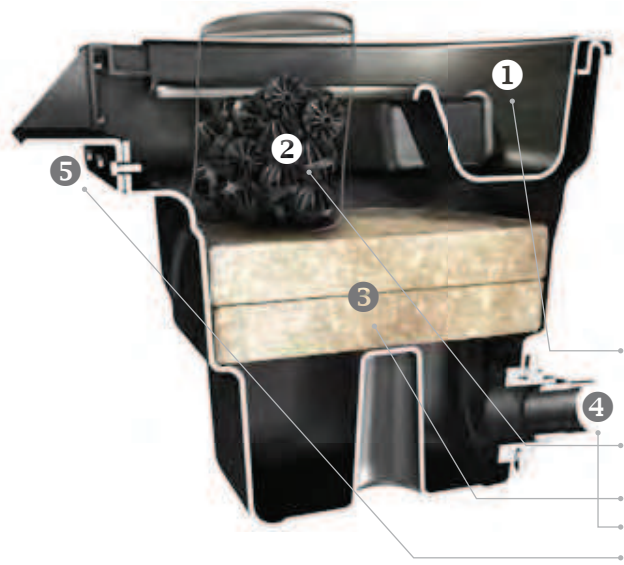

- 15" spillway
- Single 2" bulkhead port
- Includes 1.5" PVC slip fitting and 1.5" kink-free barbed insert fitting
- Standard filter mats and biological media nets
- Optional removable rock and plant tray

- 28" spillway
- Dual 2" bulkhead ports OR dual 3" bulkhead ports
- Includes two 2" PVC slip fittings or two 3" PVC slip fittings
- Expanded surface area filter mats and biological media nets
- Removable rock and plant tray

Model	Item #	Dimensions	Spillway Width	Pump Size	Pond Size (gallons)	Plumbing Bulkheads	Filtering Type	Rock Tray
Signature Series™ MicroFalls®	99774	17.5" L x 20.5" W x 17" H	15"	up to 3,000 GPH	up to 1,000	One 2"	2 Filter Mats	Optional
Signature Series™ 2500	09020	24" L x 29.5" W x 20" H	21.5"	up to 5,000 GPH	up to 2,500	Two 2"	2 Expanded Surface Area Filter Mats	Included
Signature Series™ 6000	29319 & 29384	40" L x 45" W x 29.5" H	28"	up to 15,000 GPH	up to 6,000	Two 2" or 3"	2 Expanded Surface Area Filter Mats	Included

MICROFALLS® FILTER

MicroFalls® Filter

- ① Removable upper tray can hold rocks, plants, and gravel, helping to naturalize the filter into the surrounding landscape (optional with MicroFalls®)
- ② Biological Media net to hold BioBalls™ (BioBalls™ sold separately)
- ③ Two standard biological filter mats
- ④ Single bulkhead plumbing port
- ⑤ Fully attachable lip with corrosion-resistant non-cross-threading hardware stands up to the elements