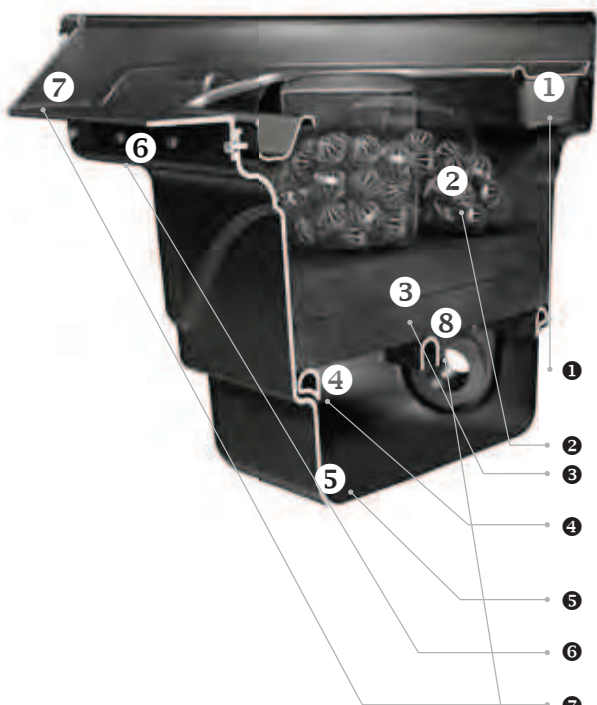

MICROFALLS® FILTER

MicroFalls® Filter

- ① Removable upper tray can hold rocks, plants, and gravel, helping to naturalize the filter into the surrounding landscape (optional with MicroFalls®)
- ② Biological Media net to hold BioBalls™ (BioBalls™ sold separately)
- ③ Two standard biological filter mats
- ④ Single bulkhead plumbing port
- ⑤ Fully attachable lip with corrosion-resistant non-cross-threading hardware stands up to the elements

Optional Rock and Plant Tray helps camouflage filter

Includes Biological Media Net to hold BioBalls™

SIGNATURE SERIES™ BIOFALLS® FILTER 2500 AND 6000

Signature Series™ BioFalls® Filter

- ① Removable upper tray can hold rocks, plants, and gravel, helping to naturalize the BioFalls® Filter into the surrounding landscape
- ② Media net and BioBalls™
- ③ Two Poly-Flo ESA biological Filter Mats provide 50% more surface area than traditional filter mats
- ④ Filter support rack ensures evenly distributed waterflow through filter mats and provides structural strength to the walls of the filter
- ⑤ Circular shape provides maximum strength and makes it easy to camouflage into the landscape
- ⑥ Corrosion resistant non-cross-threading hardware stands up to the elements
- ⑦ More advanced installers will love the reversible waterfall lip option, which provides the flexibility of using a natural stone spillway and large accent boulders along the front of the unit (for 2500 and 6000 model filters)
- ⑧ Two bulkhead ports provide plumbing options