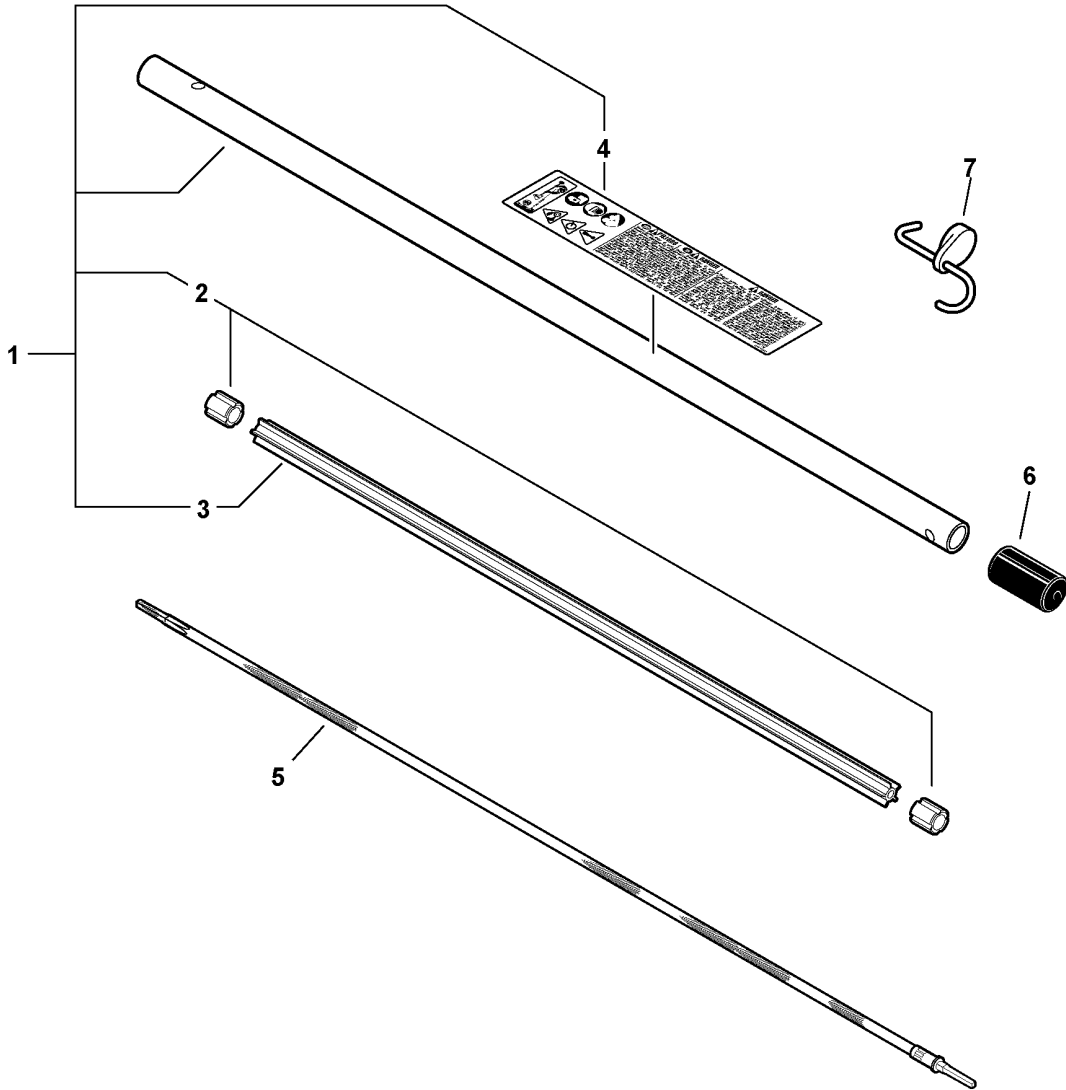

This Page Intentionally Left Blank

091 0002 028

ITEM	PART NUMBER	QTY	DESCRIPTION	REMARKS
1	90022005030	2	SCREW 5X30	
2	90056000005	2	LOCKNUT 5	
3	25023025561	2	CAP, END	
4	P021007010	1	BRUSH ASY - .028 INCH	INCLUDES 2 BRUSH ASSEMBLIES
5	40452325560	2	SPRING PIN	
6	C517000070	2	COUPLING, SHAFT	

090 0001 00B

ITEM	PART NUMBER	QTY	DESCRIPTION	REMARKS
1	C051000300	1	GEAR CASE ASY	INCLUDES ITEMS 2-26
2	90016206030	1	SCREW 6X30	
3	V340000220	1	WASHER	
4	90016205012	1	SCREW 5X12	
5	90016205020	5	SCREW 5X20	
6	90010008010	1	BOLT 8X10	
7	V622000030	1	DOWEL PIN	
8	P021016400	1	GEAR HOUSING ASY	INCLUDES ITEMS 9-13
9	V376001040	1	BUSHING	
10	V585000030	1	BALL	
11	V555000060	2	BEARING, NEEDLE	
12	V340000230	2	WASHER	
13	V590000010	1	BEARING, THRUST	
14	V650000380	1	GEAR, SPUR - 19 TOOTH	
15	V381000010	1	WOODRUFF KEY	
16	V652000060	1	GEAR, WORM	
17	V650000370	1	GEAR, SPUR - 12 TOOTH	
18	90085506901	1	BEARING, BALL - 6901	
19	90085706901	1	BEARING, BALL - 6901	
20	90070600012	1	CIRCLIP 12	
21	61033521460	1	SNAP RING 60	
22	60541611050	2	OILSEAL	
23	9400306003	2	BEARING, BALL - 6003	
24	V653000000	1	GEAR, WORM WHEEL	
25	V381000000	1	WOODRUFF KEY	
26	C534000490	1	SHAFT, WORM WHEEL	

031 0035 000

ITEM	PART NUMBER	QTY	DESCRIPTION	REMARKS
1	C050001060	1	MAIN PIPE ASY	INCLUDES ITEMS 2-3
2	61024644730	2	STOPPER	
3	C507000240	1	LINER	
4	X505002540	1	LABEL - CAUTION	
5	C506000002	1	DRIVESHAFT - FLEXIBLE	
6	35122301130	1	CAP, PROTECTIVE	
7	99944200630	1	PAS ATTACHMENT HANGER	INCLUDES 4 PER PACKAGE

Part Description Index

Click The Page Number After Any Part Description To View The Diagram Containing That Part.

B

BALL.....7
BEARING, BALL - 6003.....7
BEARING, BALL - 6901.....7
BEARING, NEEDLE.....7
BEARING, THRUST.....7
BOLT 8X10.....7
BRUSH ASY - .028 INCH.....5
BUSHING.....7