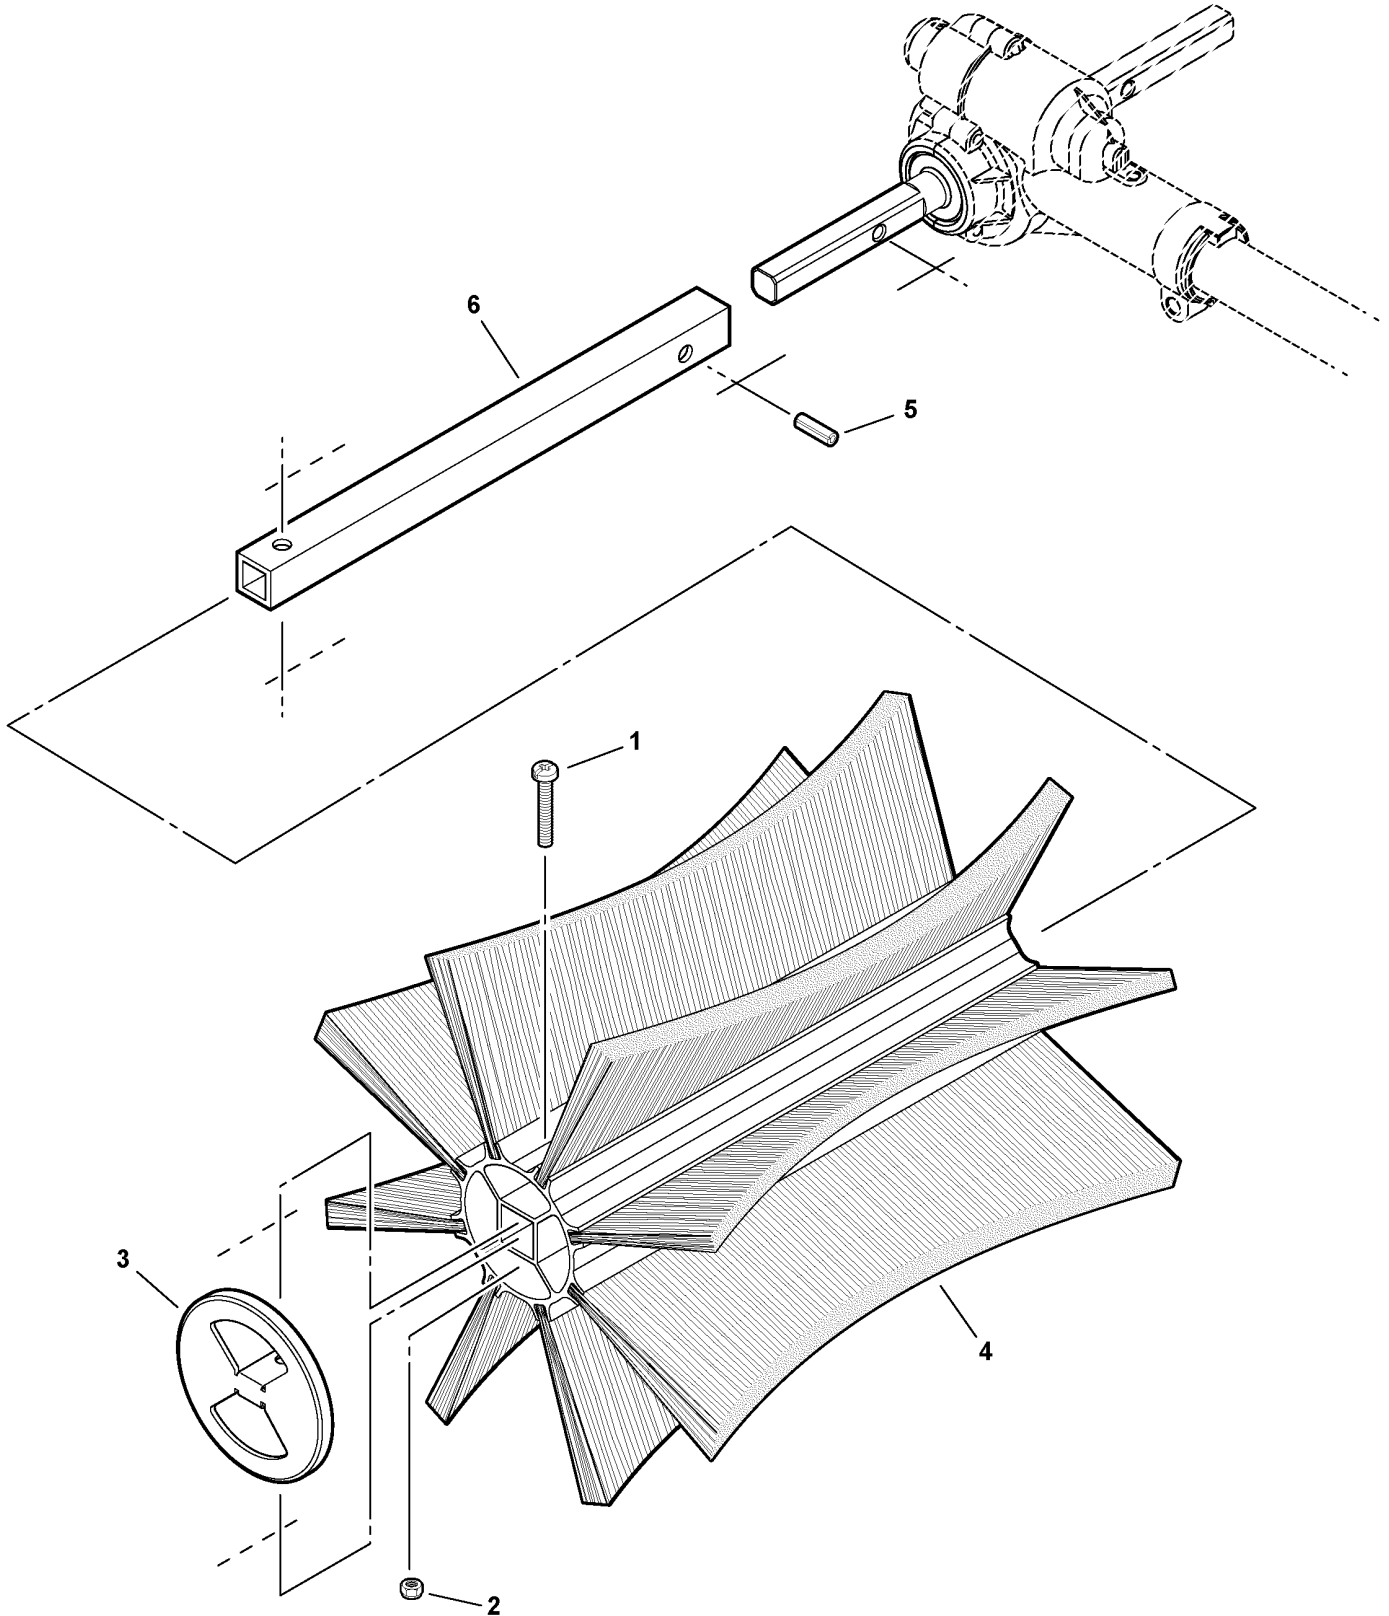

Click Any Diagram Description Below To View That Diagram.

99944200553 ProSweep Attachment

Brush Assembly.....	4
Gear Case.....	6
Main Pipe Assembly.....	8
Part Number Index.....	10
Part Description Index.....	11

This Page Intentionally Left Blank

091 0002 028

ITEM	PART NUMBER	QTY	DESCRIPTION	REMARKS
1	90022005030	2	SCREW 5X30	
2	90056000005	2	LOCKNUT 5	
3	25023025561	2	CAP, END	
4	P021007010	1	BRUSH ASY - .028 INCH	INCLUDES 2 BRUSH ASSEMBLIES
5	40452325560	2	SPRING PIN	
6	C517000070	2	COUPLING, SHAFT	

090 0001 00B

ITEM	PART NUMBER	QTY	DESCRIPTION	REMARKS
1	C051000300	1	GEAR CASE ASY	INCLUDES ITEMS 2-26
2	90016206030	1	SCREW 6X30	
3	V340000220	1	WASHER	
4	90016205012	1	SCREW 5X12	
5	90016205020	5	SCREW 5X20	
6	90010008010	1	BOLT 8X10	
7	V622000030	1	DOWEL PIN	
8	P021016400	1	GEAR HOUSING ASY	INCLUDES ITEMS 9-13
9	V376001040	1	BUSHING	
10	V585000030	1	BALL	
11	V555000060	2	BEARING, NEEDLE	
12	V340000230	2	WASHER	
13	V590000010	1	BEARING, THRUST	
14	V650000380	1	GEAR, SPUR - 19 TOOTH	
15	V381000010	1	WOODRUFF KEY	
16	V652000060	1	GEAR, WORM	
17	V650000370	1	GEAR, SPUR - 12 TOOTH	
18	90085506901	1	BEARING, BALL - 6901	
19	90085706901	1	BEARING, BALL - 6901	
20	90070600012	1	CIRCLIP 12	
21	61033521460	1	SNAP RING 60	
22	60541611050	2	OILSEAL	
23	9400306003	2	BEARING, BALL - 6003	
24	V653000000	1	GEAR, WORM WHEEL	
25	V381000000	1	WOODRUFF KEY	
26	C534000490	1	SHAFT, WORM WHEEL	