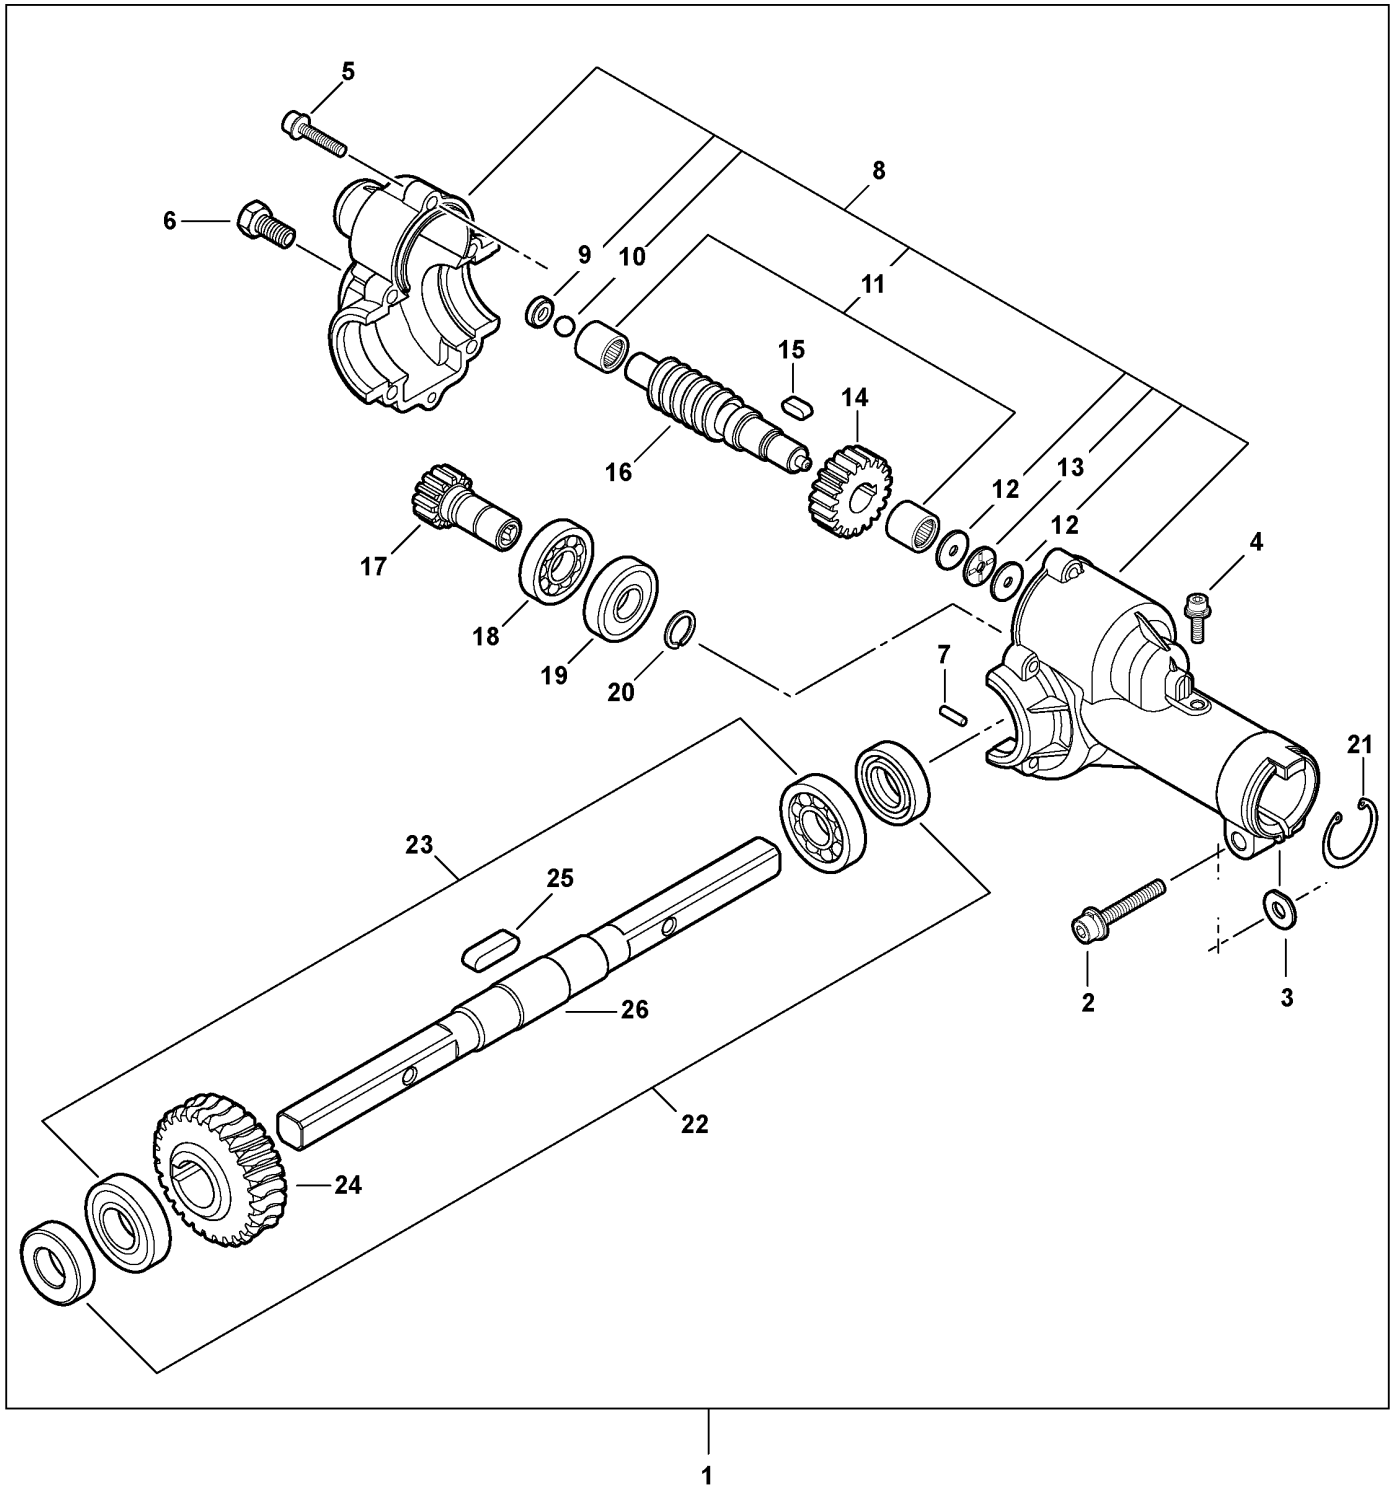

Click Any Diagram Description Below To View That Diagram.

99944200553 ProSweep Attachment

Brush Assembly.....	4
Gear Case.....	6
Main Pipe Assembly.....	8
Part Number Index.....	10
Part Description Index.....	11

This Page Intentionally Left Blank

091 0002 028

ITEM	PART NUMBER	QTY	DESCRIPTION	REMARKS
1	90022005030	2	SCREW 5X30	
2	90056000005	2	LOCKNUT 5	
3	25023025561	2	CAP, END	
4	P021007010	1	BRUSH ASY - .028 INCH	INCLUDES 2 BRUSH ASSEMBLIES
5	40452325560	2	SPRING PIN	
6	C517000070	2	COUPLING, SHAFT	

090 0001 00B

ITEM	PART NUMBER	QTY	DESCRIPTION	REMARKS
1	C051000300	1	GEAR CASE ASY	INCLUDES ITEMS 2-26
2	90016206030	1	SCREW 6X30	
3	V340000220	1	WASHER	
4	90016205012	1	SCREW 5X12	
5	90016205020	5	SCREW 5X20	
6	90010008010	1	BOLT 8X10	
7	V622000030	1	DOWEL PIN	
8	P021016400	1	GEAR HOUSING ASY	INCLUDES ITEMS 9-13
9	V376001040	1	BUSHING	
10	V585000030	1	BALL	
11	V555000060	2	BEARING, NEEDLE	
12	V340000230	2	WASHER	
13	V590000010	1	BEARING, THRUST	
14	V650000380	1	GEAR, SPUR - 19 TOOTH	
15	V381000010	1	WOODRUFF KEY	
16	V652000060	1	GEAR, WORM	
17	V650000370	1	GEAR, SPUR - 12 TOOTH	
18	90085506901	1	BEARING, BALL - 6901	
19	90085706901	1	BEARING, BALL - 6901	
20	90070600012	1	CIRCLIP 12	
21	61033521460	1	SNAP RING 60	
22	60541611050	2	OILSEAL	
23	9400306003	2	BEARING, BALL - 6003	
24	V653000000	1	GEAR, WORM WHEEL	
25	V381000000	1	WOODRUFF KEY	
26	C534000490	1	SHAFT, WORM WHEEL	

Part Description Index

Click The Page Number After Any Part Description To View The Diagram Containing That Part.

B

BALL.....7
BEARING, BALL - 6003.....7
BEARING, BALL - 6901.....7
BEARING, NEEDLE.....7
BEARING, THRUST.....7
BOLT 8X10.....7
BRUSH ASY - .028 INCH.....5
BUSHING.....7