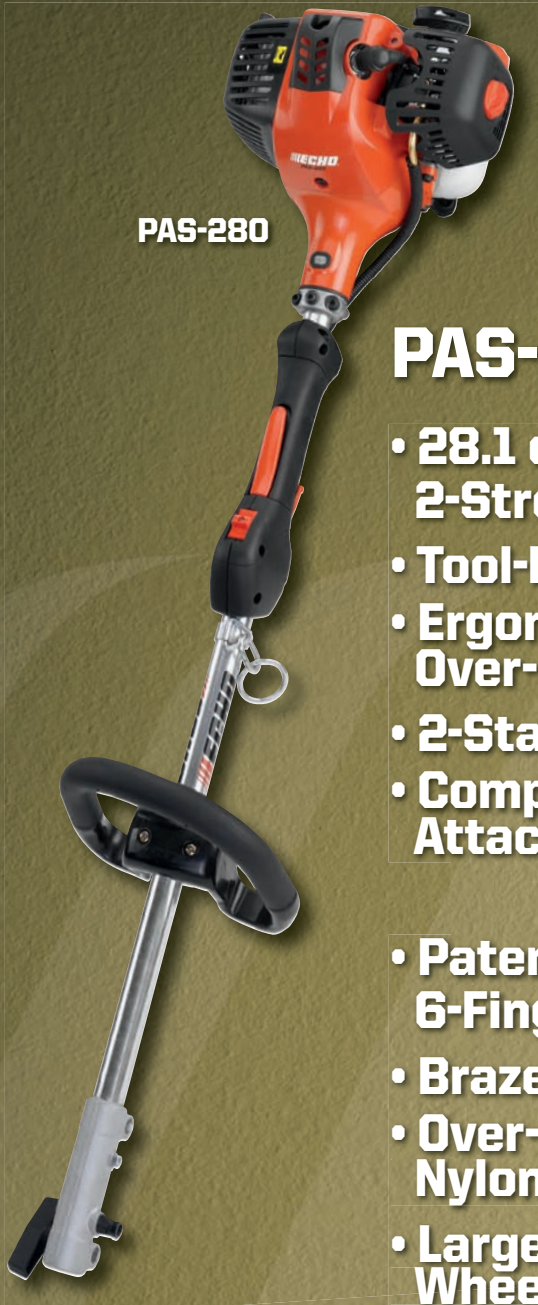

ECHO®

GET SERIOUS.

PAS-280

PAS-280 with BRD Attachment

- **28.1 cc Professional-Grade, 2-Stroke Engine**
- **Tool-less Coupler**
- **Ergonomic Handle with Rubber Over-mold**
- **2-Stage Air Filtration**
- **Compatible with 14 Different Attachments**

- **Patented, Replaceable 6-Finger Claw**
- **Brazed Carbide Tips**
- **Over-sized High-Impact Nylon Shield with Sight Line**
- **Large, Adjustable Guide Wheel with Solid Rubber Tread**
- **Works Exclusively with ECHO PAS-280 Power Source**

The new ECHO PAS-280 power source, when combined with the ECHO-exclusive Bed Redefiner (BRD) attachment (#99944200465), creates the perfect equipment for re-defining worn flower and mulch bed edges - doing the work seven times faster than with a shovel!

The BRD attachment features a patented, replaceable 6-finger claw with brazed carbide tips for rugged durability, an oversized high-impact nylon shield with sight line to keep material contained inside the bed, and a large, adjustable guide wheel to operate at the appropriate depth. The BRD attachment works exclusively with ECHO's PAS-280 power source.