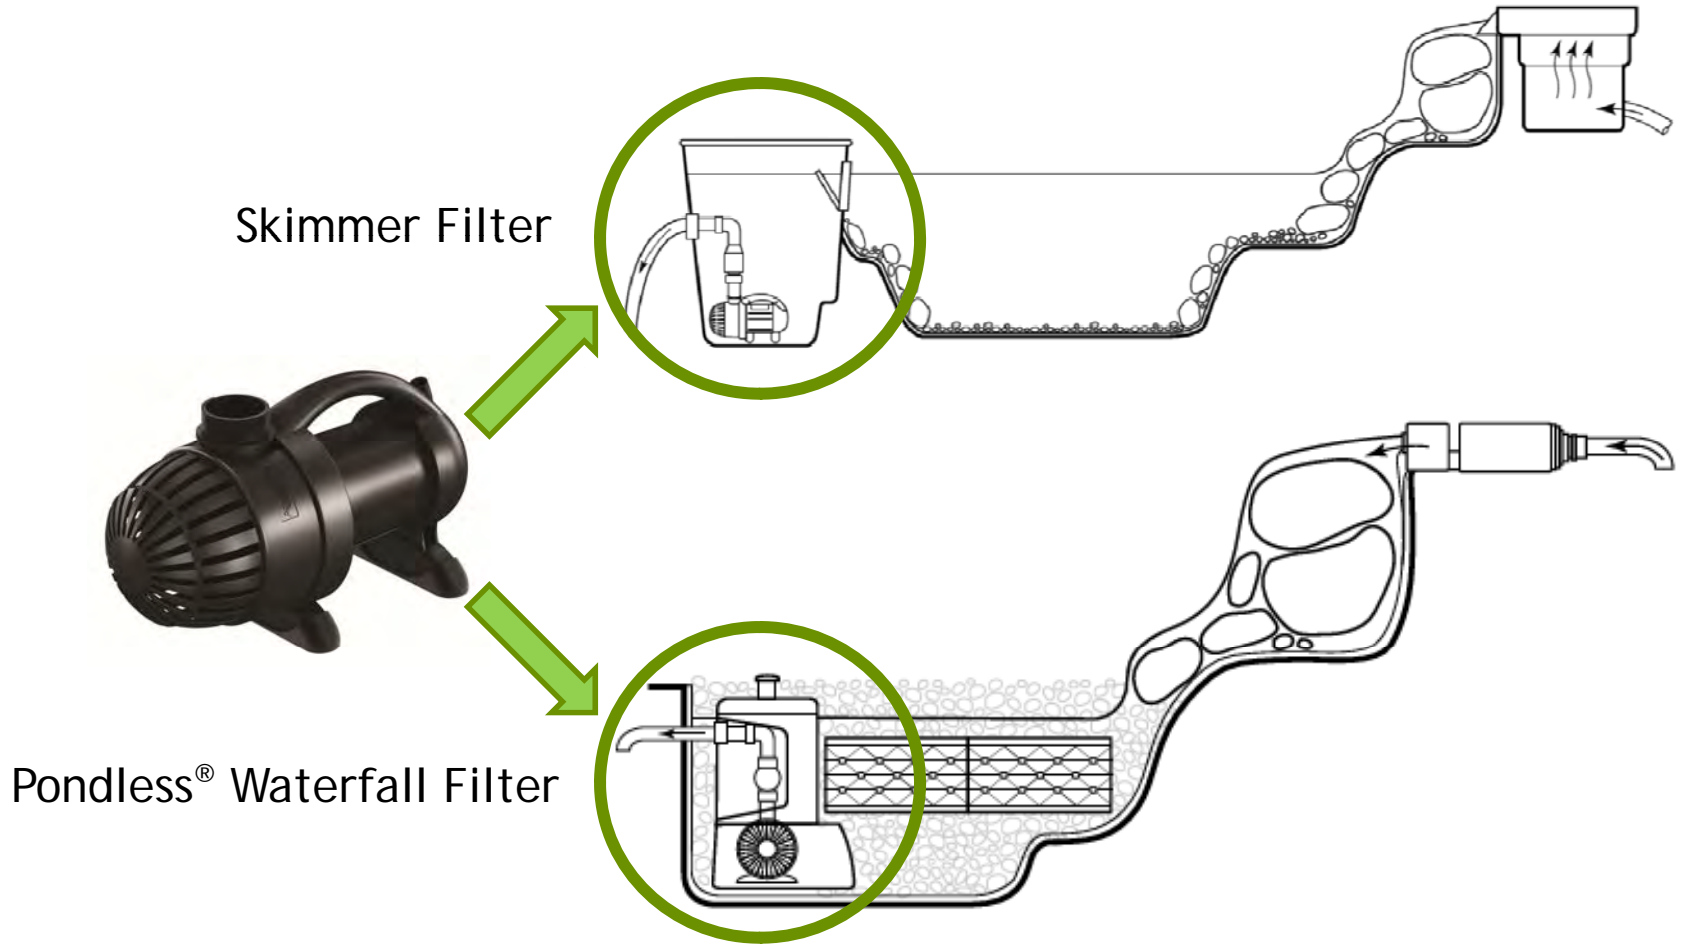

AQUASURGE® AND AQUASURGE® PRO

Design & Performance

The Aquasurge® Line Is Designed For Use In Water Features With Skimmer And Pondless® Waterfall Style Filters

The AquaSurge® Fits A Wide Variety Of Filters

- The AquaSurge® can be positioned horizontally on its vibration-reducing rubber feet
- If space is tight in the filter, the AquaSurge® can be positioned vertically on the stand that snaps onto the end of the pump

Horizontal

Vertical

The Aquasurge[®] Is Easy To Install

- A convenient selection of fittings are included with each AquaSurge[®] model
- These fittings save time and eliminate the frustrating process of trying to find the right plumbing fittings in the store

1 1/2" Rotational Ball Output

1", 1 1/4", 1 1/2"
Multi Hose Adaptors

1 1/2" Female Coupling

Rotational Ball Socket Fitting

- Adjustable, rotating fitting allows the pump discharge to be adjusted to the perfect position