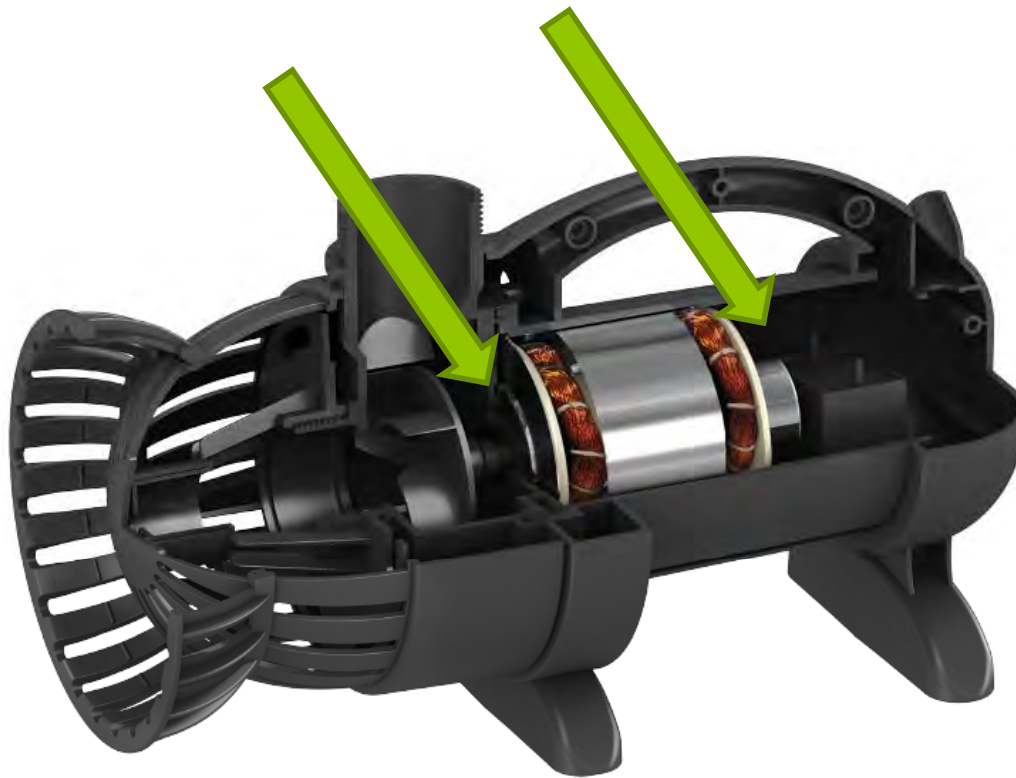

1 1/2" Rotational Ball Output

1", 1 1/4", 1 1/2"
Multi Hose Adaptors

1 1/2" Female Coupling

Rotational Ball Socket Fitting

- Adjustable, rotating fitting allows the pump discharge to be adjusted to the perfect position

Rotational ball socket

No Tools Required For Installation

- Fittings with threaded collars provide easy pump installation and removal.

Energy-Efficient Asynchronous Motor

- Combines the electrical efficiency of a magnetic-driven pump (mag-drive) with the flow rates of a conventional electric motor-driven pump.

Aquasurge[®] Pumps - Performance Comparison

Old generation

New generation

	Aquascape AquaSurge [®] 2000	NEW Aquascape AquaSurge [®] 2000	
GPH @ 5 ft.	1,500 GPH	1,800 GPH	20% flow increase
Watts	250 W	90 W	63% power savings

Stainless-Steel Rotor Resists Corrosion

Water Cooling Ports Increase Circulation Around The Rotating Parts
Ensuring That The Motor Operates At The Optimum Temperature

Four Models to Choose From

AquaSurge®
2000