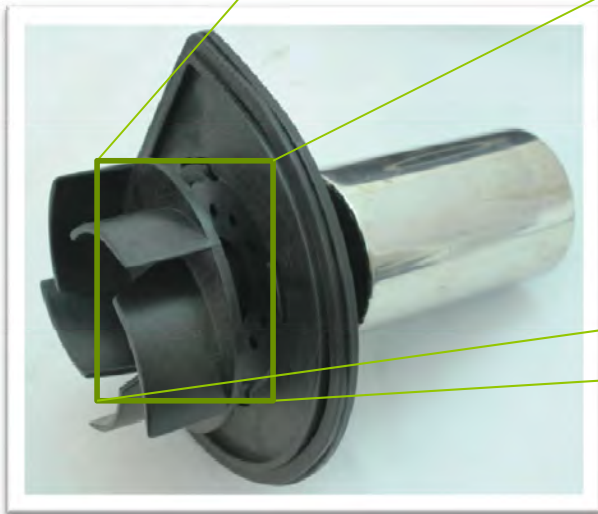

Built to Last

- Designed to meet the rigorous demands of operating 24 hours a day and 7 days a week.

Ceramic Shaft And Bearings

- Provides exceptional hardness, durability and less rotating resistance compared to steel, ensuring the rotor spins smoothly and efficiently.

Stainless-Steel Rotor Resists Corrosion

Water Cooling Ports Increase Circulation Around The Rotating Parts
Ensuring That The Motor Operates At The Optimum Temperature

Four Models to Choose From

AquaSurge®
2000