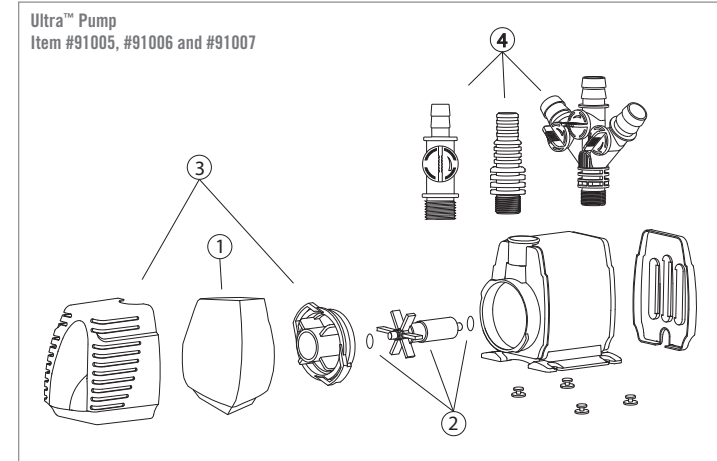

Ultra™ Pump Replacement Parts

ULTRA™ PUMP G3-ULTRA™ 400 - ITEM #91005, ULTRA™ 550 - #91006 AND ULTRA™ 800 - ITEM #91007 YEAR 2012-PRESENT			
Diagram Numbers	Item #	Product	Weight (lbs)
①	91033	Replacement Filter Sponge Kit 400 GPH	0.1
①	91034	Replacement Filter Sponge Kit 550 GPH	0.1
①	91035	Replacement Filter Sponge Kit 800 GPH	0.1
②	91039	Replacement Impeller Kit 400 GPH	0.1
②	91040	Replacement Impeller Kit 550 GPH	0.1
②	91041	Replacement Impeller Kit 800 GPH	0.1
③	91050	Front Cover Kit 400 GPH	0.1
③	91051	Front Cover Kit 550/800 GPH	0.1
④	91055	Replacement Discharge Fitting Kit 400/550/800 GPH	0.2
	91045	Fountain Head Kit 400/550/800 GPH - NOT SHOWN	0.5

Ultra™ Pump Replacement Parts

ULTRA™ PUMP G3-ULTRA™ 1100 - ITEM #91008, ULTRA™ 1500 - ITEM #91009 AND ULTRA™ 2000 - ITEM #91010 – YEAR 2012-PRESENT			
Diagram Numbers	Item #	Product	Weight (lbs)
①	91036	Replacement Filter Sponge Kit 1100 GPH	0.1
①	91037	Replacement Filter Sponge Kit 1500 GPH	0.1
①	91038	Replacement Filter Sponge Kit 2000 GPH	0.1
②	91042	Replacement Impeller Kit 1100 GPH	0.3
②	91043	Replacement Impeller Kit 1500 GPH	0.3
②	91044	Replacement Impeller Kit 2000 GPH	0.3
③	91052	Front Cover Kit 1100 GPH	0.3
③	91053	Front Cover Kit 1500/2000 GPH	0.3
④	91056	Replacement Discharge Fitting Kit 1100 GPH	0.2
④	91057	Replacement Discharge Fitting Kit 1500/2000 GPH	0.2
	91046	Fountain Head Kit 1100/1500/2000 GPH - NOT SHOWN	0.5