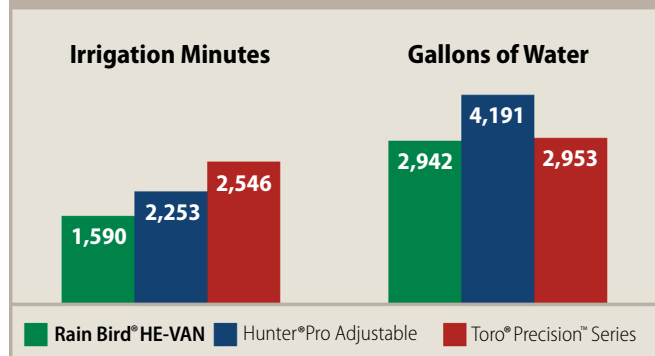

Shorter Run Times

- Dramatically reduce zone run times compared to competitive nozzles, helping you stay within tight watering windows.
- Less run time means less water and that equals significant savings for customers.

Rain Bird® HE-VAN

Hunter®Pro Adjustable

Toro® Precision™ Series

Estimated Annual Run Time and Water Usage

Maximum Flexibility

- Full adjustability from 0° to 360° saves time and means fewer nozzles to stock.
- 8', 10', 12' and 15' models with up to 25% radius reduction for a wide variety of landscape applications.
- Matched precipitation rates allow you to install Rain Bird® HE-VAN, MPR and U-Series Nozzles on the same zone.