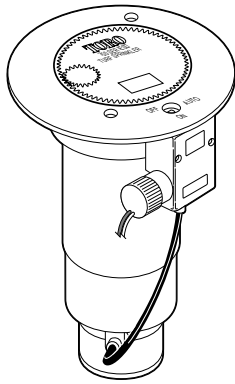

## Model Number Information

754-XX-XXX				
Arc	Body Threads	Valve	Nozzle	Pressure Regulation*
4 = Full-circle	0 = NPT 4 = ACME 5 = BSP	1 = NO Valve-In-Head 2 = Check-O-Matic 6 = Electric Valve-In-Head	52 53 54 55 56 57 58 59	5 = 50 PSI 6 = 65 PSI 8 = 80 PSI 1 = 100 PSI

\* Pressure Regulation available on Electric VIH models only.