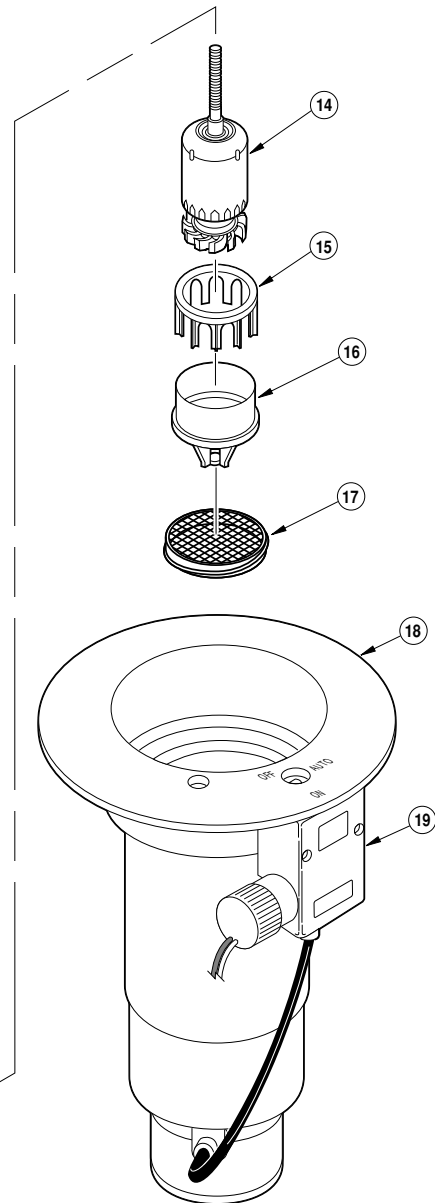

## Model Number Information

754-XX-XXX				
Arc	Body Threads	Valve	Nozzle	Pressure Regulation*
4 = Full-circle	0 = NPT 4 = ACME 5 = BSP	1 = NO Valve-In-Head 2 = Check-O-Matic 6 = Electric Valve-In-Head	52 53 54 55 56 57 58 59	5 = 50 PSI 6 = 65 PSI 8 = 80 PSI 1 = 100 PSI