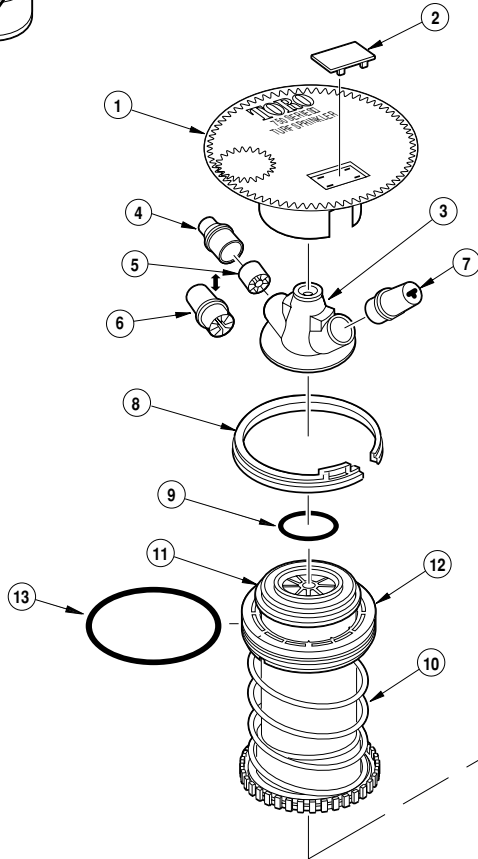

## Model Number Information

754-XX-XXX				
Arc	Body Threads	Valve	Nozzle	Pressure Regulation*
4 = Full-circle	0 = NPT 4 = ACME 5 = BSP	1 = NO Valve-In-Head 2 = Check-O-Matic 6 = Electric Valve-In-Head	52 53 54 55 56 57 58 59	5 = 50 PSI 6 = 65 PSI 8 = 80 PSI 1 = 100 PSI

\* Pressure Regulation available on Electric VIH models only.