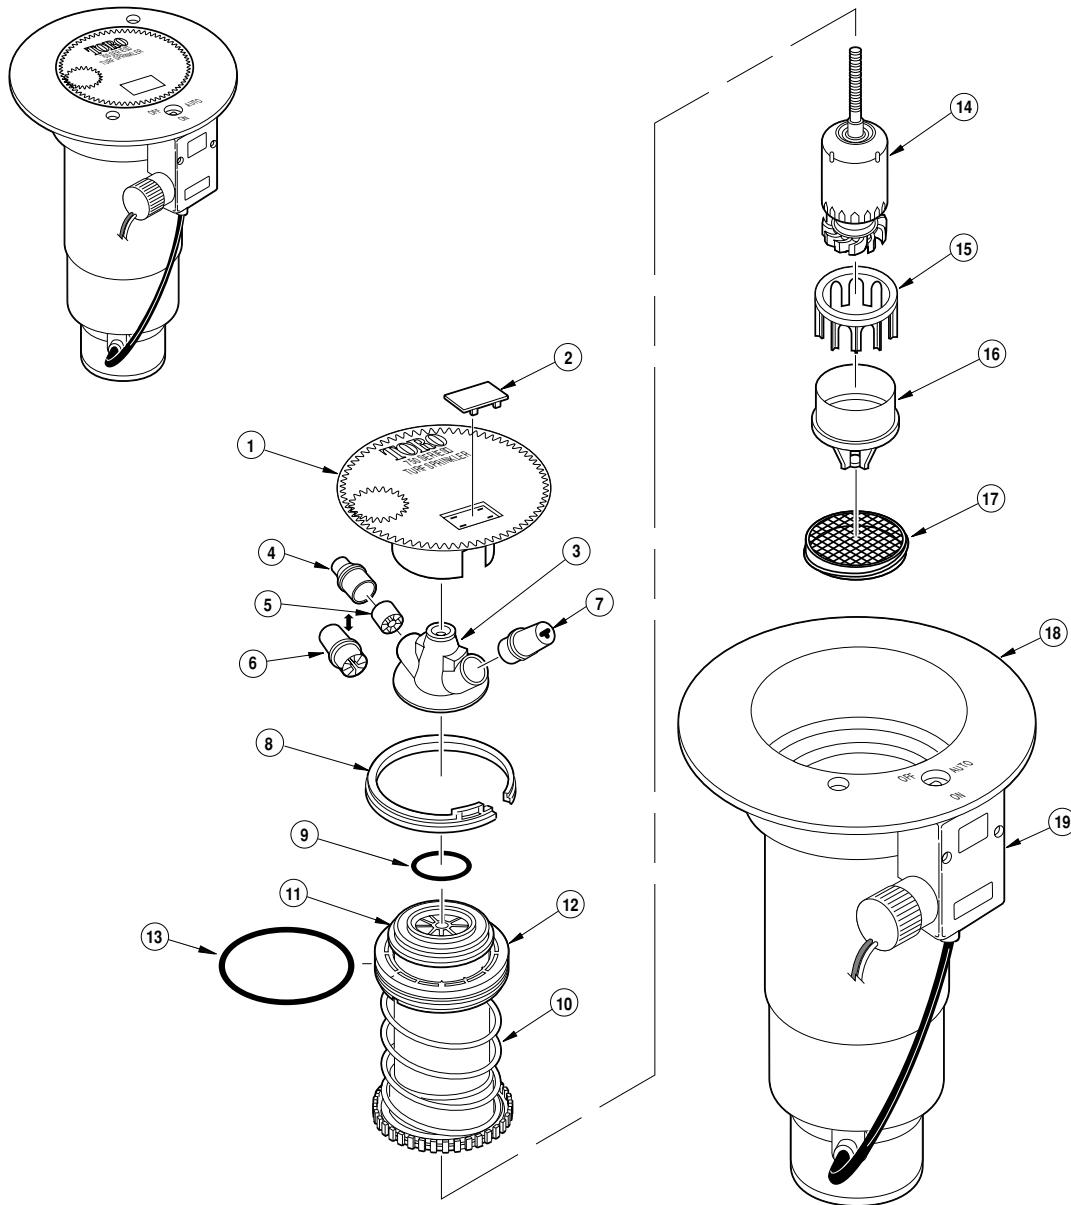

750 Series

Model Number Information

754-XX-XXX				
Arc	Body Threads	Valve	Nozzle	Pressure Regulation*
4 = Full-circle	0 = NPT 4 = ACME 5 = BSP	1 = NO Valve-In-Head 2 = Check-O-Matic 6 = Electric Valve-In-Head	52 53 54 55 56 57 58 59	5 = 50 PSI 6 = 65 PSI 8 = 80 PSI 1 = 100 PSI

* Pressure Regulation available on Electric VIH models only.