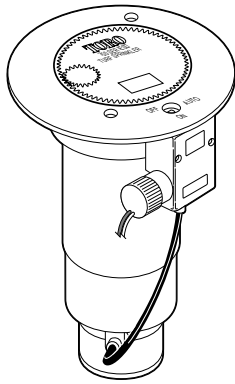

750 Series

Model Number Information

754-XX-XXX				
Arc	Body Threads	Valve	Nozzle	Pressure Regulation*
4 = Full-circle	0 = NPT 4 = ACME 5 = BSP	1 = NO Valve-In-Head 2 = Check-O-Matic 6 = Electric Valve-In-Head	52 53 54 55 56 57 58 59	5 = 50 PSI 6 = 65 PSI 8 = 80 PSI 1 = 100 PSI
				* Pressure Regulation available on Electric VIH models only.