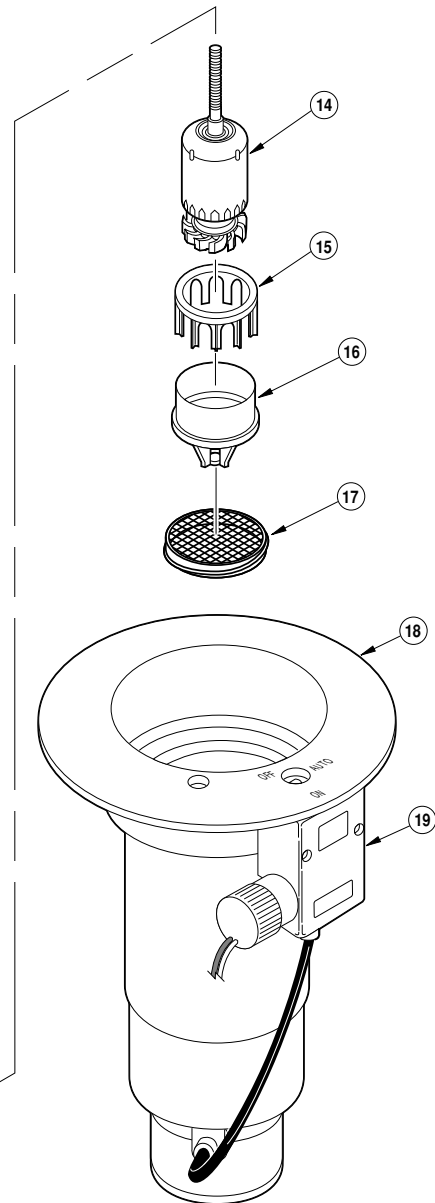

750 Series

Model Number Information

754-XX-XXX				
Arc	Body Threads	Valve	Nozzle	Pressure Regulation*
4 = Full-circle	0 = NPT 4 = ACME 5 = BSP	1 = NO Valve-In-Head 2 = Check-O-Matic 6 = Electric Valve-In-Head	52 53 54 55 56 57 58 59	5 = 50 PSI 6 = 65 PSI 8 = 80 PSI 1 = 100 PSI
				* Pressure Regulation available on Electric VIH models only.