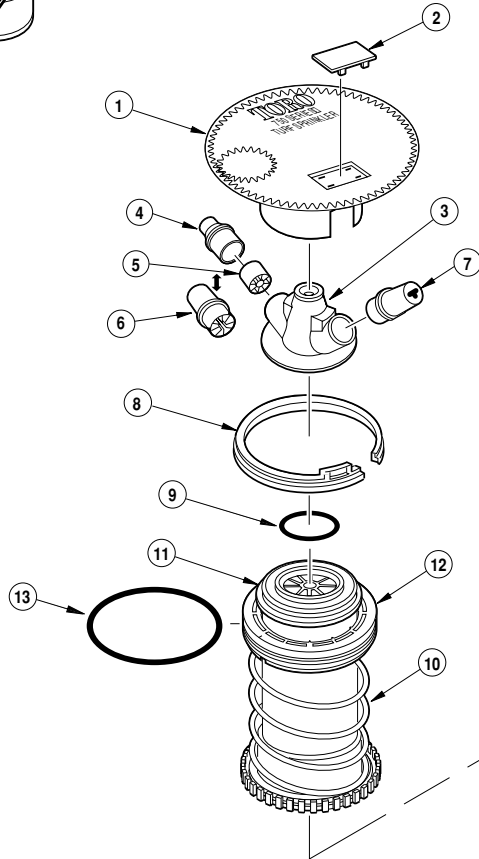

750 Series

Model Number Information

754-XX-XXX				
Arc	Body Threads	Valve	Nozzle	Pressure Regulation*
4 = Full-circle	0 = NPT 4 = ACME 5 = BSP	1 = NO Valve-In-Head 2 = Check-O-Matic 6 = Electric Valve-In-Head	52 53 54 55 56 57 58 59	5 = 50 PSI 6 = 65 PSI 8 = 80 PSI 1 = 100 PSI
				* Pressure Regulation available on Electric VIH models only.