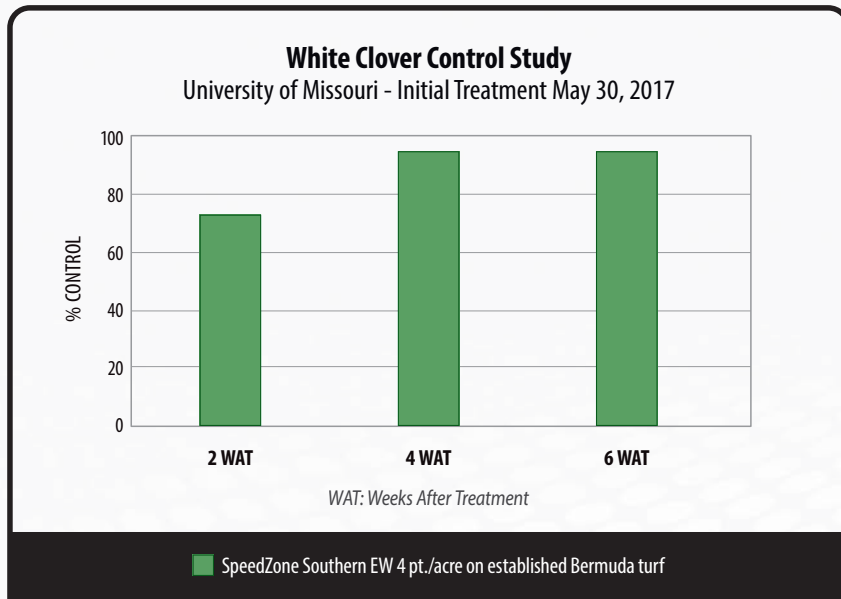

THE PROOF

Size	Product Code	EPA Reg. No.
30 gallon	8741046	2217-1031
2.5 gallon	8741126	
1 gallon	8741076