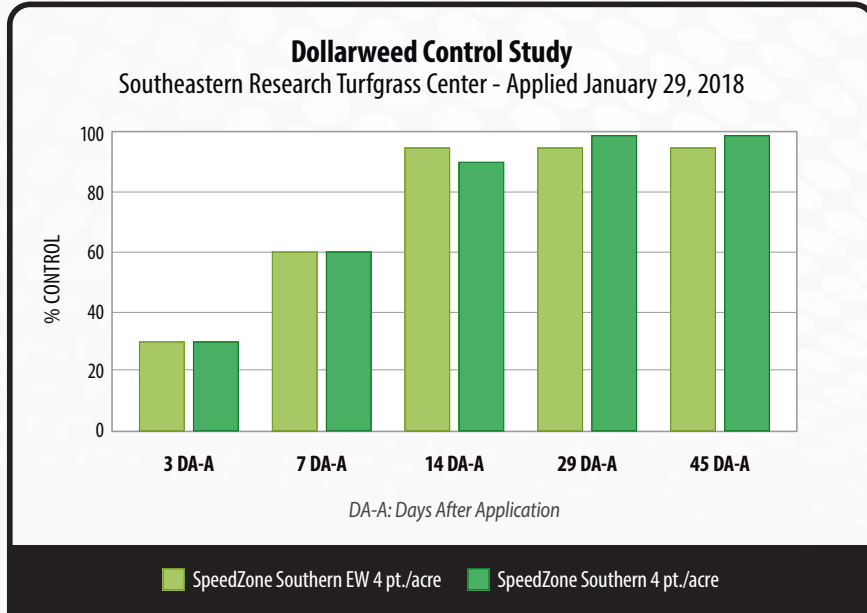

THE PROOF

Size	Product Code	EPA Reg. No.
30 gallon	8741046	2217-1031
2.5 gallon	8741126	
1 gallon	8741076