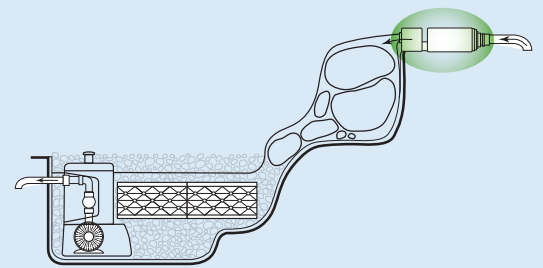

WATERFALL SPILLWAY

The Aquascape Waterfall Spillway makes it easy to create a waterfall or stream, providing smooth, consistent, leak-free water flow. As the incoming water rushes in, the water is diffused by strategically positioned internal barriers to create a smooth flow of water. Its durable design allows boulders, gravel, soil, or other creative landscape material to be set directly on top, making it easy to camouflage into the surrounding landscape.

- Makes it easy to create a waterfall or stream
- Easy to camouflage into the surrounding landscape
- Ideal for a wide variety of water features, including Pondless® Waterfalls
- Fittings included for quick and easy installation
- The professional grade Waterfall Spillway comes with a lifetime warranty

- ① Strategically positioned internal barriers diffuse water to create a smooth-flowing waterfall
- ② Durable design stands up to the elements and allows boulders, logs, and more to be set directly on top to disguise
- ③ Wide spillway opening handles high flow rates
- ④ Professional, watertight plumbing connection
- ⑤ Multiple fittings included for quick and easy installation

Pond Application

Pondless® Waterfall Application

Specification Chart

	12"	22"
Spillway Width	12"	22"
Bulkhead Port	Single 2"	Single 2"
Fittings Included	2" PVC slip and 1.5" barbed hose fitting	2" PVC slip and 1.5" barbed hose fitting
Maximum Flow Rate	4,000 GPH / 15,141 LPH	7,500 GPH / 28,000 LPH
Spillway Dimensions	10.5"L x 14"W x 5"H	17.5"L x 24"W x 5"H
Packaged Weight	4.5 lb.	9 lb.
Packaged Dimensions	14"L x 15"W x 5.5"H	24"L x 17"W x 5"H