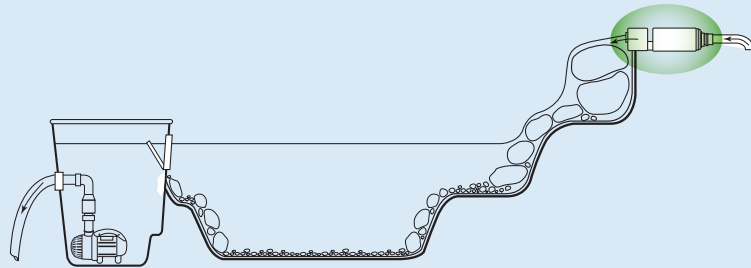

Pond Application