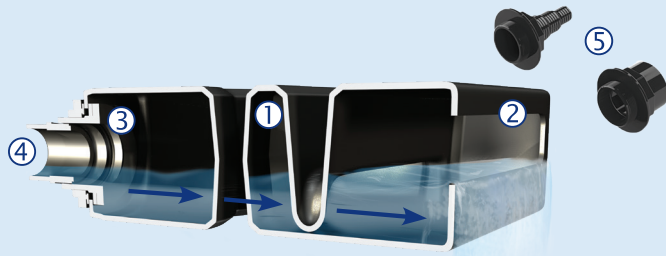

WATERFALL SPILLWAY

The Aquascape Waterfall Spillway makes it easy to create a waterfall or stream, providing smooth, consistent, leak-free water flow. As the incoming water rushes in, the water is diffused by strategically positioned internal barriers to create a smooth flow of water. Its durable design allows boulders, gravel, soil, or other creative landscape material to be set directly on top, making it easy to camouflage into the surrounding landscape.

- Makes it easy to create a waterfall or stream
- Easy to camouflage into the surrounding landscape
- Ideal for a wide variety of water features, including Pondless® Waterfalls
- Fittings included for quick and easy installation
- The professional grade Waterfall Spillway comes with a lifetime warranty

- ① Strategically positioned internal barriers diffuse water to create a smooth-flowing waterfall
- ② Durable design stands up to the elements and allows boulders, logs, and more to be set directly on top to disguise
- ③ Wide spillway opening handles high flow rates
- ④ Professional, watertight plumbing connection
- ⑤ Multiple fittings included for quick and easy installation

Pond Application

Pondless® Waterfall Application

Specification Chart

	12"	22"
Spillway Width	12"	22"
Bulkhead Port	Single 2"	Single 2"
Fittings Included	2" PVC slip and 1.5" barbed hose fitting	2" PVC slip and 1.5" barbed hose fitting
Maximum Flow Rate	4,000 GPH / 15,141 LPH	7,500 GPH / 28,000 LPH
Spillway Dimensions	10.5"L x 14"W x 5"H	17.5"L x 24"W x 5"H
Packaged Weight	4.5 lb.	9 lb.
Packaged Dimensions	14"L x 15"W x 5.5"H	24"L x 17"W x 5"H