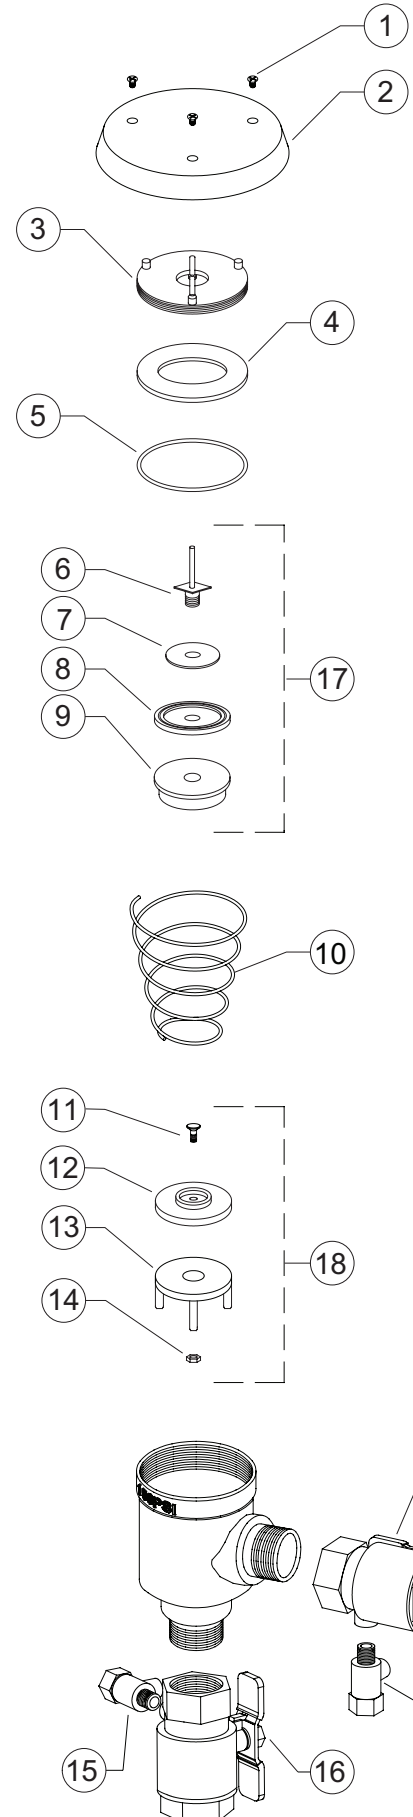

MODEL 720A

Pressure Vacuum Breakers

1/2" to 1"

ITEM NO.	DESCRIPTION	PART NO.
1	CANOPY SCREW	721-11
2	CANOPY	721-3
3	BONNET	721-20
4	PLASTIC WASHER	721A-12
5	O-RING	WK-138N
6	LOAD NUT & GUIDE	721-90
7	LOAD WASHER	721-80
8	DISC UPPER	721A-34
9	POPPET	721-30
10	SPRING	721-33
11	SCREW	721-11A
12	LOWER DISC	721B-34
13	GUIDE SPIDER	721-31
14	NUT, HEX	721-9A
15	TEST COCK	18-860
16	BALL VALVE 1/2" TAP	12-850T
	BALL VALVE 3/4" TAP	34-850T
	BALL VALVE 1" TAP	1-850T
17	POPPET ASSEMBLY	721-300
18	SPIDER ASSEMBLY	721-310

REPAIR KITS

RK1-720A

REPAIR KIT
MODEL 720A, 1/2", 3/4" & 1"

PART NO.	QTY.	DESCRIPTION
721A-12	1	PLASTIC WASHER
WK-138N	1	O-RING
721-33	1	SPRING
721-300	1	POPPET ASSEMBLY
721-310	1	SPIDER ASSEMBLY

MODEL 720A

Pressure Vacuum Breakers

1 1/4" to 2"

ITEM NO.	DESCRIPTION	PART NO.
1	CANOPY SCREW	724-11
2	CANOPY	724-3
3	RETAINER RING	724-32
4	BONNET	724-20-030F
5	WASHER	724A-12
6	O-RING	156N
7	LOAD NUT & GUIDE ROD	724-90
8	LOAD WASHER	724-80
9	UPPER DISC	724A-34
10	POPPET	724-30
11	SPRING	724-33
12	SCREW	724-11A
13	WASHER	62-14
14	LOWER DISC	724B-34
15	WASHER	724-80A
16	GUIDE SPIDER	724-31
17	NUT	5752-9
18	TEST COCK	14-860
19	NIPPLE, 1-1/4" ONLY	104-21B
20	BALL VALVE, 1-1/4" TAP	114-850T
	BALL VALVE, 1-1/2" TAP	112-850T
	BALL VALVE, 2" TAP	2-850T
21	POPPET ASSEMBLY	724-300
22	SPIDER ASSEMBLY	724-310

REPAIR KITS

RK2-720A

REPAIR KIT
MODEL 720A, 1 1/4", 1 1/2" & 2"

PART NO.	QTY.	DESCRIPTION
724A-12	1	WASHER
156N	1	O-RING
724-33	1	SPRING
724-300	1	POPPET ASSEMBLY
724-310	1	SPIDER ASSEMBLY