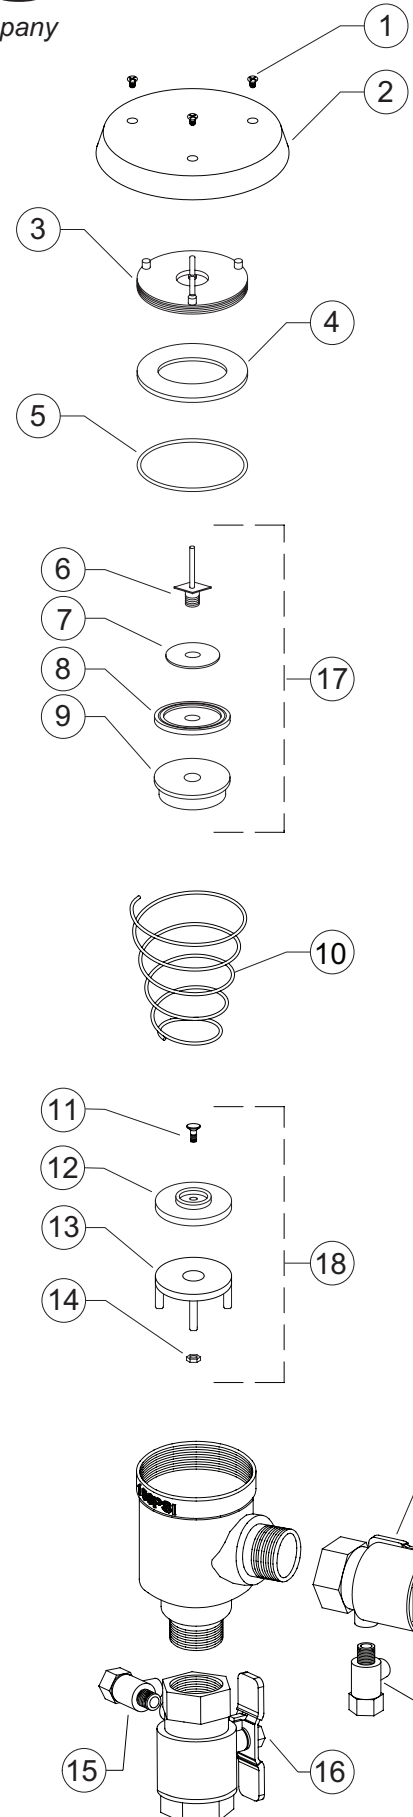

MODEL 720A

1/2" to 1"

WILKINS®

a ZURN® company

ITEM NO.	DESCRIPTION	PART NO.
1	CANOPY SCREW	721-11
2	CANOPY	721-3
3	BONNET	721-20
4	PLASTIC WASHER	721A-12
5	O-RING	WK-138N
6	LOAD NUT & GUIDE	721-90
7	LOAD WASHER	721-80
8	DISC UPPER	721A-34
9	POPPET	721-30
10	SPRING	721-33
11	SCREW	721-11A
12	LOWER DISC	721B-34
13	GUIDE SPIDER	721-31
14	NUT, HEX	721-9A
15	TEST COCK	18-860
16	BALL VALVE 1/2" TAP	12-850T
	BALL VALVE 3/4" TAP	34-850T
	BALL VALVE 1" TAP	1-850T
17	POPPET ASSEMBLY	721-300
18	SPIDER ASSEMBLY	721-310

REPAIR KITS

RK1-720A

REPAIR KIT
MODEL 720A, 1/2", 3/4" & 1"

PART NO.	QTY.	DESCRIPTION
721A-12	1	PLASTIC WASHER
WK-138N	1	O-RING
721-33	1	SPRING
721-300	1	POPPET ASSEMBLY
721-310	1	SPIDER ASSEMBLY

MODEL 720A **WILKINS**

a **ZURN** company

1 1/4" to 2"

ITEM NO.	DESCRIPTION	PART NO.
1	CANOPY SCREW	724-11
2	CANOPY	724-3
3	RETAINER RING	724-32
4	BONNET	724-20-030F
5	WASHER	724A-12
6	O-RING	156N
7	LOAD NUT & GUIDE ROD	724-90
8	LOAD WASHER	724-80
9	UPPER DISC	724A-34
10	POPPET	724-30
11	SPRING	724-33
12	SCREW	724-11A
13	WASHER	62-14
14	LOWER DISC	724B-34
15	WASHER	724-80A
16	GUIDE SPIDER	724-31
17	NUT	5752-9
18	TEST COCK	14-860
19	NIPPLE, 1-1/4" ONLY	104-21B
20	BALL VALVE, 1-1/4" TAP	114-850T
	BALL VALVE, 1-1/2" TAP	112-850T
	BALL VALVE, 2" TAP	2-850T
21	POPPET ASSEMBLY	724-300
22	SPIDER ASSEMBLY	724-310

REPAIR KITS

RK2-720A

REPAIR KIT
MODEL 720A, 1 1/4", 1 1/2" & 2"

PART NO.	QTY.	DESCRIPTION
724A-12	1	WASHER
156N	1	O-RING
724-33	1	SPRING
724-300	1	POPPET ASSEMBLY
724-310	1	SPIDER ASSEMBLY