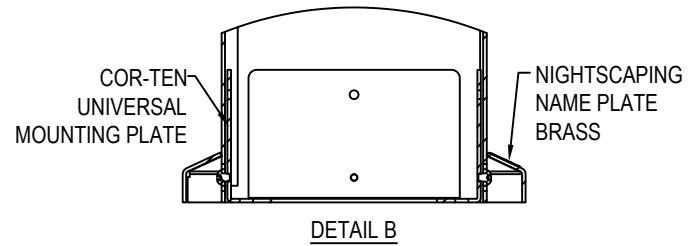

SELECT DESIRED COLOR:

- RUST WEATHERED STEEL
- DARK BRONZE POWDER COAT
- CUSTOM COLOR

SELECT DESIRED HEIGHT:

- 13" 21" (SHOWN) 32"
- 42" 80"

NOTES:

1. INSTALLATION TO BE COMPLETED IN ACCORDANCE WITH MANUFACTURER'S SPECIFICATIONS.
2. DO NOT SCALE DRAWING.
3. THIS DRAWING IS INTENDED FOR USE BY ARCHITECTS, ENGINEERS, CONTRACTORS, CONSULTANTS AND DESIGN PROFESSIONALS FOR PLANNING PURPOSES ONLY. THIS DRAWING MAY NOT BE USED FOR CONSTRUCTION.
4. ALL INFORMATION CONTAINED HEREIN WAS CURRENT AT THE TIME OF DEVELOPMENT BUT MUST BE REVIEWED AND APPROVED BY THE PRODUCT MANUFACTURER TO BE CONSIDERED ACCURATE.
5. CONTRACTOR'S NOTE: FOR PRODUCT AND COMPANY INFORMATION VISIT www.CADdetails.com/info AND ENTER REFERENCE NUMBER 5274-020

ESTATE SERIES: CORTEN STEEL BOLLARDS

DECORATIVE STEEL BOLLARD PATHWAY LIGHT: 6 X 6 ST. JAMES CE® DESIGN