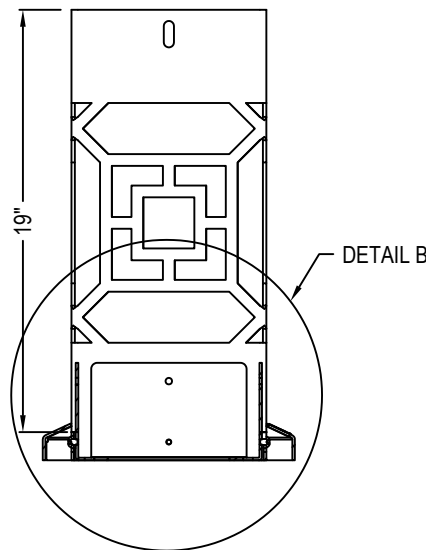

SELECT DESIRED COLOR:

- RUST WEATHERED STEEL
- DARK BRONZE POWDER COAT
- CUSTOM COLOR

SELECT DESIRED HEIGHT:

- 13" 21" (SHOWN) 32"
- 42" 80"

NOTES:

1. INSTALLATION TO BE COMPLETED IN ACCORDANCE WITH MANUFACTURER'S SPECIFICATIONS.
2. DO NOT SCALE DRAWING.
3. THIS DRAWING IS INTENDED FOR USE BY ARCHITECTS, ENGINEERS, CONTRACTORS, CONSULTANTS AND DESIGN PROFESSIONALS FOR PLANNING PURPOSES ONLY. THIS DRAWING MAY NOT BE USED FOR CONSTRUCTION.
4. ALL INFORMATION CONTAINED HEREIN WAS CURRENT AT THE TIME OF DEVELOPMENT BUT MUST BE REVIEWED AND APPROVED BY THE PRODUCT MANUFACTURER TO BE CONSIDERED ACCURATE.
5. CONTRACTOR'S NOTE: FOR PRODUCT AND COMPANY INFORMATION VISIT www.CADdetails.com/info AND ENTER REFERENCE NUMBER 5274-020

ESTATE SERIES: CORTEN STEEL BOLLARDS

DECORATIVE STEEL BOLLARD PATHWAY LIGHT: 6 X 6 ST. JAMES CE® DESIGN