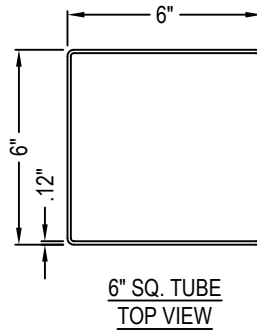

SELECT DESIRED COLOR:

- RUST WEATHERED STEEL
- DARK BRONZE POWDER COAT
- CUSTOM COLOR

SELECT DESIRED HEIGHT:

- 13" 21" (SHOWN) 32"
- 42" 80"

NOTES:

1. INSTALLATION TO BE COMPLETED IN ACCORDANCE WITH MANUFACTURER'S SPECIFICATIONS.
2. DO NOT SCALE DRAWING.
3. THIS DRAWING IS INTENDED FOR USE BY ARCHITECTS, ENGINEERS, CONTRACTORS, CONSULTANTS AND DESIGN PROFESSIONALS FOR PLANNING PURPOSES ONLY. THIS DRAWING MAY NOT BE USED FOR CONSTRUCTION.
4. ALL INFORMATION CONTAINED HEREIN WAS CURRENT AT THE TIME OF DEVELOPMENT BUT MUST BE REVIEWED AND APPROVED BY THE PRODUCT MANUFACTURER TO BE CONSIDERED ACCURATE.
5. CONTRACTOR'S NOTE: FOR PRODUCT AND COMPANY INFORMATION VISIT www.CADdetails.com/info AND ENTER REFERENCE NUMBER 5274-020

ESTATE SERIES: CORTEN STEEL BOLLARDS

DECORATIVE STEEL BOLLARD PATHWAY LIGHT: 6 X 6 ST. JAMES CE® DESIGN