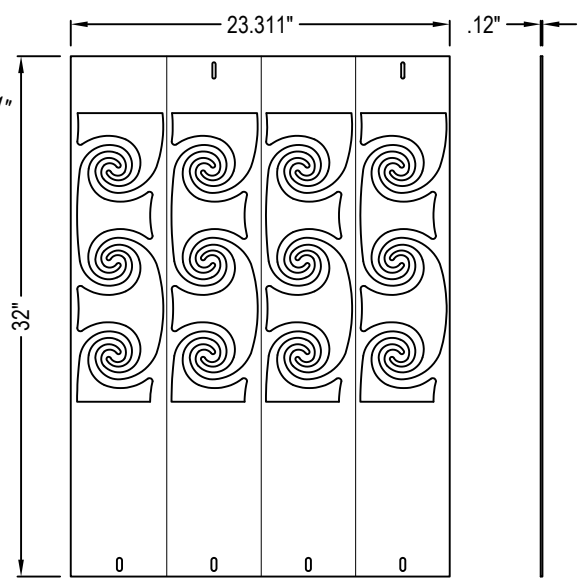

SELECT DESIRED COLOR:

- RUST WEATHERED STEEL
- DARK BRONZE POWDER COAT
- CUSTOM COLOR

SELECT DESIRED HEIGHT:

- 13" 21" (SHOWN) 32"
- 42 80"

FRONT VIEW

SIDE VIEW

FLAT PATTERN FRONT VIEW

FLAT PATTERN SIDE VIEW

ESTATE SERIES: CORTEN STEEL BOLLARDS

DECORATIVE STEEL BOLLARD PATHWAY LIGHT: 6 X 6 SPIRAL DESIGN