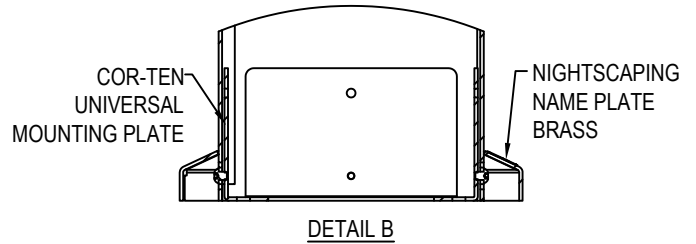

SELECT DESIRED COLOR:

- RUST WEATHERED STEEL
- DARK BRONZE POWDER COAT
- CUSTOM COLOR

SELECT DESIRED HEIGHT:

- 13" 21" (SHOWN) 32"
- 42 80"

FRONT VIEW

SIDE VIEW

FLAT PATTERN FRONT VIEW

FLAT PATTERN SIDE VIEW