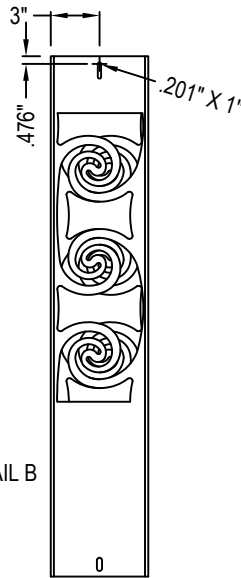

SELECT DESIRED COLOR:

- RUST WEATHERED STEEL
- DARK BRONZE POWDER COAT
- CUSTOM COLOR

SELECT DESIRED HEIGHT:

- 13" 21" (SHOWN) 32"
- 42 80"

FRONT VIEW

SIDE VIEW

FLAT PATTERN FRONT VIEW

FLAT PATTERN SIDE VIEW

NOTES:

1. INSTALLATION TO BE COMPLETED IN ACCORDANCE WITH MANUFACTURER'S SPECIFICATIONS.
2. DO NOT SCALE DRAWING.
3. THIS DRAWING IS INTENDED FOR USE BY ARCHITECTS, ENGINEERS, CONTRACTORS, CONSULTANTS AND DESIGN PROFESSIONALS FOR PLANNING PURPOSES ONLY. THIS DRAWING MAY NOT BE USED FOR CONSTRUCTION.
4. ALL INFORMATION CONTAINED HEREIN WAS CURRENT AT THE TIME OF DEVELOPMENT BUT MUST BE REVIEWED AND APPROVED BY THE PRODUCT MANUFACTURER TO BE CONSIDERED ACCURATE.
5. CONTRACTOR'S NOTE: FOR PRODUCT AND COMPANY INFORMATION VISIT www.CADdetails.com/info AND ENTER REFERENCE NUMBER 5274-021

ESTATE SERIES: CORTEN STEEL BOLLARDS

DECORATIVE STEEL BOLLARD PATHWAY LIGHT: 6 X 6 SPIRAL DESIGN