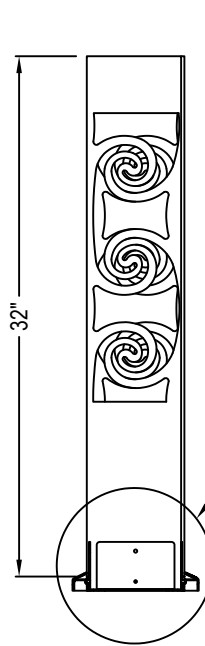

SELECT DESIRED COLOR:

- RUST WEATHERED STEEL
- DARK BRONZE POWDER COAT
- CUSTOM COLOR

SELECT DESIRED HEIGHT:

- 13" 21" (SHOWN) 32"
- 42 80"

FRONT VIEW

SIDE VIEW

FLAT PATTERN FRONT VIEW

FLAT PATTERN SIDE VIEW

NOTES:

1. INSTALLATION TO BE COMPLETED IN ACCORDANCE WITH MANUFACTURER'S SPECIFICATIONS.
2. DO NOT SCALE DRAWING.
3. THIS DRAWING IS INTENDED FOR USE BY ARCHITECTS, ENGINEERS, CONTRACTORS, CONSULTANTS AND DESIGN PROFESSIONALS FOR PLANNING PURPOSES ONLY. THIS DRAWING MAY NOT BE USED FOR CONSTRUCTION.
4. ALL INFORMATION CONTAINED HEREIN WAS CURRENT AT THE TIME OF DEVELOPMENT BUT MUST BE REVIEWED AND APPROVED BY THE PRODUCT MANUFACTURER TO BE CONSIDERED ACCURATE.
5. CONTRACTOR'S NOTE: FOR PRODUCT AND COMPANY INFORMATION VISIT www.CADdetails.com/info AND ENTER REFERENCE NUMBER 5274-021

ESTATE SERIES: CORTEN STEEL BOLLARDS

DECORATIVE STEEL BOLLARD PATHWAY LIGHT: 6 X 6 SPIRAL DESIGN