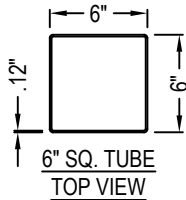

SELECT DESIRED COLOR:

- RUST WEATHERED STEEL
- DARK BRONZE POWDER COAT
- CUSTOM COLOR

SELECT DESIRED HEIGHT:

- 13" 21" (SHOWN) 32"
- 42 80"

FRONT VIEW

SIDE VIEW

FLAT PATTERN FRONT VIEW

FLAT PATTERN SIDE VIEW