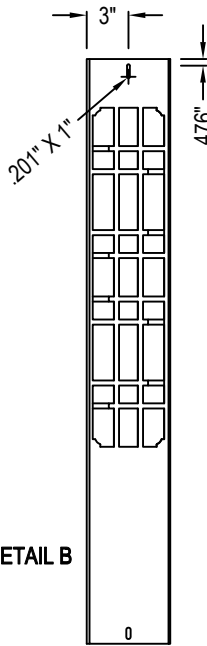

SELECT DESIRED COLOR:

- RUST WEATHERED STEEL
- DARK BRONZE POWDER COAT
- CUSTOM COLOR

SELECT DESIRED HEIGHT:

- 13" 21" 32"
- 42" (SHOWN) 80"

PERSPECTIVE
(25" HEIGHT)

FRONT VIEW

SIDE VIEW

FLAT PATTERN
FRONT VIEW

FLAT PATTERN
SIDE VIEW

NOTES:

1. INSTALLATION TO BE COMPLETED IN ACCORDANCE WITH MANUFACTURER'S SPECIFICATIONS.
2. DO NOT SCALE DRAWING.
3. THIS DRAWING IS INTENDED FOR USE BY ARCHITECTS, ENGINEERS, CONTRACTORS, CONSULTANTS AND DESIGN PROFESSIONALS FOR PLANNING PURPOSES ONLY. THIS DRAWING MAY NOT BE USED FOR CONSTRUCTION.
4. ALL INFORMATION CONTAINED HEREIN WAS CURRENT AT THE TIME OF DEVELOPMENT BUT MUST BE REVIEWED AND APPROVED BY THE PRODUCT MANUFACTURER TO BE CONSIDERED ACCURATE.
5. CONTRACTOR'S NOTE: FOR PRODUCT AND COMPANY INFORMATION VISIT www.CADdetails.com/info AND ENTER REFERENCE NUMBER 5274-018

ESTATE SERIES: CORTEN STEEL BOLLARDS

DECORATIVE STEEL BOLLARD PATHWAY LIGHT: 6 X 6 MISSION DESIGN