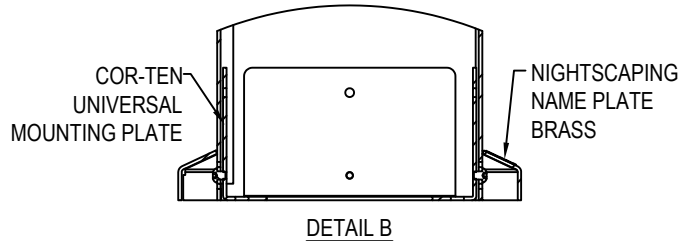

SELECT DESIRED COLOR:

- RUST WEATHERED STEEL
- DARK BRONZE POWDER COAT
- CUSTOM COLOR

SELECT DESIRED HEIGHT:

- 13" 21" 32"
- 42" (SHOWN) 80"

PERSPECTIVE
(25" HEIGHT)

FRONT VIEW

SIDE VIEW

FLAT PATTERN
FRONT VIEW

FLAT PATTERN
SIDE VIEW

NOTES:

1. INSTALLATION TO BE COMPLETED IN ACCORDANCE WITH MANUFACTURER'S SPECIFICATIONS.
2. DO NOT SCALE DRAWING.
3. THIS DRAWING IS INTENDED FOR USE BY ARCHITECTS, ENGINEERS, CONTRACTORS, CONSULTANTS AND DESIGN PROFESSIONALS FOR PLANNING PURPOSES ONLY. THIS DRAWING MAY NOT BE USED FOR CONSTRUCTION.
4. ALL INFORMATION CONTAINED HEREIN WAS CURRENT AT THE TIME OF DEVELOPMENT BUT MUST BE REVIEWED AND APPROVED BY THE PRODUCT MANUFACTURER TO BE CONSIDERED ACCURATE.
5. CONTRACTOR'S NOTE: FOR PRODUCT AND COMPANY INFORMATION VISIT www.CADdetails.com/info AND ENTER REFERENCE NUMBER 5274-018