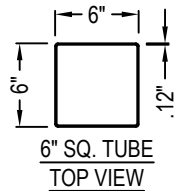

SELECT DESIRED COLOR:

- RUST WEATHERED STEEL
- DARK BRONZE POWDER COAT
- CUSTOM COLOR

SELECT DESIRED HEIGHT:

- 13" 21" 32"
- 42" (SHOWN) 80"

PERSPECTIVE
(25" HEIGHT)

FRONT VIEW

SIDE VIEW

FLAT PATTERN
FRONT VIEW

FLAT PATTERN
SIDE VIEW

NOTES:

1. INSTALLATION TO BE COMPLETED IN ACCORDANCE WITH MANUFACTURER'S SPECIFICATIONS.
2. DO NOT SCALE DRAWING.
3. THIS DRAWING IS INTENDED FOR USE BY ARCHITECTS, ENGINEERS, CONTRACTORS, CONSULTANTS AND DESIGN PROFESSIONALS FOR PLANNING PURPOSES ONLY. THIS DRAWING MAY NOT BE USED FOR CONSTRUCTION.
4. ALL INFORMATION CONTAINED HEREIN WAS CURRENT AT THE TIME OF DEVELOPMENT BUT MUST BE REVIEWED AND APPROVED BY THE PRODUCT MANUFACTURER TO BE CONSIDERED ACCURATE.
5. CONTRACTOR'S NOTE: FOR PRODUCT AND COMPANY INFORMATION VISIT www.CADdetails.com/info AND ENTER REFERENCE NUMBER 5274-018