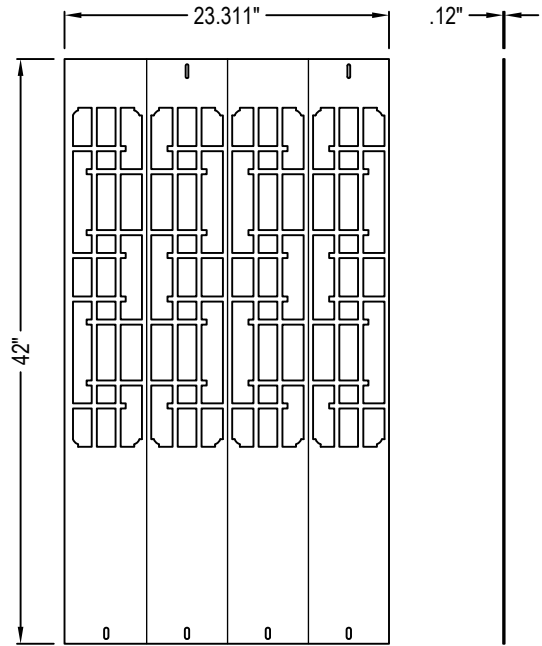

SELECT DESIRED COLOR:

- RUST WEATHERED STEEL
- DARK BRONZE POWDER COAT
- CUSTOM COLOR

SELECT DESIRED HEIGHT:

- 13" 21" 32"
- 42" (SHOWN) 80"

PERSPECTIVE
(25" HEIGHT)

FRONT VIEW

SIDE VIEW

FLAT PATTERN
FRONT VIEW

FLAT PATTERN
SIDE VIEW

NOTES:

1. INSTALLATION TO BE COMPLETED IN ACCORDANCE WITH MANUFACTURER'S SPECIFICATIONS.
2. DO NOT SCALE DRAWING.
3. THIS DRAWING IS INTENDED FOR USE BY ARCHITECTS, ENGINEERS, CONTRACTORS, CONSULTANTS AND DESIGN PROFESSIONALS FOR PLANNING PURPOSES ONLY. THIS DRAWING MAY NOT BE USED FOR CONSTRUCTION.
4. ALL INFORMATION CONTAINED HEREIN WAS CURRENT AT THE TIME OF DEVELOPMENT BUT MUST BE REVIEWED AND APPROVED BY THE PRODUCT MANUFACTURER TO BE CONSIDERED ACCURATE.
5. CONTRACTOR'S NOTE: FOR PRODUCT AND COMPANY INFORMATION VISIT www.CADdetails.com/info AND ENTER REFERENCE NUMBER 5274-018

ESTATE SERIES: CORTEN STEEL BOLLARDS

DECORATIVE STEEL BOLLARD PATHWAY LIGHT: 6 X 6 MISSION DESIGN