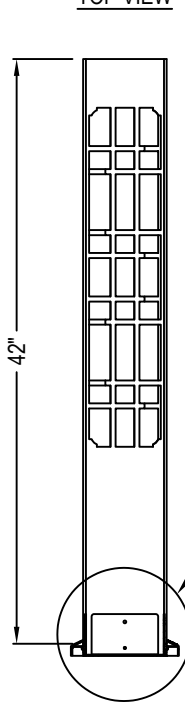

SELECT DESIRED COLOR:

- RUST WEATHERED STEEL
- DARK BRONZE POWDER COAT
- CUSTOM COLOR

SELECT DESIRED HEIGHT:

- 13" 21" 32"
- 42" (SHOWN) 80"

PERSPECTIVE
(25" HEIGHT)

FRONT VIEW

SIDE VIEW

FLAT PATTERN
FRONT VIEW

FLAT PATTERN
SIDE VIEW

NOTES:

1. INSTALLATION TO BE COMPLETED IN ACCORDANCE WITH MANUFACTURER'S SPECIFICATIONS.
2. DO NOT SCALE DRAWING.
3. THIS DRAWING IS INTENDED FOR USE BY ARCHITECTS, ENGINEERS, CONTRACTORS, CONSULTANTS AND DESIGN PROFESSIONALS FOR PLANNING PURPOSES ONLY. THIS DRAWING MAY NOT BE USED FOR CONSTRUCTION.
4. ALL INFORMATION CONTAINED HEREIN WAS CURRENT AT THE TIME OF DEVELOPMENT BUT MUST BE REVIEWED AND APPROVED BY THE PRODUCT MANUFACTURER TO BE CONSIDERED ACCURATE.
5. CONTRACTOR'S NOTE: FOR PRODUCT AND COMPANY INFORMATION VISIT www.CADdetails.com/info AND ENTER REFERENCE NUMBER 5274-018

ESTATE SERIES: CORTEN STEEL BOLLARDS

DECORATIVE STEEL BOLLARD PATHWAY LIGHT: 6 X 6 MISSION DESIGN