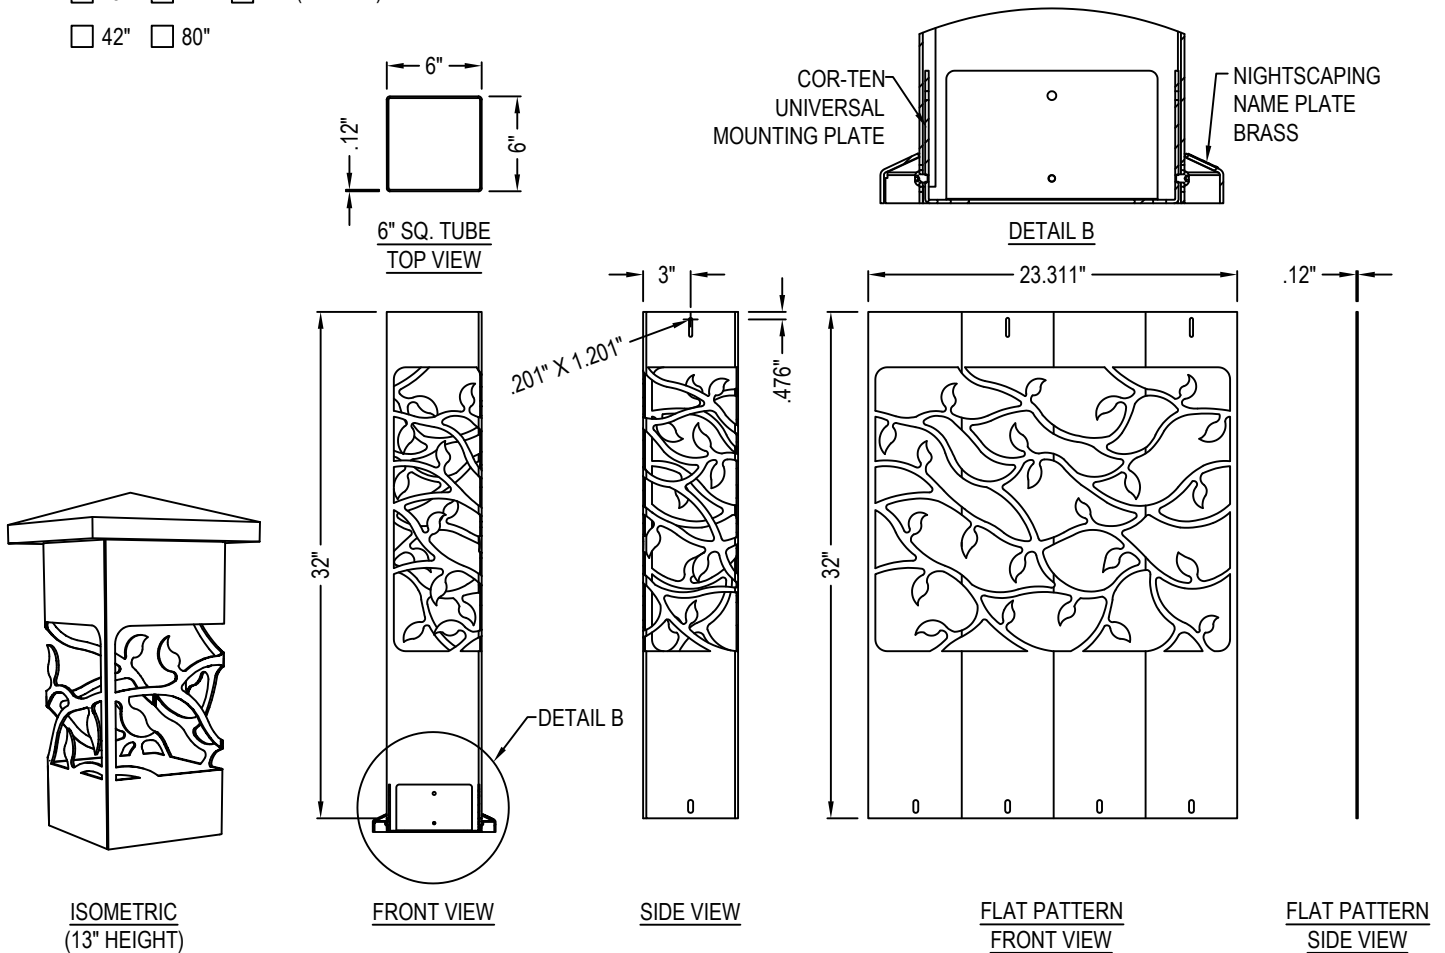

SELECT DESIRED COLOR:

- RUST WEATHERED STEEL
- DARK BRONZE POWDER COAT
- CUSTOM COLOR

SELECT DESIRED HEIGHT:

- 13" 21" 32" (SHOWN)
- 42" 80"

NOTES:

1. INSTALLATION TO BE COMPLETED IN ACCORDANCE WITH MANUFACTURER'S SPECIFICATIONS.
2. DO NOT SCALE DRAWING.
3. THIS DRAWING IS INTENDED FOR USE BY ARCHITECTS, ENGINEERS, CONTRACTORS, CONSULTANTS AND DESIGN PROFESSIONALS FOR PLANNING PURPOSES ONLY. THIS DRAWING MAY NOT BE USED FOR CONSTRUCTION.
4. ALL INFORMATION CONTAINED HEREIN WAS CURRENT AT THE TIME OF DEVELOPMENT BUT MUST BE REVIEWED AND APPROVED BY THE PRODUCT MANUFACTURER TO BE CONSIDERED ACCURATE.
5. CONTRACTOR'S NOTE: FOR PRODUCT AND COMPANY INFORMATION VISIT www.CADdetails.com/info AND ENTER REFERENCE NUMBER 5274-022

ESTATE SERIES: CORTEN STEEL BOLLARDS

DECORATIVE STEEL BOLLARD PATHWAY LIGHT: 6 X 6 IVY CE® DESIGN