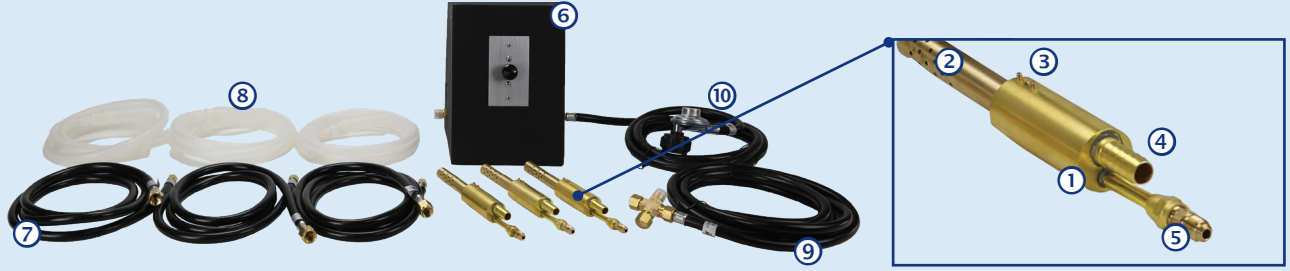

FIRE AND WATER 3-PIECE BASALT TORCH SYSTEM

Enhance any Aquascape stone basalt column with the mesmerizing and therapeutic effects of fire and water. The innovative Aquascape Fire and Water 3-Piece Basalt Torch System installs quickly and easily into the top of any existing or new Aquascape basalt column. An impressive torch-style flame illuminates the night as the water cascades dramatically down the stone columns.

- Creates an impressive fire and water feature
- Ideal for use with the Aquascape Natural Mongolian Basalt Columns (sold separately)
- Complete fire system eliminates guesswork
- Includes Match-Lit Flame Control System
- For use with propane or natural gas

Available Options:

*Fire and Water 3-Piece
Basalt Torch System*

Item# 58103

aquascapeinc.com

FIRE AND WATER 3-PIECE BASALT TORCH SYSTEM

Fire and Water 3-Piece Basalt Torch System Contents

- ① Three durable brass torches
- ② Torch shroud provides a consistent and stable flame
- ③ Adjustment screws allow for torch height adjustment
- ④ 1/4" barbed connection makes water plumbing simple
- ⑤ 1/4" flared gas connection for easy setup
- ⑥ Match-Lit Flame Control System for easy start-up and flame adjustment
- ⑦ (3) 1/4" Rubber Gas Hose for Basalt Torch
- ⑧ (3) 1/2" silicone water tubing with 3/4" silicone adapter piece
- ⑨ Rubber Gas Hose – 3/8" x 10" with 4-Way 3/8" Splitter with Caps
- ⑩ Propane Tank Regulator and Hose – 3/8" x 10"