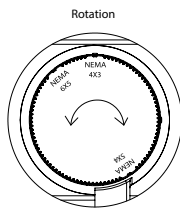

NEMA WALL WASH 5221
12V **2700K**

Product	Data	NEMA 6X5					NEMA 5X4					NEMA 4X3				
		CBCP	Lumen (LM)	VA(VA)	Efficacy (lm/w)	Beam Angle(°)	CBCP	Lumen (LM)	VA(VA)	Efficacy (lm/w)	Beam Angle(°)	CBCP	Lumen (LM)	VA(-VA)	Efficacy (lm/w)	Beam Angle(°)
	3w	115.6	256.784	5.008	71.23	109.1x87.2	116.4	148.421	5,015	41.22	90.4x49.7	113.2	81.7312	5,024	22.66	66.1x35.6
	7W	272.9	605.812	11.99	71.91	109x87	236.9	302.143	10.257	41.97	90.5x49.7	228.8	165.225	10.25	22.98	66.1x35.6
	15W	490.4	1088.31	22.36	67.26	109.1x87	426.1	542.518	18.812	39.81	90.4x49.6	442.6	318.821	20.43	21.43	66x35.6
	23W	623.3	1384.03	29.16	63.38	109.1x87	625.6	796.972	29.14	36.45	90.4x49.7	604	435.072	28.82	20	66x35.6
	26W	720.3	1591.71	34.94	59.41	109.1x86.6	721.6	919.757	34.958	34.36	90.4x49.7	706	506.911	34.97	18.94	66x35.6

Architectural beam distributions from 3x4 to 4x5 to 5x6 proportions and everything in between. Always a uniform wide beam wash of light.