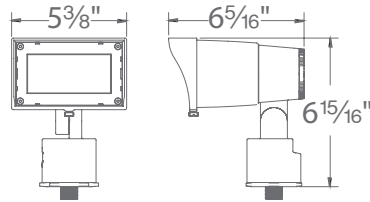

ADJUSTABLE BEAM WALL WASH 12V

5221

WAC

LANDSCAPE LIGHTING

Fixture Type:

Catalog Number:

Project: _____

Location: _____

PRODUCT DESCRIPTION

With the ability to achieve beam distributions of 3x4 to 5x6 proportions and more, expect a uniform beam wash of light in a fixture that can adapt to changing needs. A powerhouse all-in-one unit in 120 VAC or 9-15VAC provides integral brightness control, and the ability to be dimmed, while being compatible with a range of accessories.

FEATURES

- Continuously adjustable NEMA beam distribution 3x4 (35" x 60"), 4x5 (60" x 90"), 5x6 (90" x 120")
- Integral brightness control
- Rotate fixture head for vertical distribution
- Transformer required (sold separately)
- IP65 Rated, protected against powerful water jets
- Solid die-cast brass or corrosion resistant aluminum alloy

SPECIFICATIONS

- **Input:** 9 - 15VAC
- **Power:** 3W to 25W / 4.4VA -27.8VA
- **Brightness:** 200 lm to 1500 lm
- **Beam Angle:** Assorted NEMA distributions
- **CRI:** 85
- **Rated Life:** 70,000 hours

ORDERING NUMBER

		Color Temp	Finish
5221	<i>Adjustable beam wall wash 12V</i>	2700K	BK <i>Black on Aluminum</i>
		3000K	BZ <i>Bronze on Aluminum</i>
			BBR <i>Bronze on Brass</i>

5221-_____

Example: **5221-30BZ**

waclighting.com
Phone (800) 526.2588
Fax (800) 526.2585

Headquarters/Eastern Distribution Center
44 Harbor Park Drive
Port Washington, NY 11050

Central Distribution Center
1600 Distribution Ct
Lithia Springs, GA 30122

Western Distribution Center
1750 Archibald Avenue
Ontario, CA 91760