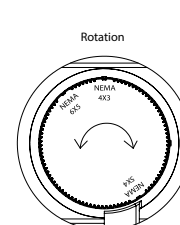

NEMA WALL WASH 5221
12V **2700K**

Product	Data	NEMA 6X5					NEMA 5X4					NEMA 4X3				
		CBCP	Lumen (LM)	VA(VA)	Efficacy (lm/w)	Beam Angle(°)	CBCP	Lumen (LM)	VA(VA)	Efficacy (lm/w)	Beam Angle(°)	CBCP	Lumen (LM)	VA(-VA)	Efficacy (lm/w)	Beam Angle(°)
	3w	115.6	256.784	5.008	71.23	109.1x87.2	116.4	148.421	5,015	41.22	90.4x49.7	113.2	81.7312	5,024	22.66	66.1x35.6
	7W	272.9	605.812	11.99	71.91	109x87	236.9	302.143	10.257	41.97	90.5x49.7	228.8	165.225	10.25	22.98	66.1x35.6
	15W	490.4	1088.31	22.36	67.26	109.1x87	426.1	542.518	18.812	39.81	90.4x49.6	442.6	318.821	20.43	21.43	66x35.6
	23W	623.3	1384.03	29.16	63.38	109.1x87	625.6	796.972	29.14	36.45	90.4x49.7	604	435.072	28.82	20	66x35.6
	26W	720.3	1591.71	34.94	59.41	109.1x86.6	721.6	919.757	34.958	34.36	90.4x49.7	706	506.911	34.97	18.94	66x35.6

Architectural beam distributions from 3x4 to 4x5 to 5x6 proportions and everything in between. Always a uniform wide beam wash of light.