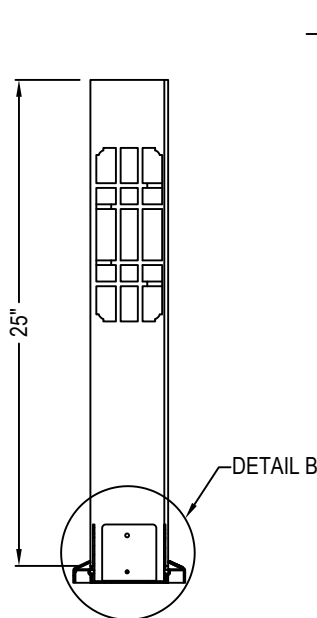

SELECT DESIRED COLOR:

- RUST WEATHERED STEEL
- DARK BRONZE POWDER COAT
- CUSTOM COLOR

SELECT DESIRED HEIGHT:

- 17" 25" (SHOWN) 37"

PERSPECTIVE
(17" HEIGHT)

FRONT VIEW

SIDE VIEW

FLAT PATTERN
FRONT VIEW

FLAT PATTERN
SIDE VIEW

NOTES:

1. INSTALLATION TO BE COMPLETED IN ACCORDANCE WITH MANUFACTURER'S SPECIFICATIONS.
2. DO NOT SCALE DRAWING.
3. THIS DRAWING IS INTENDED FOR USE BY ARCHITECTS, ENGINEERS, CONTRACTORS, CONSULTANTS AND DESIGN PROFESSIONALS FOR PLANNING PURPOSES ONLY. THIS DRAWING MAY NOT BE USED FOR CONSTRUCTION.
4. ALL INFORMATION CONTAINED HEREIN WAS CURRENT AT THE TIME OF DEVELOPMENT BUT MUST BE REVIEWED AND APPROVED BY THE PRODUCT MANUFACTURER TO BE CONSIDERED ACCURATE.
5. CONTRACTOR'S NOTE: FOR PRODUCT AND COMPANY INFORMATION VISIT www.CADdetails.com/info AND ENTER REFERENCE NUMBER 5274-009