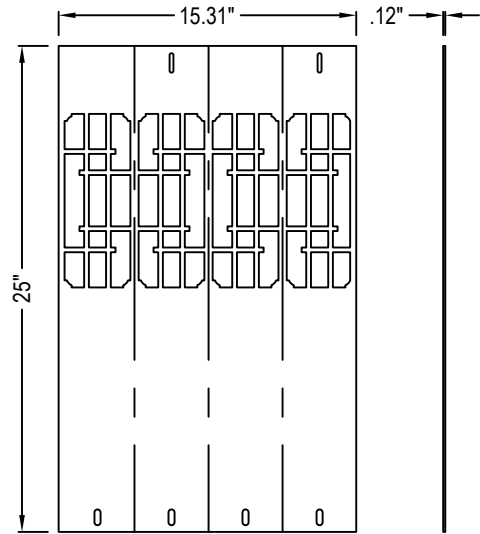

SELECT DESIRED COLOR:

- RUST WEATHERED STEEL
- DARK BRONZE POWDER COAT
- CUSTOM COLOR

SELECT DESIRED HEIGHT:

- 17" 25" (SHOWN) 37"

PERSPECTIVE
(17" HEIGHT)

FRONT VIEW

SIDE VIEW

FLAT PATTERN
FRONT VIEW

FLAT PATTERN
SIDE VIEW

NOTES:

1. INSTALLATION TO BE COMPLETED IN ACCORDANCE WITH MANUFACTURER'S SPECIFICATIONS.
2. DO NOT SCALE DRAWING.
3. THIS DRAWING IS INTENDED FOR USE BY ARCHITECTS, ENGINEERS, CONTRACTORS, CONSULTANTS AND DESIGN PROFESSIONALS FOR PLANNING PURPOSES ONLY. THIS DRAWING MAY NOT BE USED FOR CONSTRUCTION.
4. ALL INFORMATION CONTAINED HEREIN WAS CURRENT AT THE TIME OF DEVELOPMENT BUT MUST BE REVIEWED AND APPROVED BY THE PRODUCT MANUFACTURER TO BE CONSIDERED ACCURATE.
5. CONTRACTOR'S NOTE: FOR PRODUCT AND COMPANY INFORMATION VISIT www.CADdetails.com/info AND ENTER REFERENCE NUMBER 5274-009