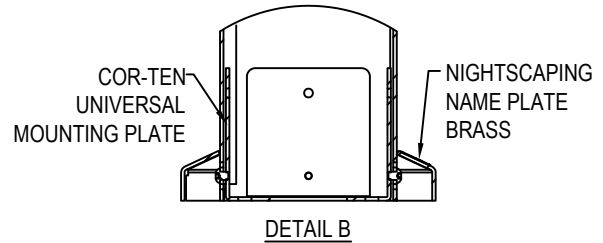

SELECT DESIRED COLOR:

- RUST WEATHERED STEEL
- DARK BRONZE POWDER COAT
- CUSTOM COLOR

SELECT DESIRED HEIGHT:

- 17" 25" (SHOWN) 37"

PERSPECTIVE
(17" HEIGHT)

FRONT VIEW

SIDE VIEW

FLAT PATTERN
FRONT VIEW

FLAT PATTERN
SIDE VIEW

NOTES:

1. INSTALLATION TO BE COMPLETED IN ACCORDANCE WITH MANUFACTURER'S SPECIFICATIONS.
2. DO NOT SCALE DRAWING.
3. THIS DRAWING IS INTENDED FOR USE BY ARCHITECTS, ENGINEERS, CONTRACTORS, CONSULTANTS AND DESIGN PROFESSIONALS FOR PLANNING PURPOSES ONLY. THIS DRAWING MAY NOT BE USED FOR CONSTRUCTION.
4. ALL INFORMATION CONTAINED HEREIN WAS CURRENT AT THE TIME OF DEVELOPMENT BUT MUST BE REVIEWED AND APPROVED BY THE PRODUCT MANUFACTURER TO BE CONSIDERED ACCURATE.
5. CONTRACTOR'S NOTE: FOR PRODUCT AND COMPANY INFORMATION VISIT www.CADdetails.com/info AND ENTER REFERENCE NUMBER 5274-009