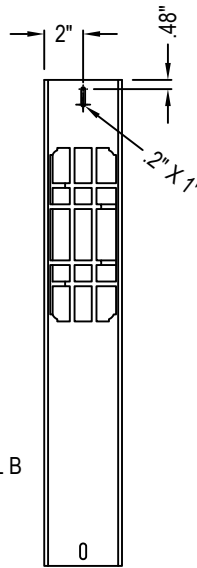

SELECT DESIRED COLOR:

- RUST WEATHERED STEEL
- DARK BRONZE POWDER COAT
- CUSTOM COLOR

SELECT DESIRED HEIGHT:

- 17" 25" (SHOWN) 37"

PERSPECTIVE
(17" HEIGHT)

FRONT VIEW

SIDE VIEW

FLAT PATTERN
FRONT VIEW

FLAT PATTERN
SIDE VIEW

NOTES:

1. INSTALLATION TO BE COMPLETED IN ACCORDANCE WITH MANUFACTURER'S SPECIFICATIONS.
2. DO NOT SCALE DRAWING.
3. THIS DRAWING IS INTENDED FOR USE BY ARCHITECTS, ENGINEERS, CONTRACTORS, CONSULTANTS AND DESIGN PROFESSIONALS FOR PLANNING PURPOSES ONLY. THIS DRAWING MAY NOT BE USED FOR CONSTRUCTION.
4. ALL INFORMATION CONTAINED HEREIN WAS CURRENT AT THE TIME OF DEVELOPMENT BUT MUST BE REVIEWED AND APPROVED BY THE PRODUCT MANUFACTURER TO BE CONSIDERED ACCURATE.
5. CONTRACTOR'S NOTE: FOR PRODUCT AND COMPANY INFORMATION VISIT www.CADdetails.com/info AND ENTER REFERENCE NUMBER 5274-009