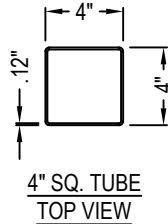

SELECT DESIRED COLOR:

- RUST WEATHERED STEEL
- DARK BRONZE POWDER COAT
- CUSTOM COLOR

SELECT DESIRED HEIGHT:

- 17" 25" (SHOWN) 37"

PERSPECTIVE
(17" HEIGHT)

FRONT VIEW

SIDE VIEW

FLAT PATTERN
FRONT VIEW

FLAT PATTERN
SIDE VIEW

NOTES:

1. INSTALLATION TO BE COMPLETED IN ACCORDANCE WITH MANUFACTURER'S SPECIFICATIONS.
2. DO NOT SCALE DRAWING.
3. THIS DRAWING IS INTENDED FOR USE BY ARCHITECTS, ENGINEERS, CONTRACTORS, CONSULTANTS AND DESIGN PROFESSIONALS FOR PLANNING PURPOSES ONLY. THIS DRAWING MAY NOT BE USED FOR CONSTRUCTION.
4. ALL INFORMATION CONTAINED HEREIN WAS CURRENT AT THE TIME OF DEVELOPMENT BUT MUST BE REVIEWED AND APPROVED BY THE PRODUCT MANUFACTURER TO BE CONSIDERED ACCURATE.
5. CONTRACTOR'S NOTE: FOR PRODUCT AND COMPANY INFORMATION VISIT www.CADdetails.com/info AND ENTER REFERENCE NUMBER 5274-009