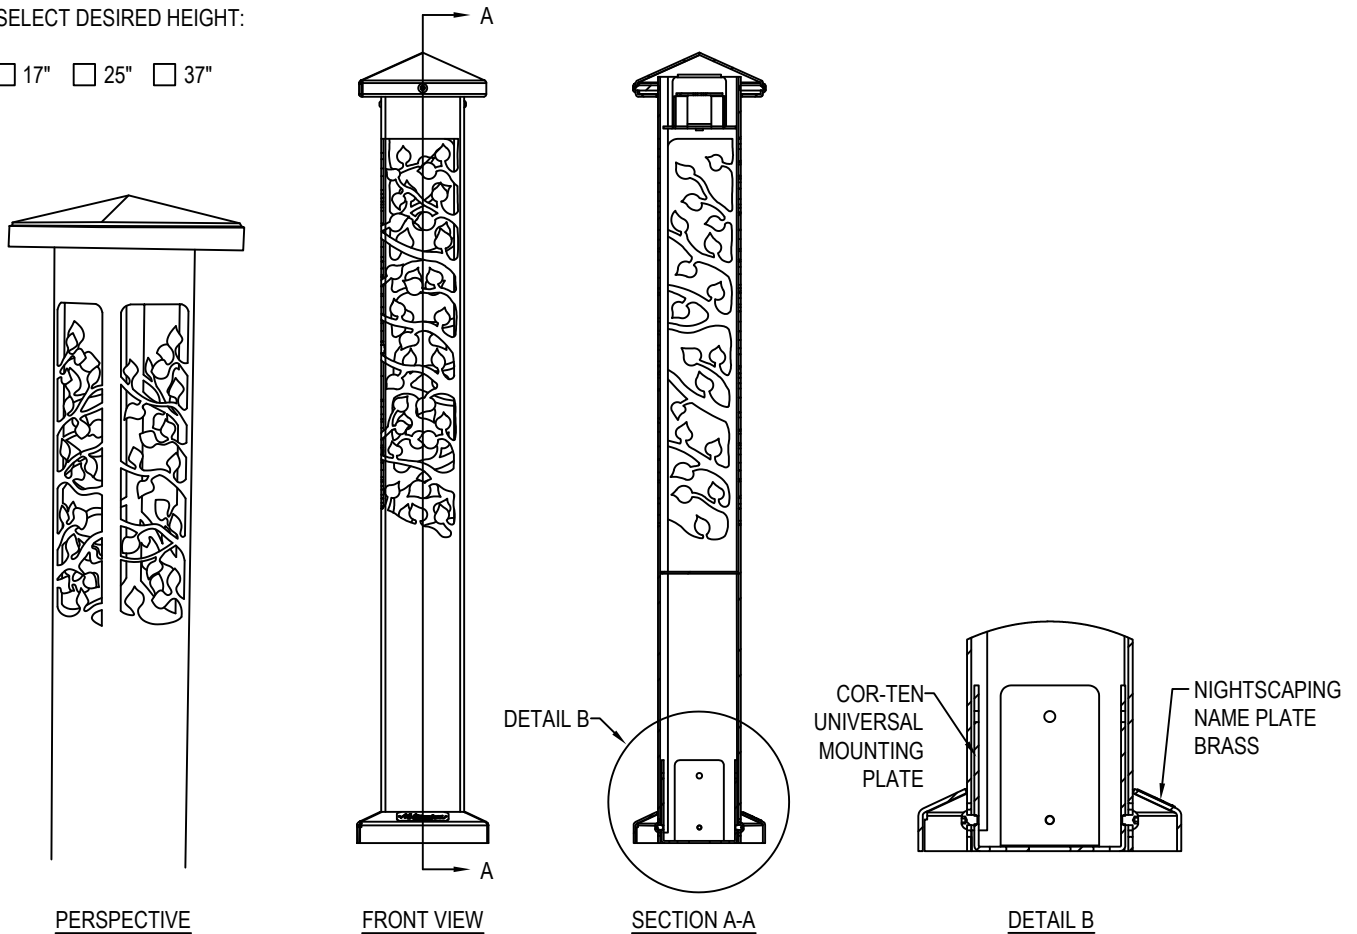

SELECT DESIRED COLOR:

- RUST WEATHERED STEEL
- DARK BRONZE POWDER COAT
- CUSTOM COLOR

SELECT DESIRED MOUNT:

- IN-GROUND
- SURFACE (SHOWN)

SELECT DESIRED HEIGHT:

- 17"
- 25"
- 37"

NOTES:

1. INSTALLATION TO BE COMPLETED IN ACCORDANCE WITH MANUFACTURER'S SPECIFICATIONS.
2. DO NOT SCALE DRAWING.
3. THIS DRAWING IS INTENDED FOR USE BY ARCHITECTS, ENGINEERS, CONTRACTORS, CONSULTANTS AND DESIGN PROFESSIONALS FOR PLANNING PURPOSES ONLY. THIS DRAWING MAY NOT BE USED FOR CONSTRUCTION.
4. ALL INFORMATION CONTAINED HEREIN WAS CURRENT AT THE TIME OF DEVELOPMENT BUT MUST BE REVIEWED AND APPROVED BY THE PRODUCT MANUFACTURER TO BE CONSIDERED ACCURATE.
5. CONTRACTOR'S NOTE: FOR PRODUCT AND COMPANY INFORMATION VISIT www.CADdetails.com/info AND ENTER REFERENCE NUMBER 5274-005

GARDEN SERIES: CORTEN STEEL BOLLARDS

DECORATIVE STEEL BOLLARD PATHWAY LIGHT: 4 X 4 GROVE CE® DESIGN